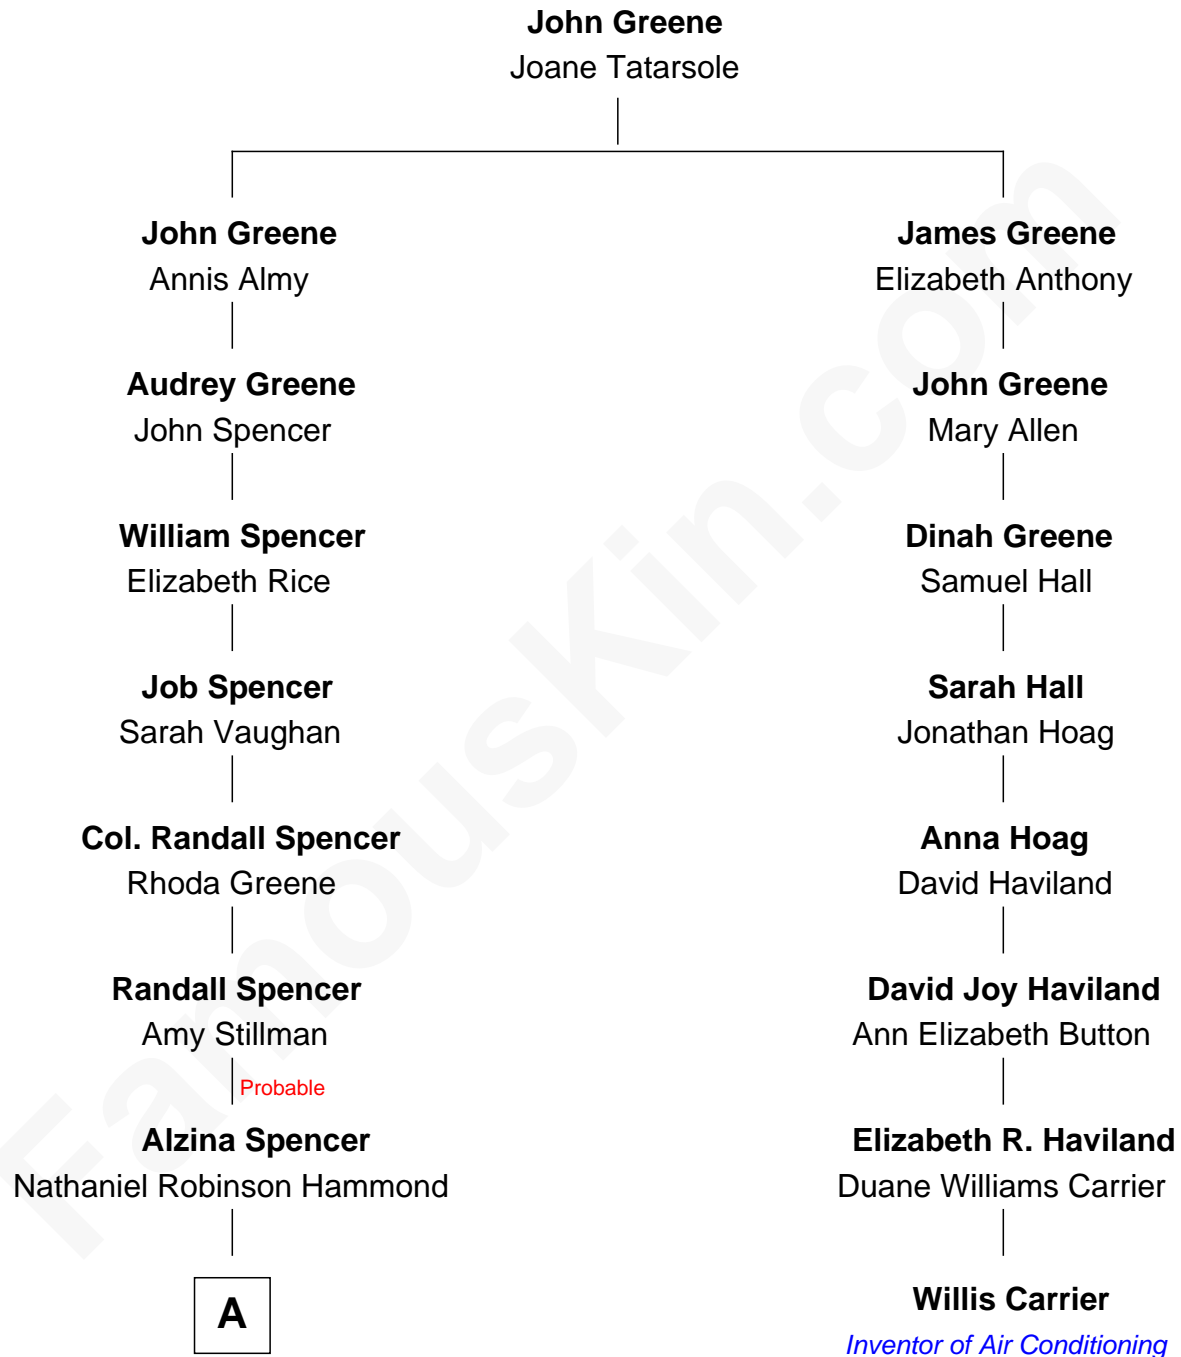

FamousKin.com Relationship Chart of

Amy Adams

Movie Actress

7th cousin 5 times removed of

Willis Carrier

Inventor of Air Conditioning

A

—
Milton Datus Hammond

Emeline Tibbitts

—
Levi Parley Hammond

Annie Elizabeth Baer

—
Grant Levi Hammond

Rita Otterbeck

—
Colleen Hammond

Joseph Hugh Hicken

—
Kathryn Hicken