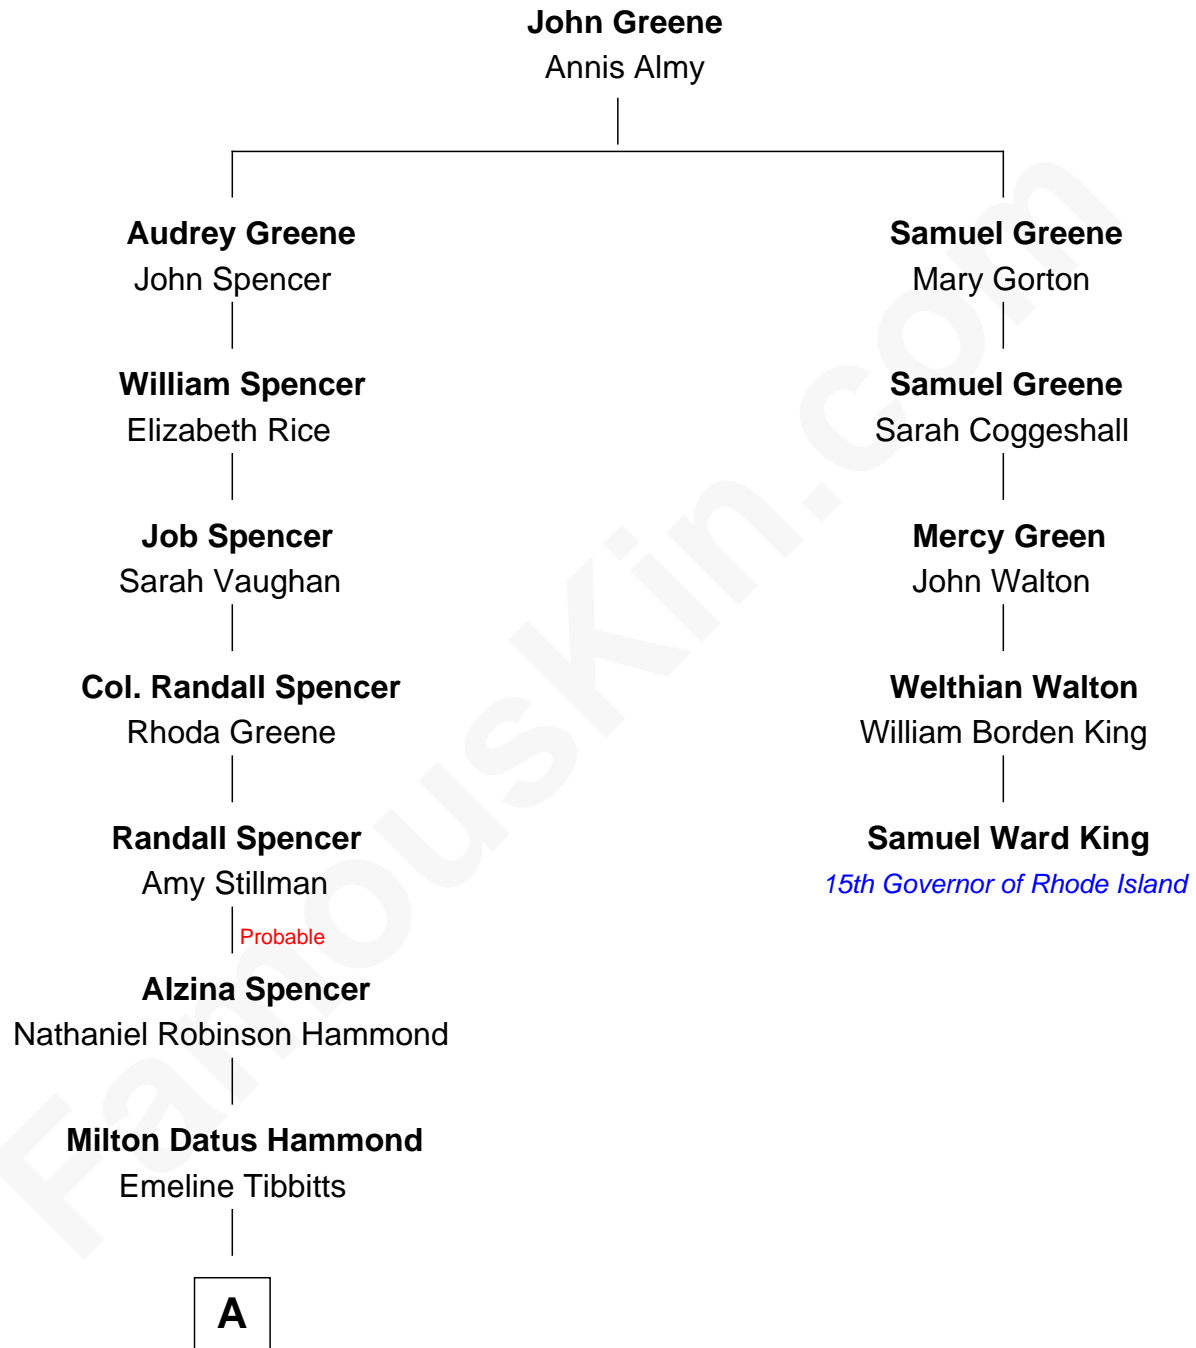

FamousKin.com Relationship Chart of

Amy Adams
Movie Actress

4th cousin 7 times removed of

Samuel Ward King
15th Governor of Rhode Island

A

—
Levi Parley Hammond

Annie Elizabeth Baer

—
Grant Levi Hammond