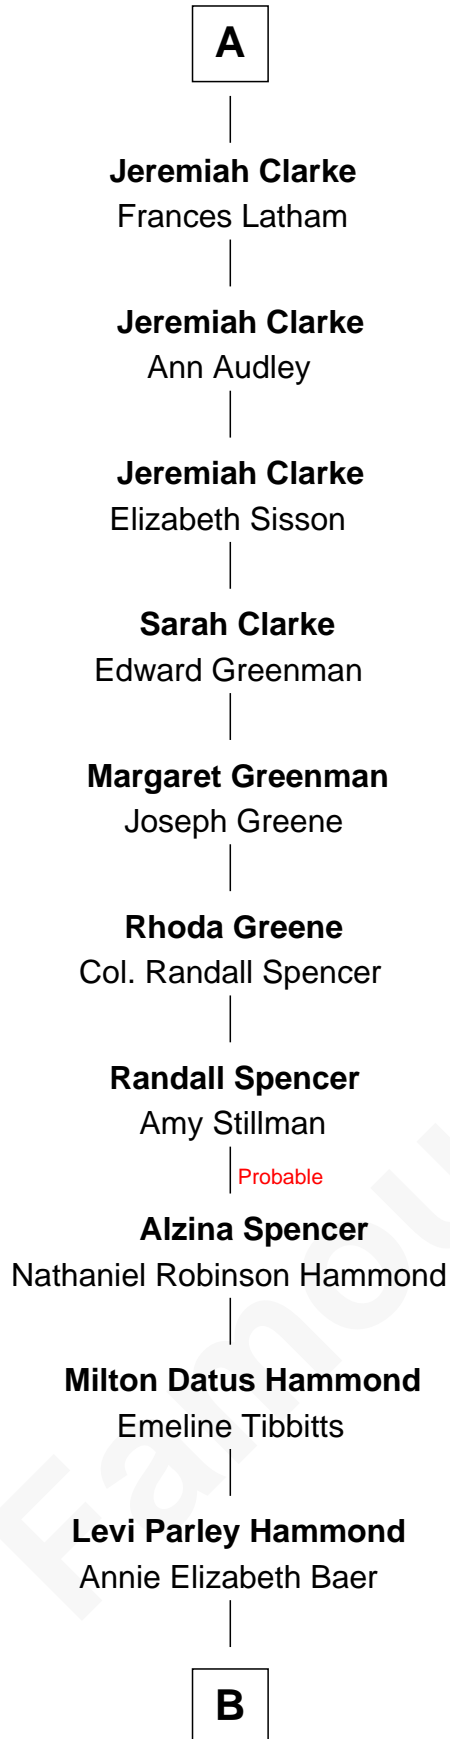

FamousKin.com Relationship Chart of

Amy Adams
Movie Actress

3rd cousin 17 times removed of

Jane Seymour
3rd Wife of King Henry VIII

B

|
Grant Levi Hammond

Rita Otterbeck

|
Colleen Hammond

Joseph Hugh Hicken

|
Kathryn Hicken

Richard Kent Adams

|
Amy Adams

Movie Actress

FamousKin.com