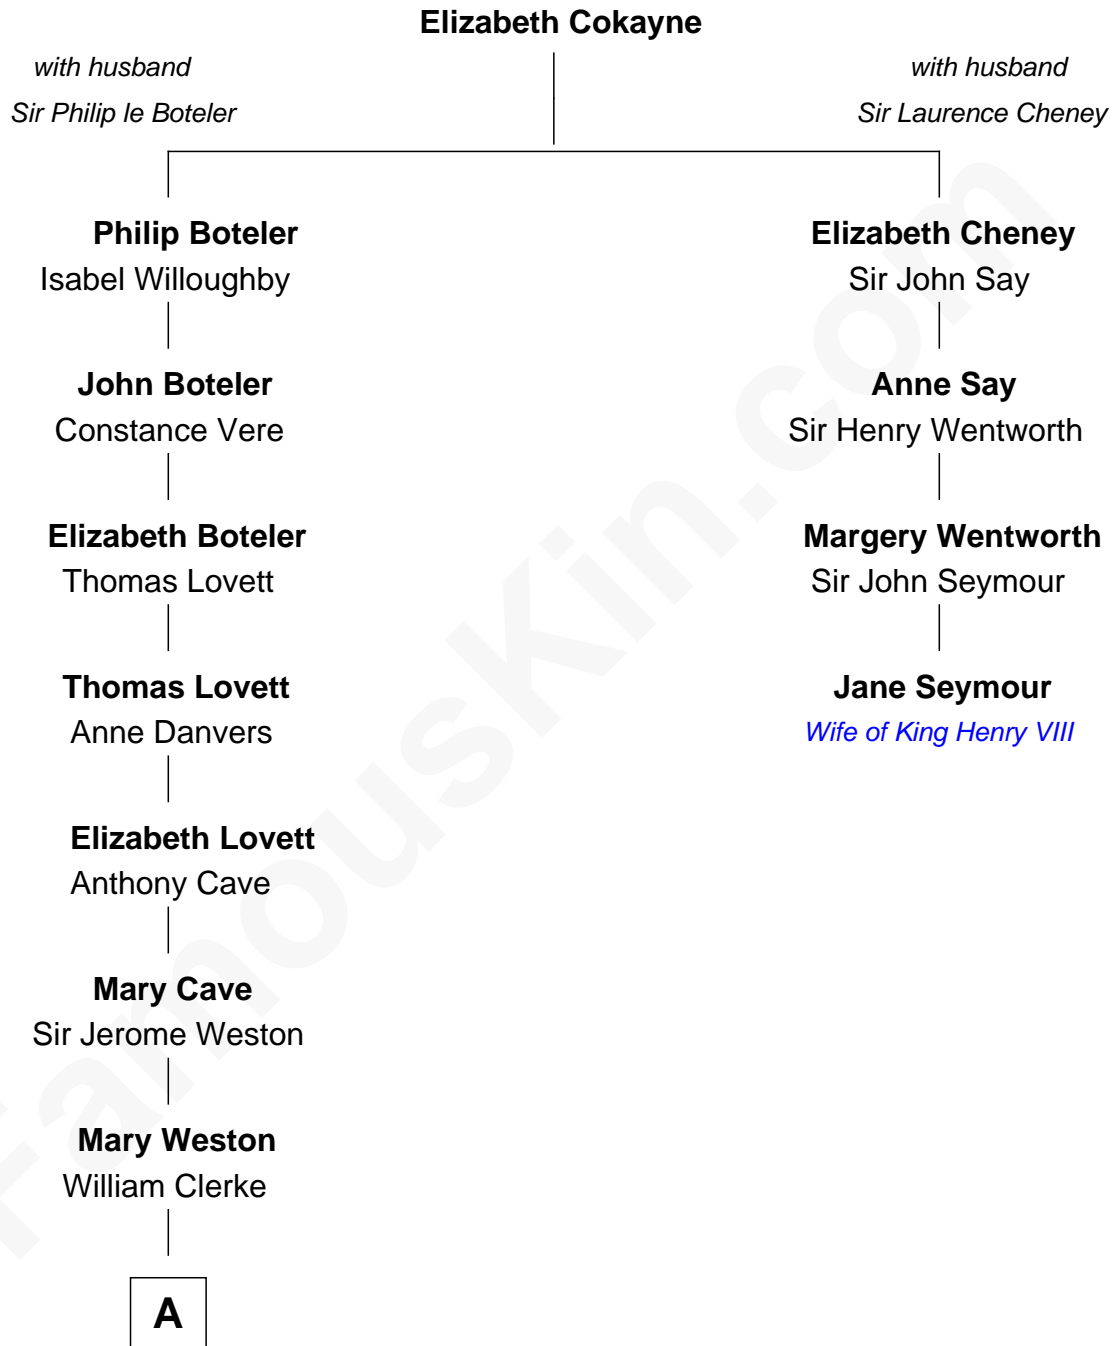

FamousKin.com Relationship Chart of

Amy Adams
Movie Actress

3rd cousin 17 times removed of

Jane Seymour
3rd Wife of King Henry VIII

B

|
Grant Levi Hammond

Rita Otterbeck

|
Colleen Hammond