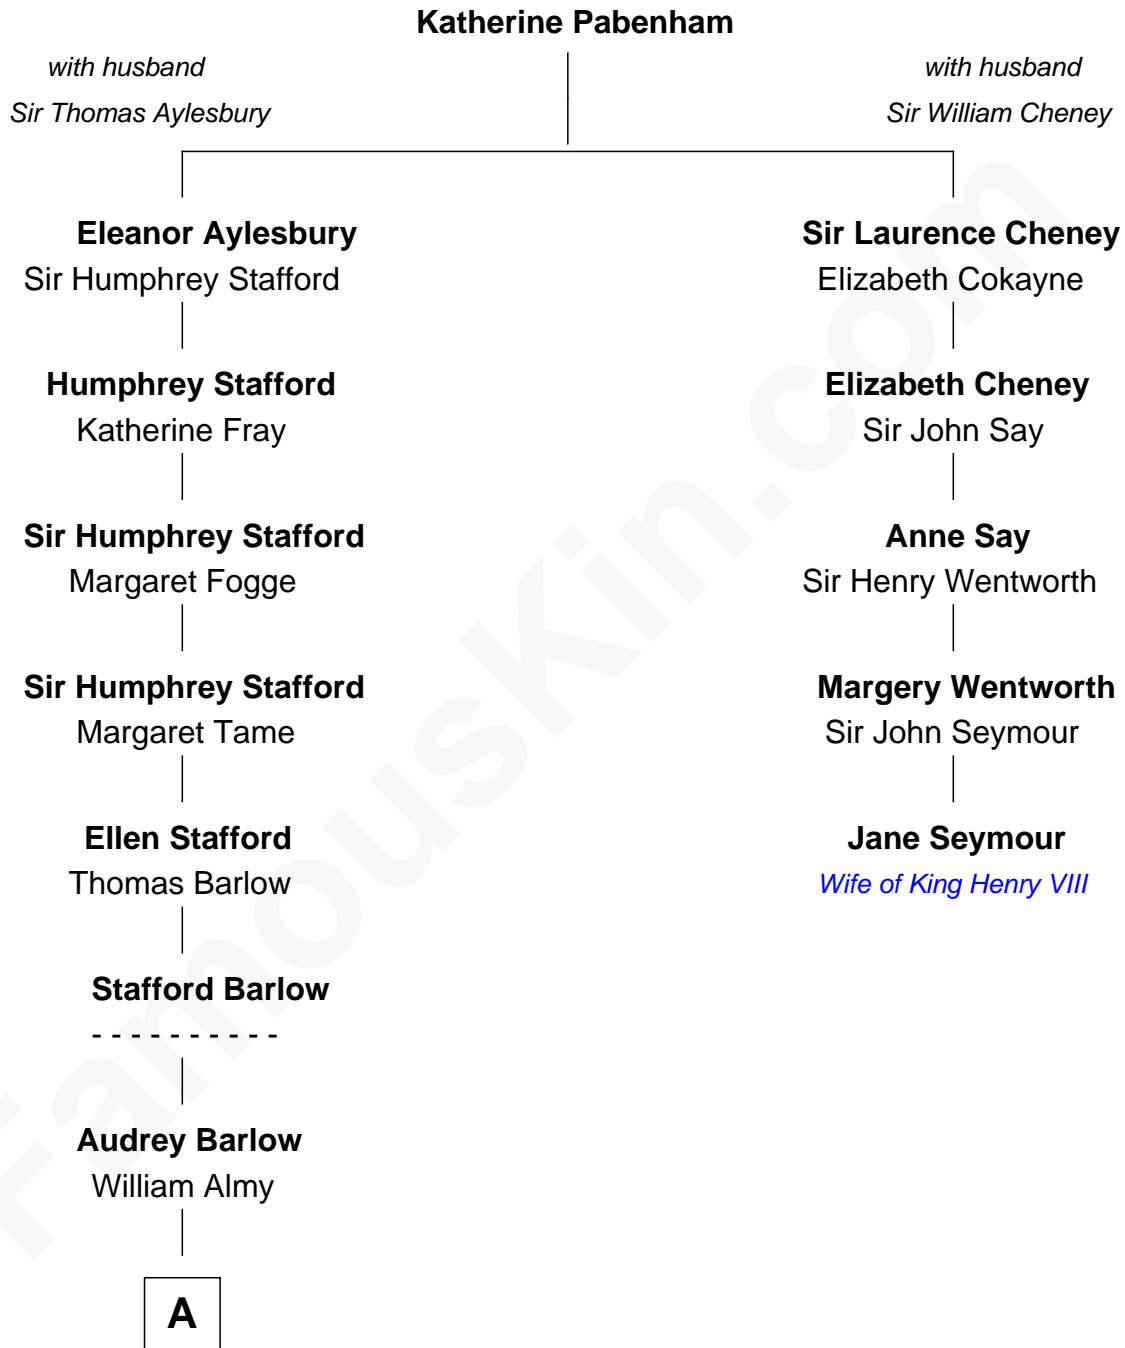

FamousKin.com Relationship Chart of

Amy Adams
Movie Actress

4th cousin 15 times removed of

Jane Seymour
3rd Wife of King Henry VIII

B

—
Colleen Hammond
Joseph Hugh Hicken

—
Kathryn Hicken
Richard Kent Adams