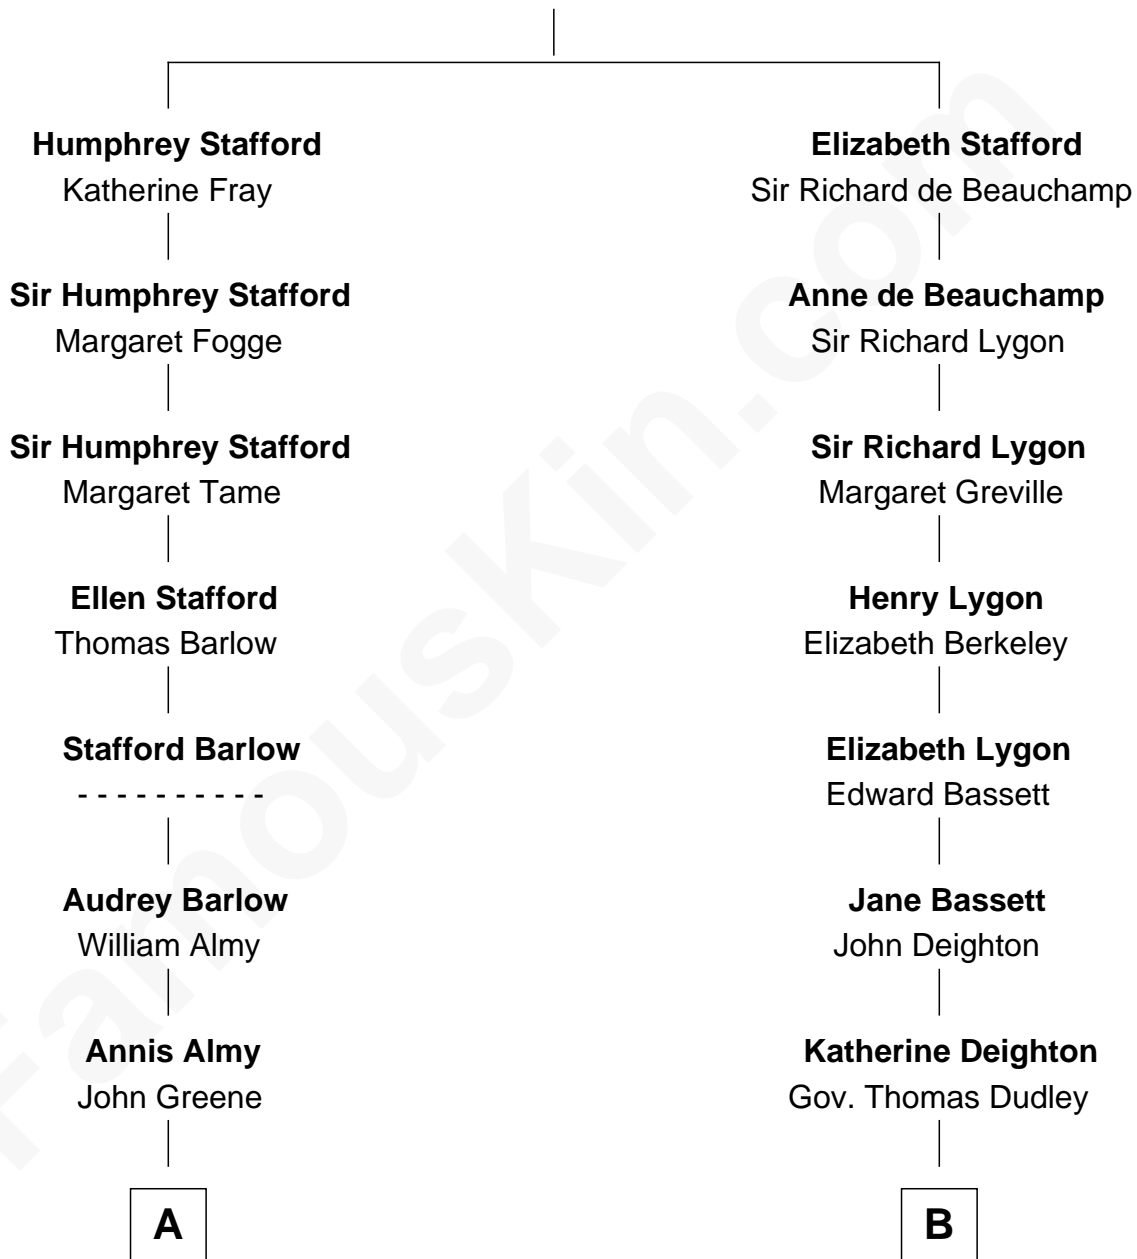

FamousKin.com Relationship Chart of

Amy Adams
Movie Actress

16th cousin 2 times removed of

John Adams Morgan
1952 Olympic Sailing Gold Medalist

Sir Humphrey Stafford
Eleanor Aylesbury

C

Kathryn Hicken
Richard Kent Adams