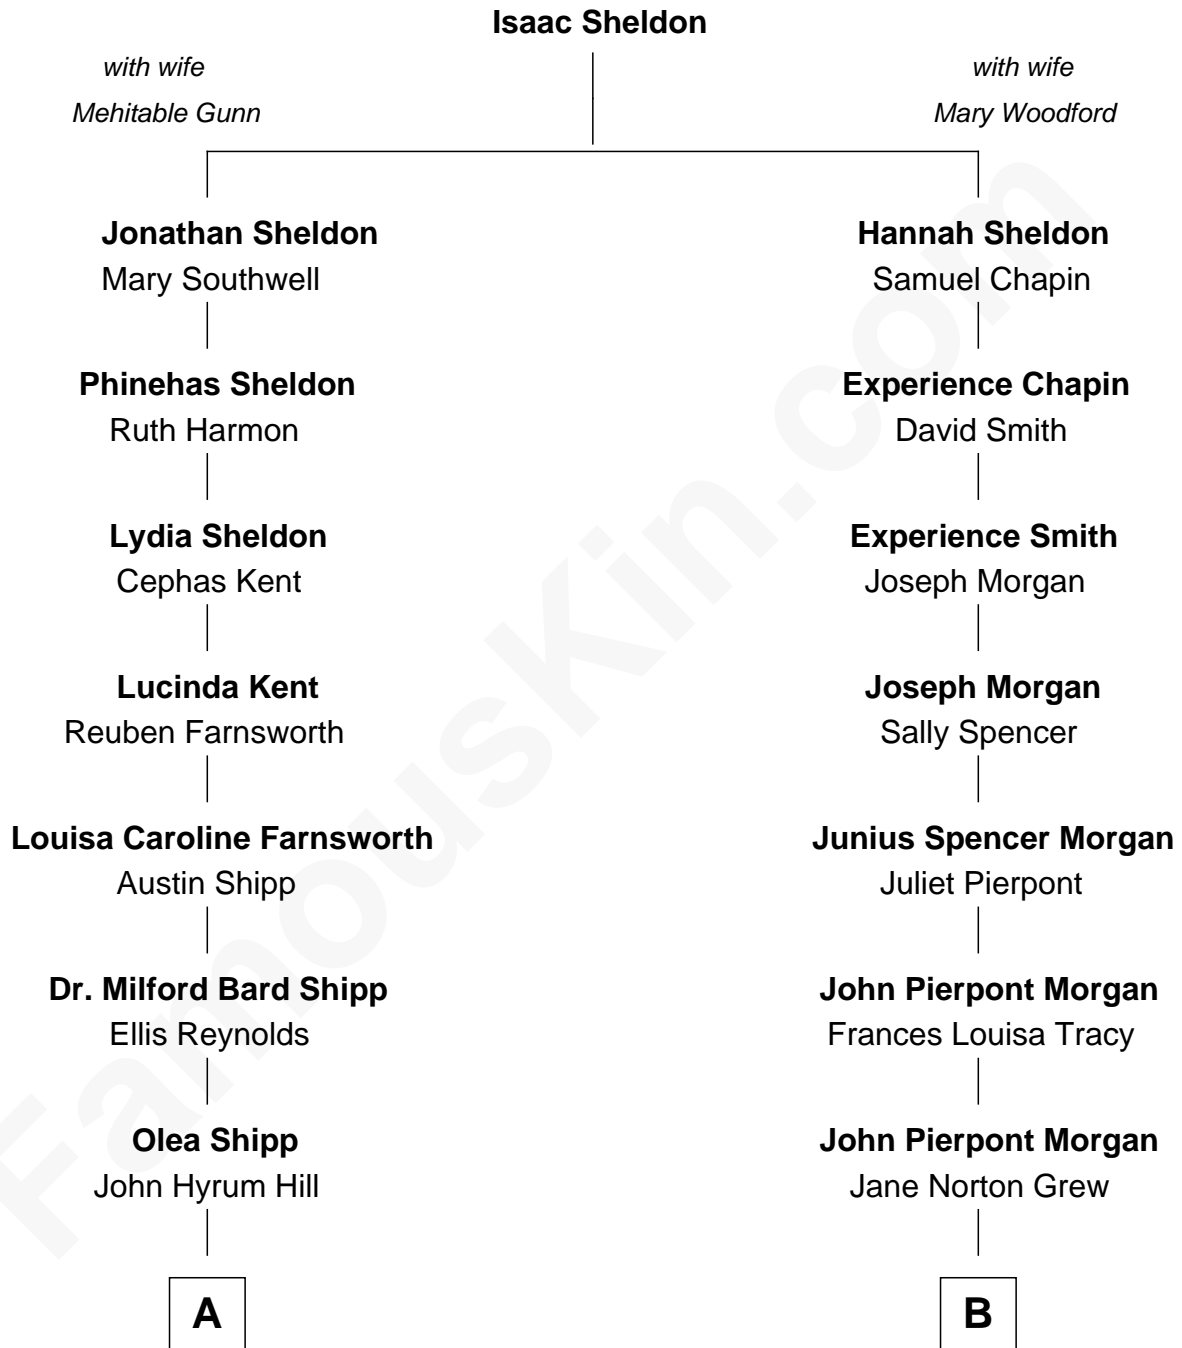

FamousKin.com Relationship Chart of

Amy Adams
Movie Actress

8th cousin 1 time removed of

John Adams Morgan
1952 Olympic Sailing Gold Medalist

A

Olea Lorraine Hill
Frank Ralph Adams

Richard Kent Adams
Kathryn Hicken