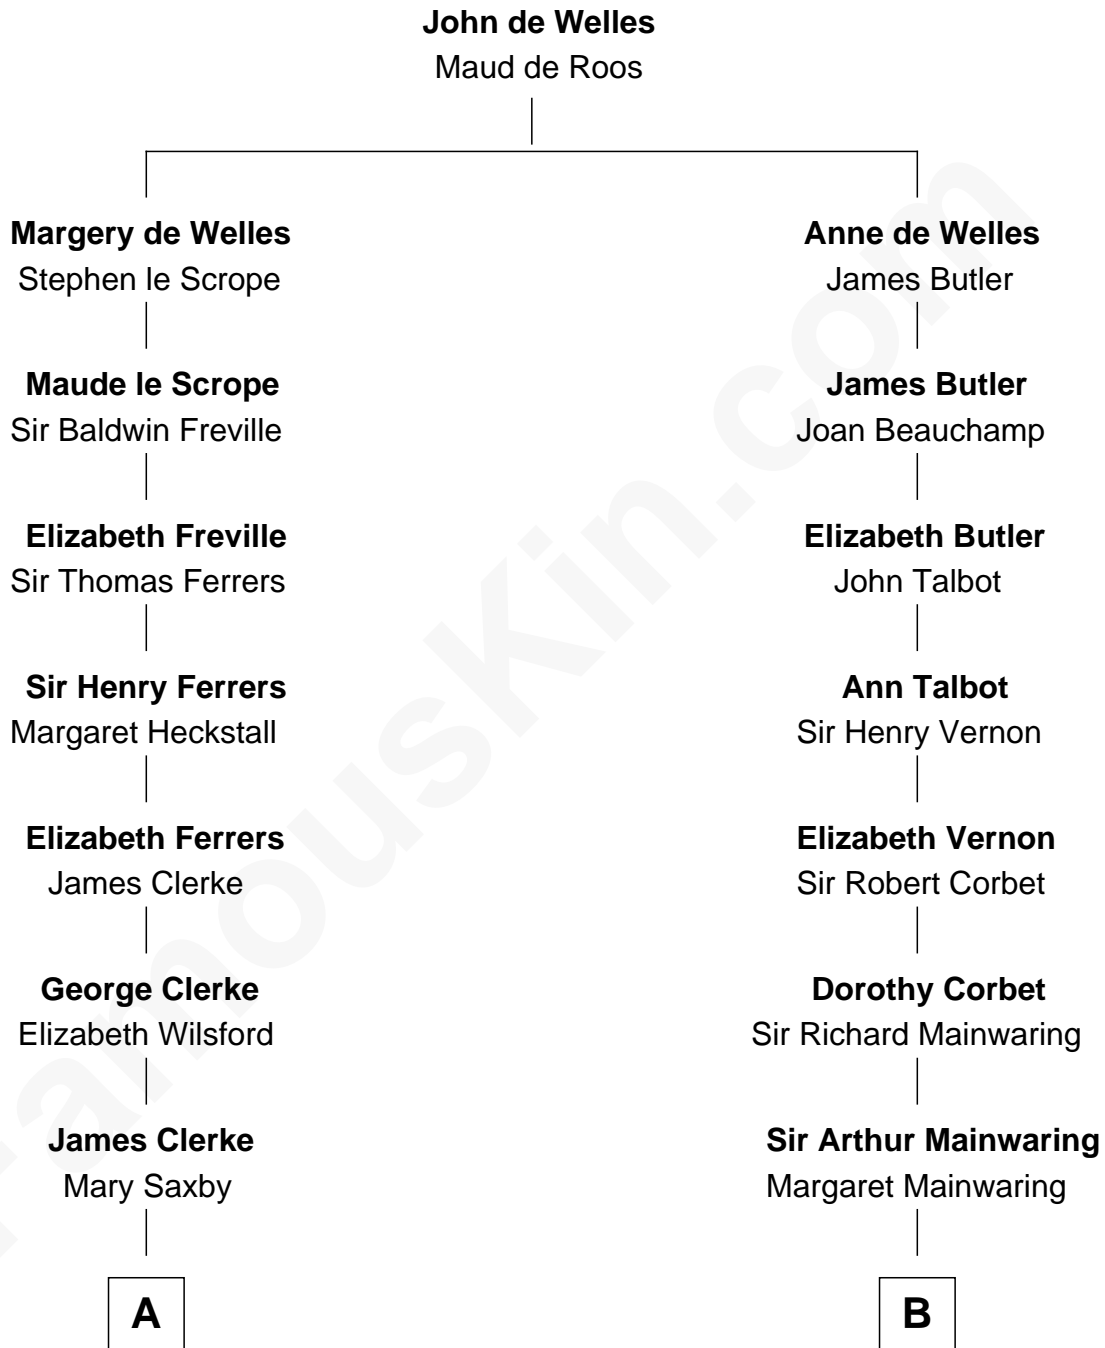

FamousKin.com Relationship Chart of

Amy Adams
Movie Actress

19th cousin 2 times removed of

John Adams Morgan
1952 Olympic Sailing Gold Medalist

C

Levi Parley Hammond

Annie Elizabeth Baer

Grant Levi Hammond