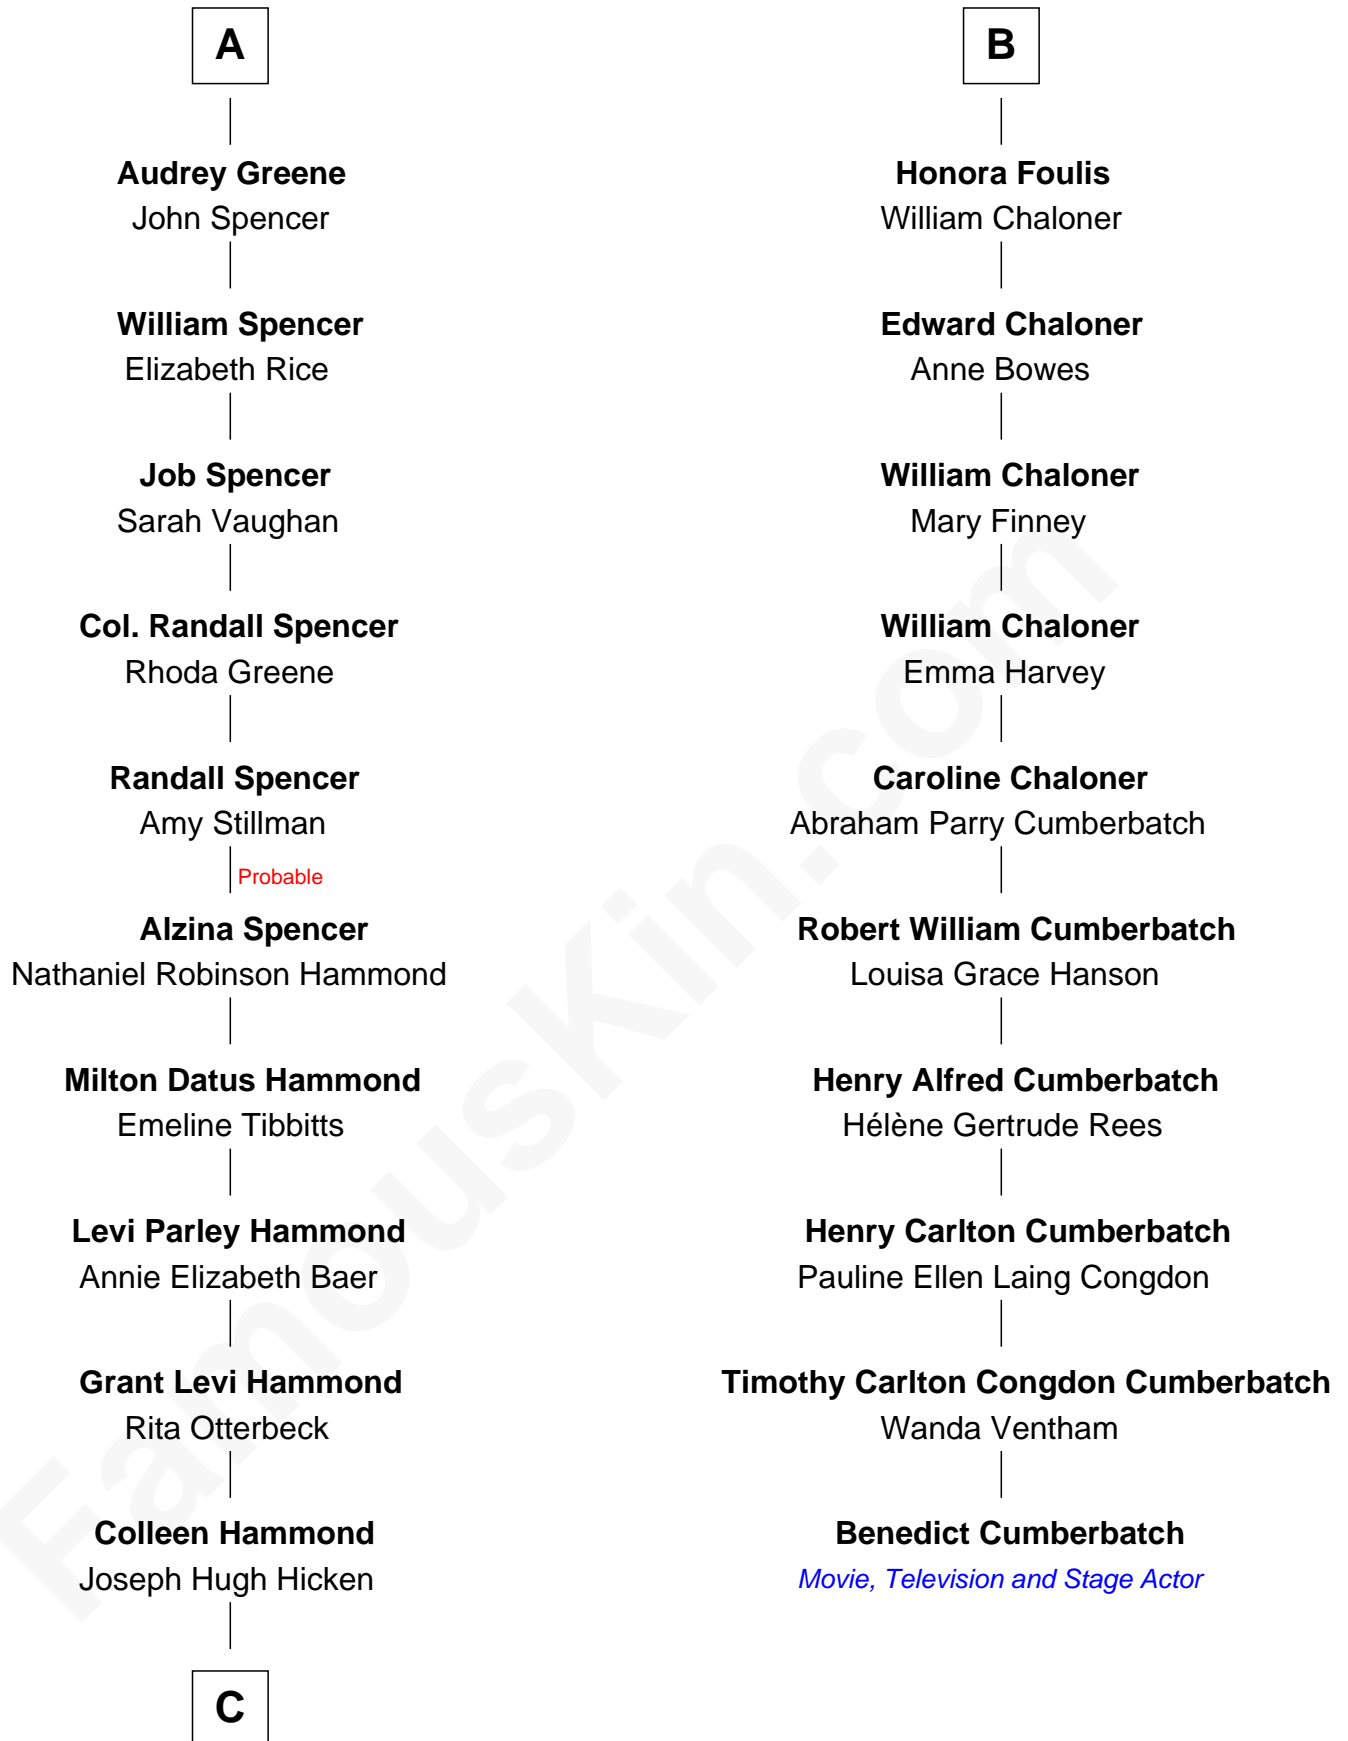

FamousKin.com Relationship Chart of

Amy Adams
Movie Actress

16th cousin 2 times removed of

Benedict Cumberbatch
Movie, Television and Stage Actor

C

Kathryn Hicken
Richard Kent Adams

Amy Adams
Movie Actress

FamousKin.com