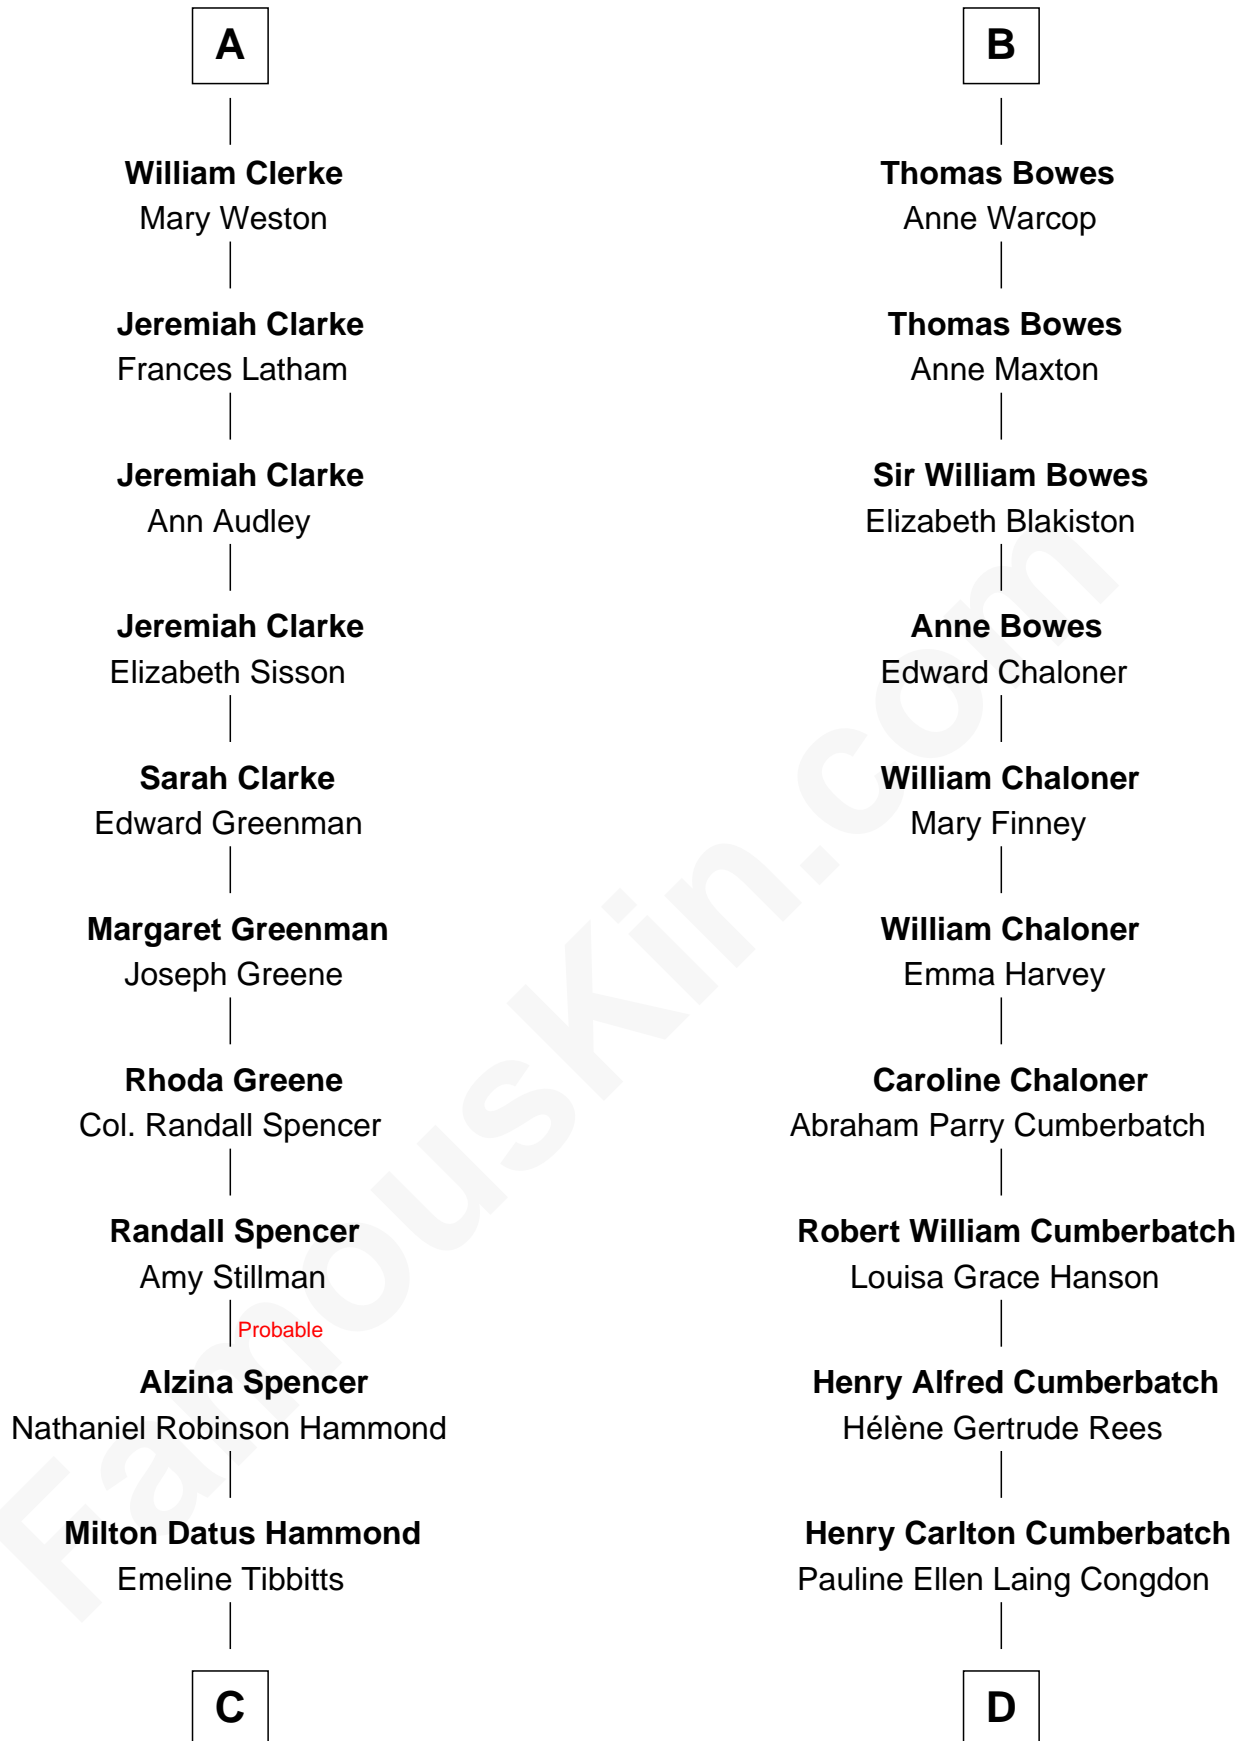

FamousKin.com Relationship Chart of

Amy Adams

Movie Actress

18th cousin 3 times removed of

Benedict Cumberbatch

Movie, Television and Stage Actor

John de Welles

Maud de Roos

Margaret Troutbeck

Sir John Talbot

Frances Giffard

Jane Talbot

Sir George Bowes

B

C

Levi Parley Hammond