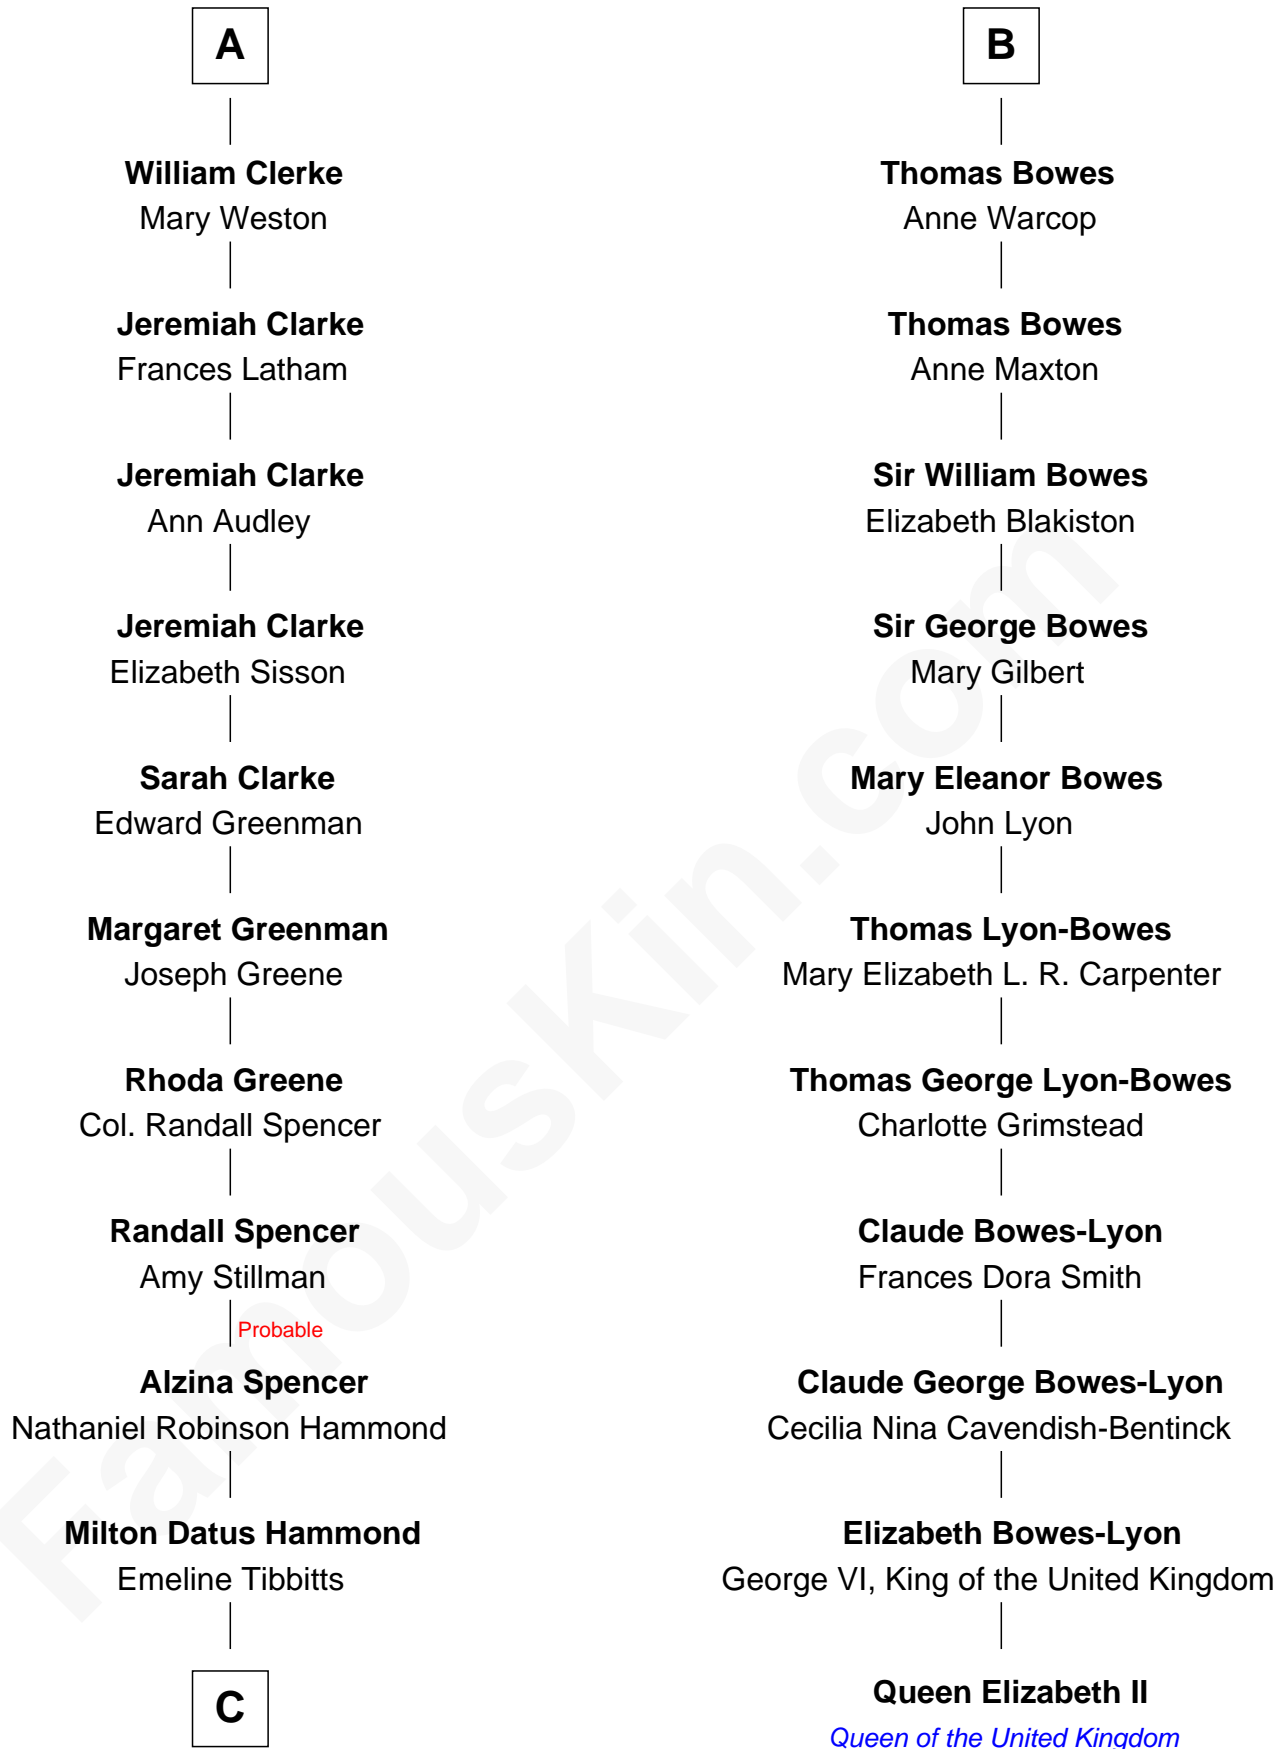

FamousKin.com Relationship Chart of

Amy Adams
Movie Actress

17th cousin 4 times removed of

Queen Elizabeth II
Queen of the United Kingdom

John de Welles
Maud de Roos

Margery de Welles
Stephen le Scrope

Maude le Scrope
Sir Baldwin Freville

Elizabeth Butler
John Talbot

Sir Gilbert Talbot
Audrey Cotton

Sir John Talbot
Margaret Troutbeck

Sir John Talbot
Frances Giffard

Jane Talbot
Sir George Bowes

B

C

—
Levi Parley Hammond