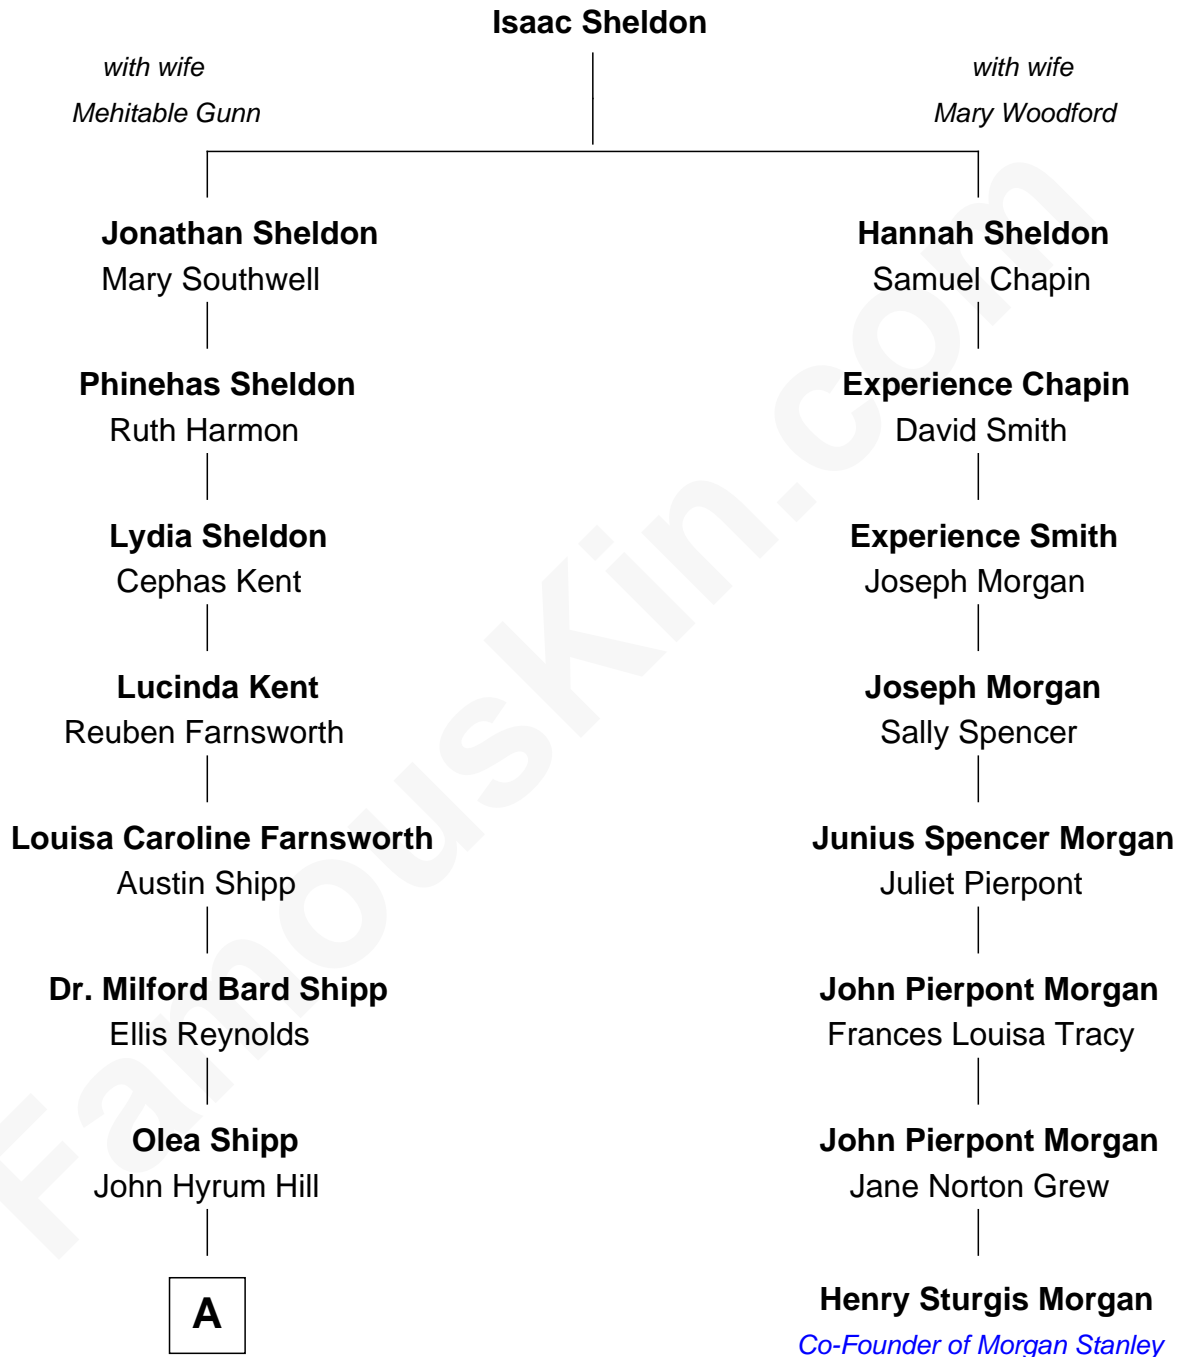

FamousKin.com Relationship Chart of

Amy Adams
Movie Actress

7th cousin 2 times removed of

Henry Sturgis Morgan
Co-Founder of Morgan Stanley

A

A

Olea Lorraine Hill
Frank Ralph Adams

Richard Kent Adams
Kathryn Hicken