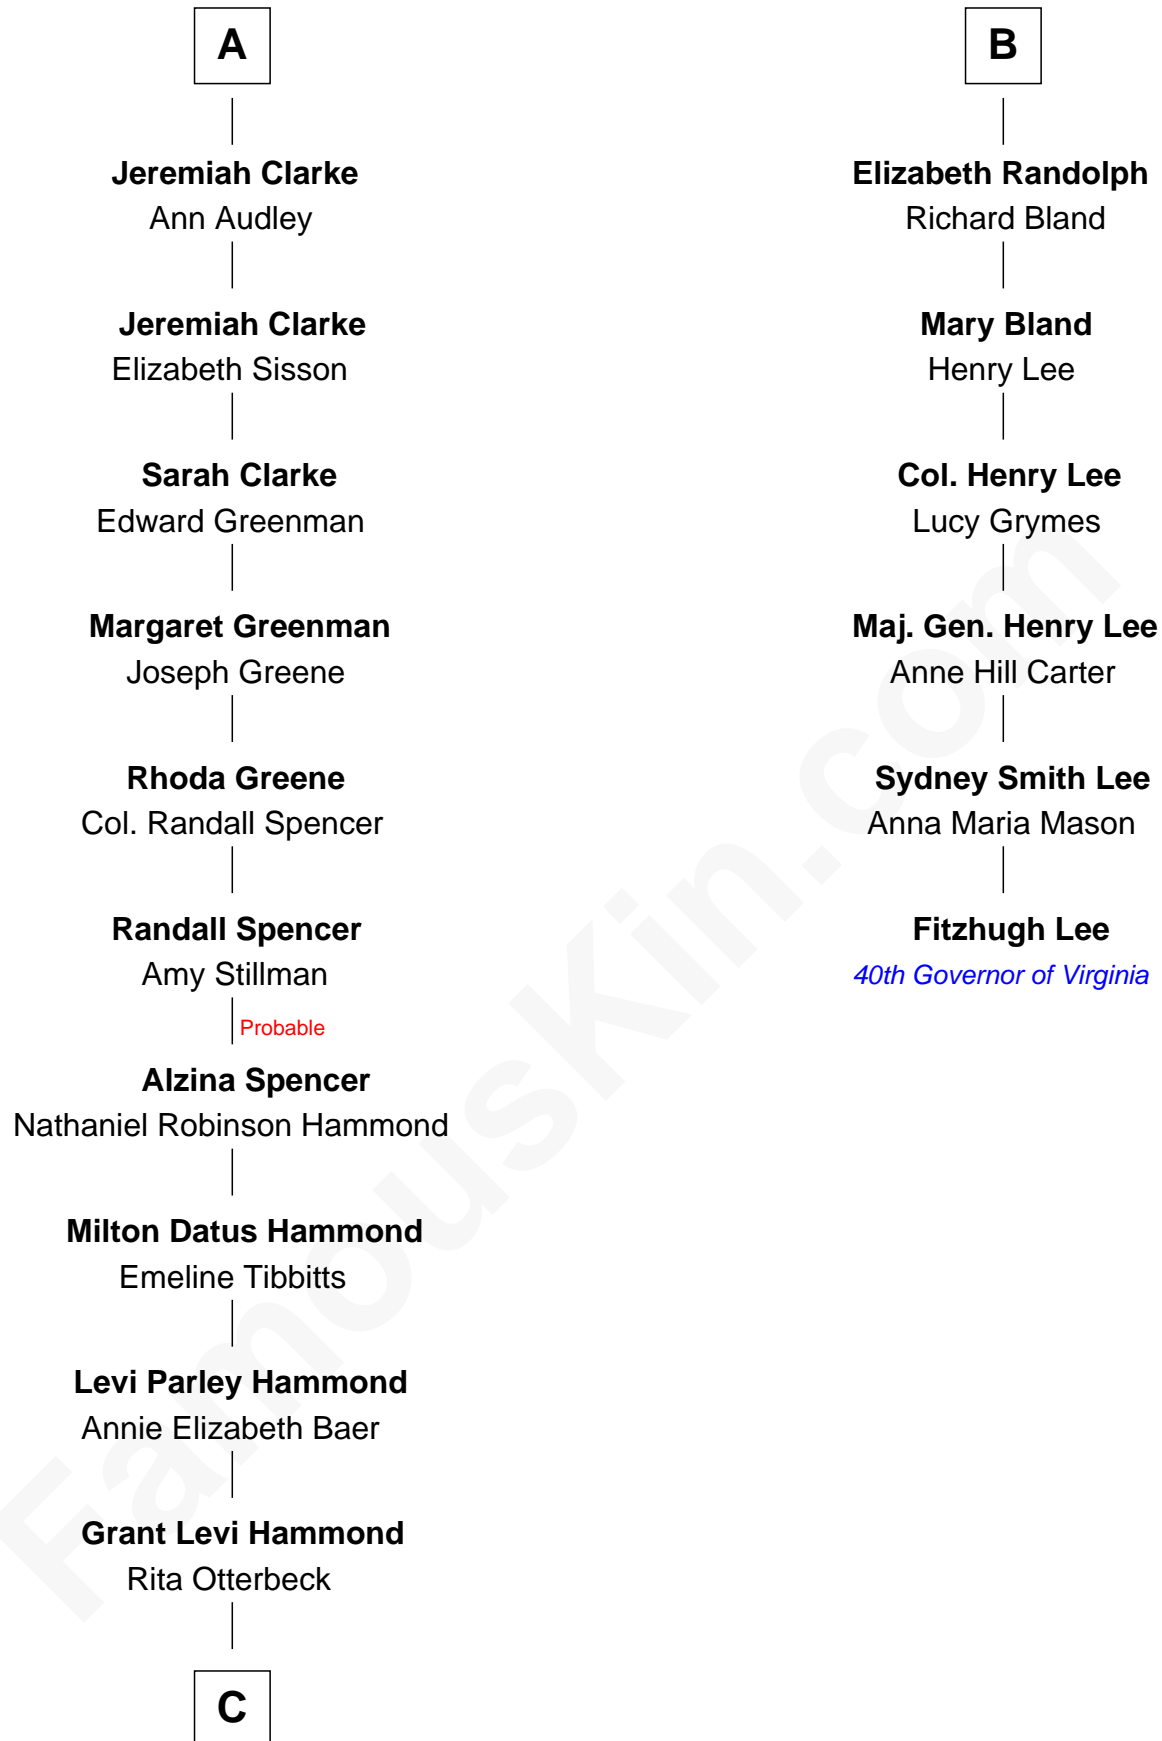

FamousKin.com Relationship Chart of

Amy Adams

Movie Actress

12th cousin 7 times removed of

Fitzhugh Lee

40th Governor of Virginia

Richard Vere

Isabel Green

C

Colleen Hammond
Joseph Hugh Hicken

Kathryn Hicken
Richard Kent Adams

Amy Adams
Movie Actress

FamousKin.com