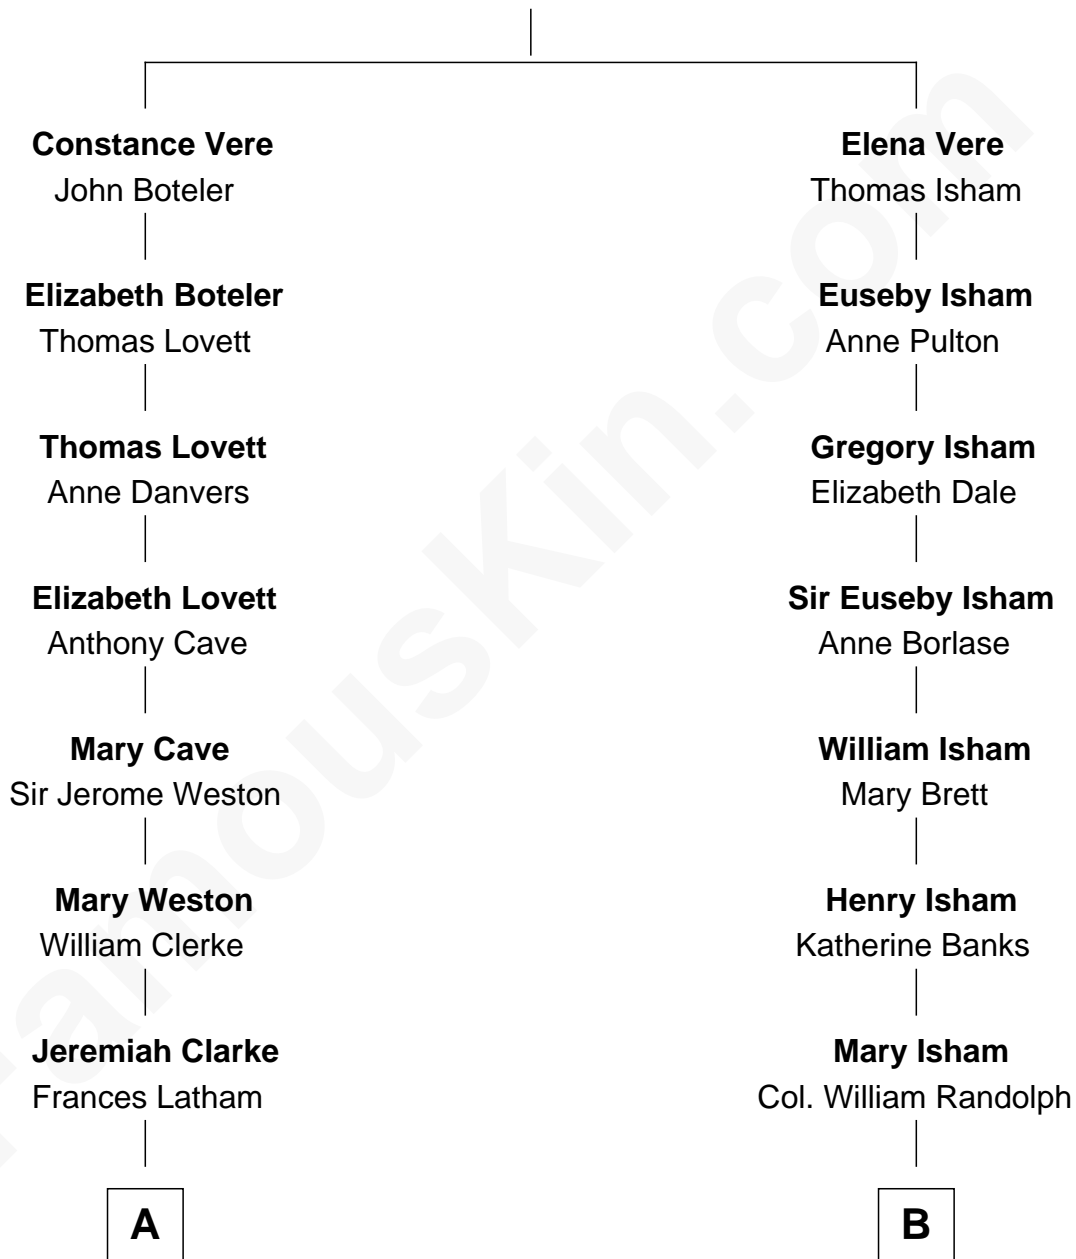

FamousKin.com Relationship Chart of

Amy Adams

Movie Actress

12th cousin 7 times removed of

Fitzhugh Lee

40th Governor of Virginia

Richard Vere

Isabel Green