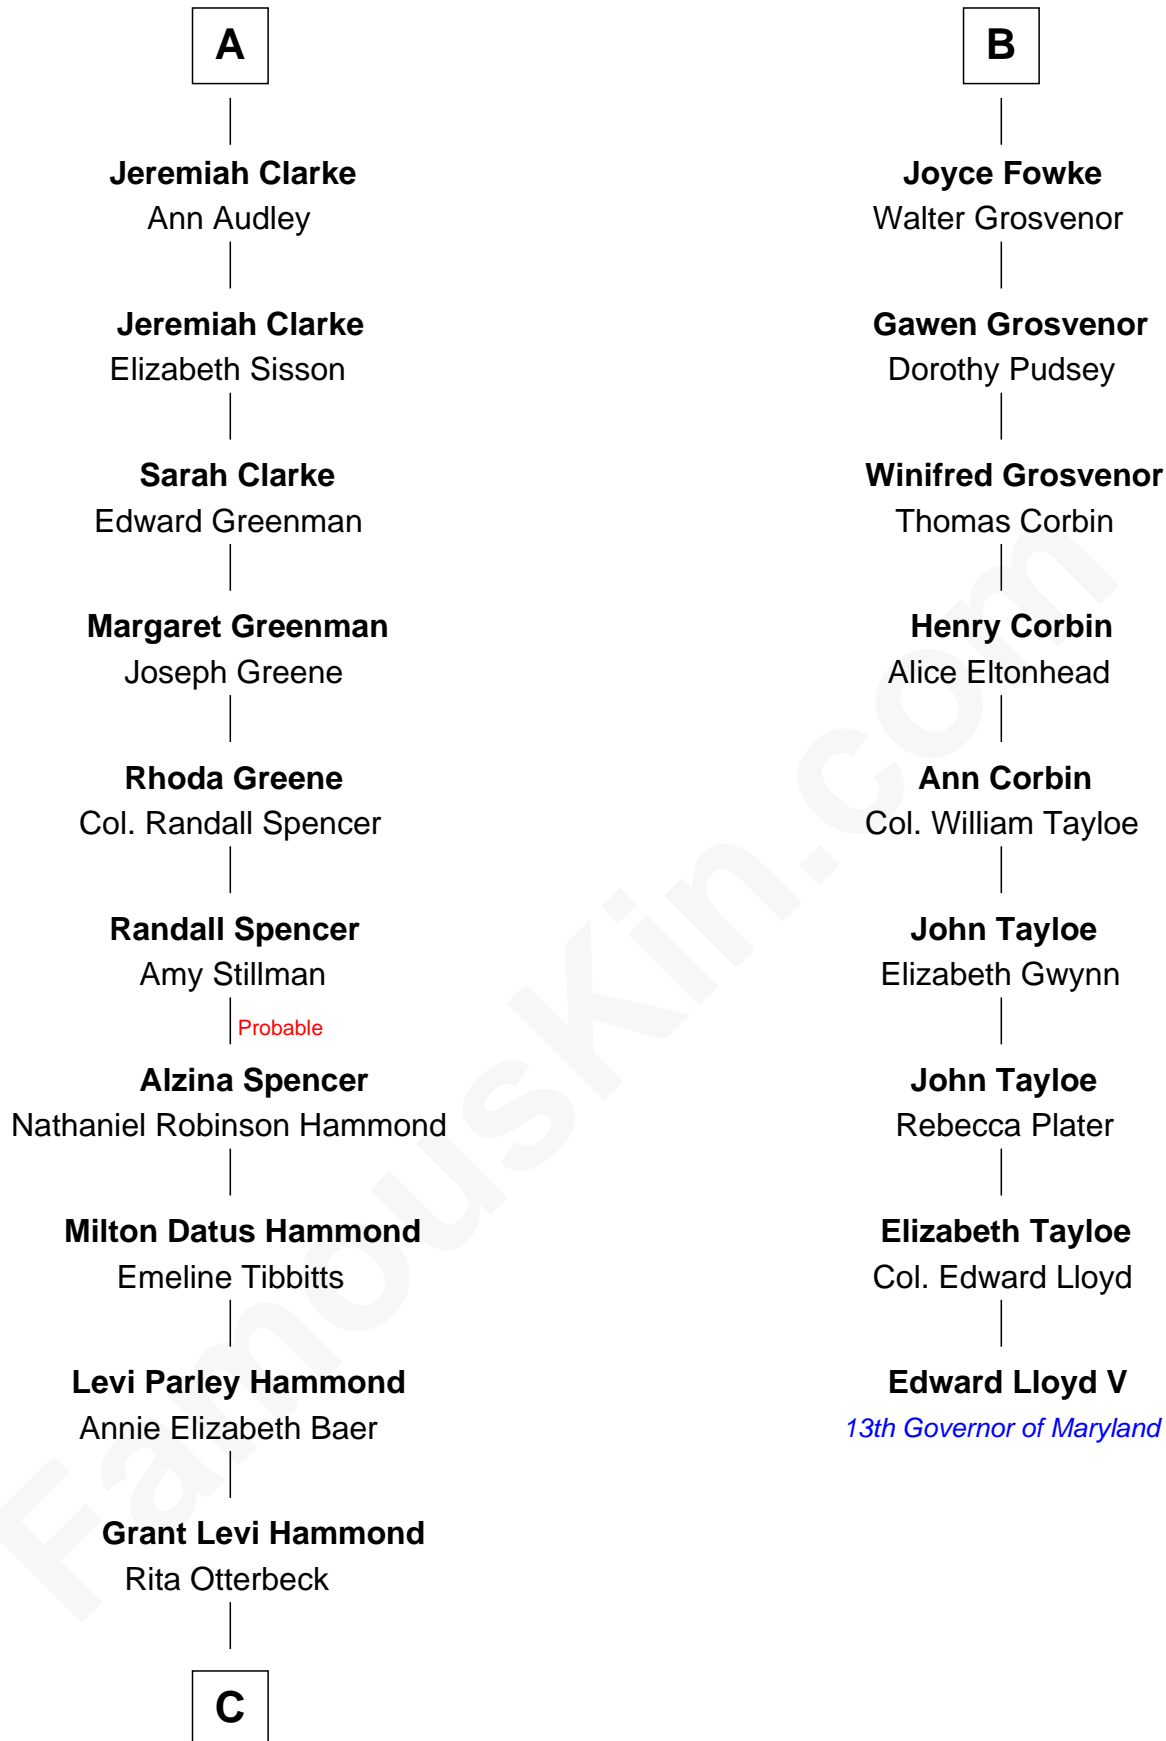

# FamousKin.com Relationship Chart of

**Amy Adams**  
*Movie Actress*

15th cousin 4 times removed of

**Edward Lloyd V**  
*13th Governor of Maryland*

**Sir Baldwin Freville**  
Maude le Scrope

**Elizabeth Freville**  
Sir Thomas Ferrers

**Sir Henry Ferrers**  
Margaret Heckstall

**Elizabeth Ferrers**  
James Clerke

**George Clerke**  
Elizabeth Wilsford

**James Clerke**  
Mary Saxby

**William Clerke**  
Mary Weston

**Jeremiah Clarke**  
Frances Latham

**A**

**Joyce Freville**  
Sir Roger Aston

**Sir Robert Aston**  
Isabel Brereton

**John Aston**  
Elizabeth Delves

**Margaret Aston**  
John Kinnersley

**Isabel Kinnersley**  
John Bradshaw

**Anne Bradshaw**  
John Fowke

**Roger Fowke**  
Margery Morton

**B**

**C**

—  
**Colleen Hammond**  
Joseph Hugh Hicken

—  
**Kathryn Hicken**  
Richard Kent Adams

—  
**Amy Adams**  
*Movie Actress*

FamousKin.com