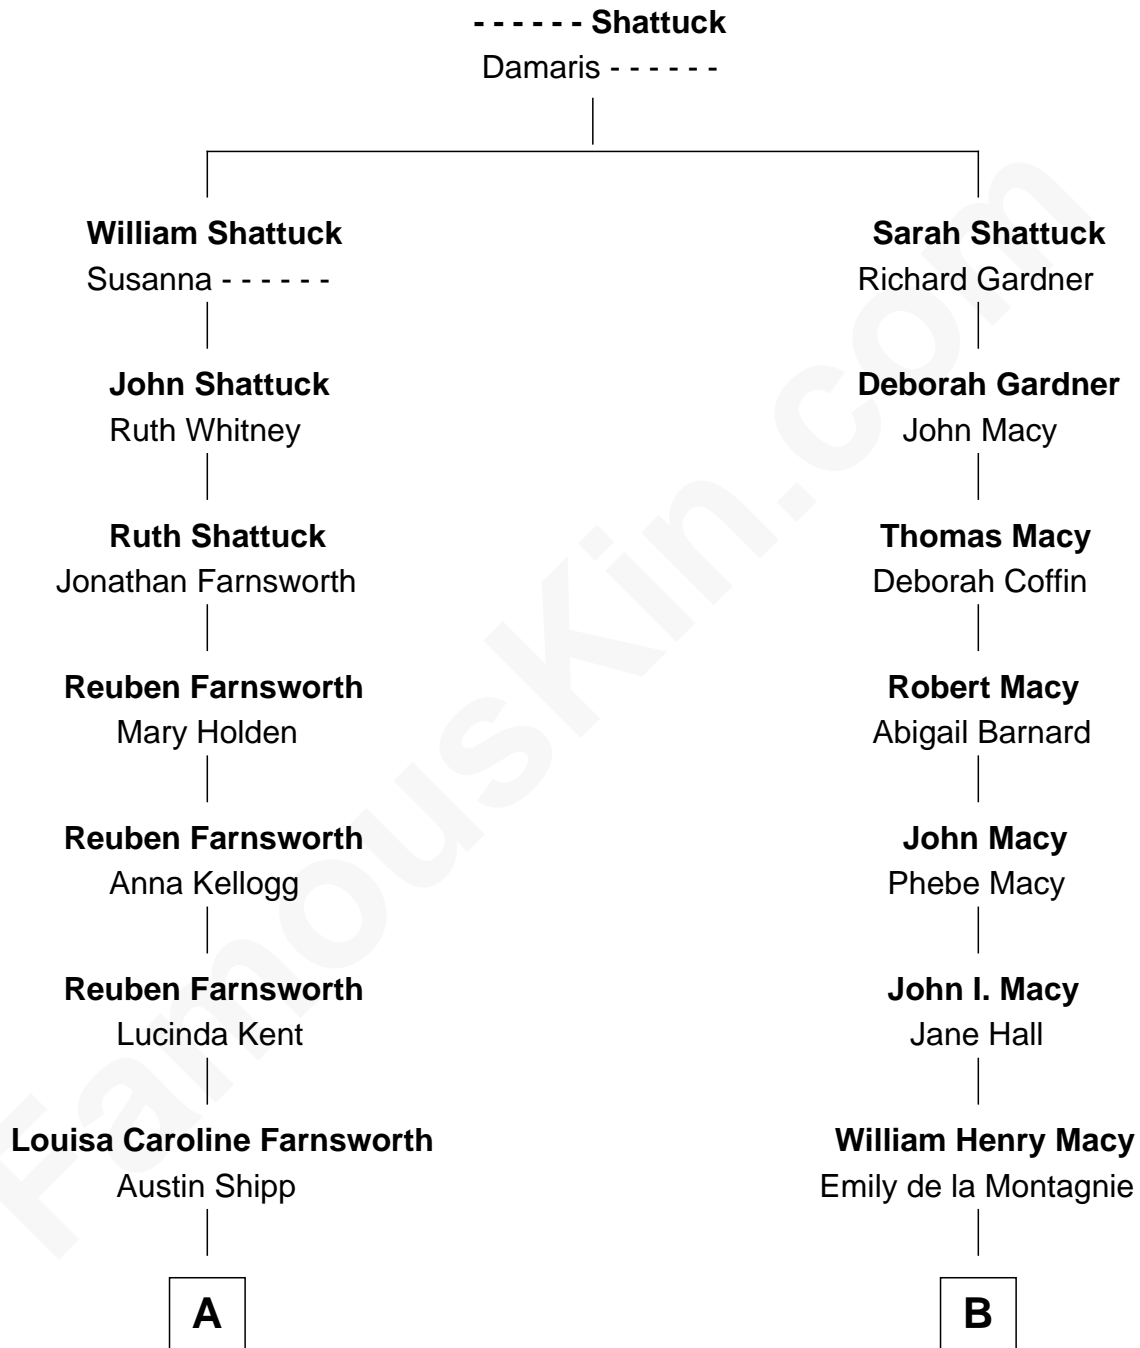

FamousKin.com Relationship Chart of

Amy Adams
Movie Actress

9th cousin 2 times removed of

William H. Macy
TV and Movie Actor

A

Dr. Milford Bard Shipp

Ellis Reynolds

Olea Shipp

John Hyrum Hill

Olea Lorraine Hill

Frank Ralph Adams

Richard Kent Adams

Kathryn Hicken

Amy Adams

Movie Actress

B

Albert Hall Macy

Elizabeth C. Somerville

William Hall Macy

Lois Elizabeth Overstreet

William H. Macy

TV and Movie Actor