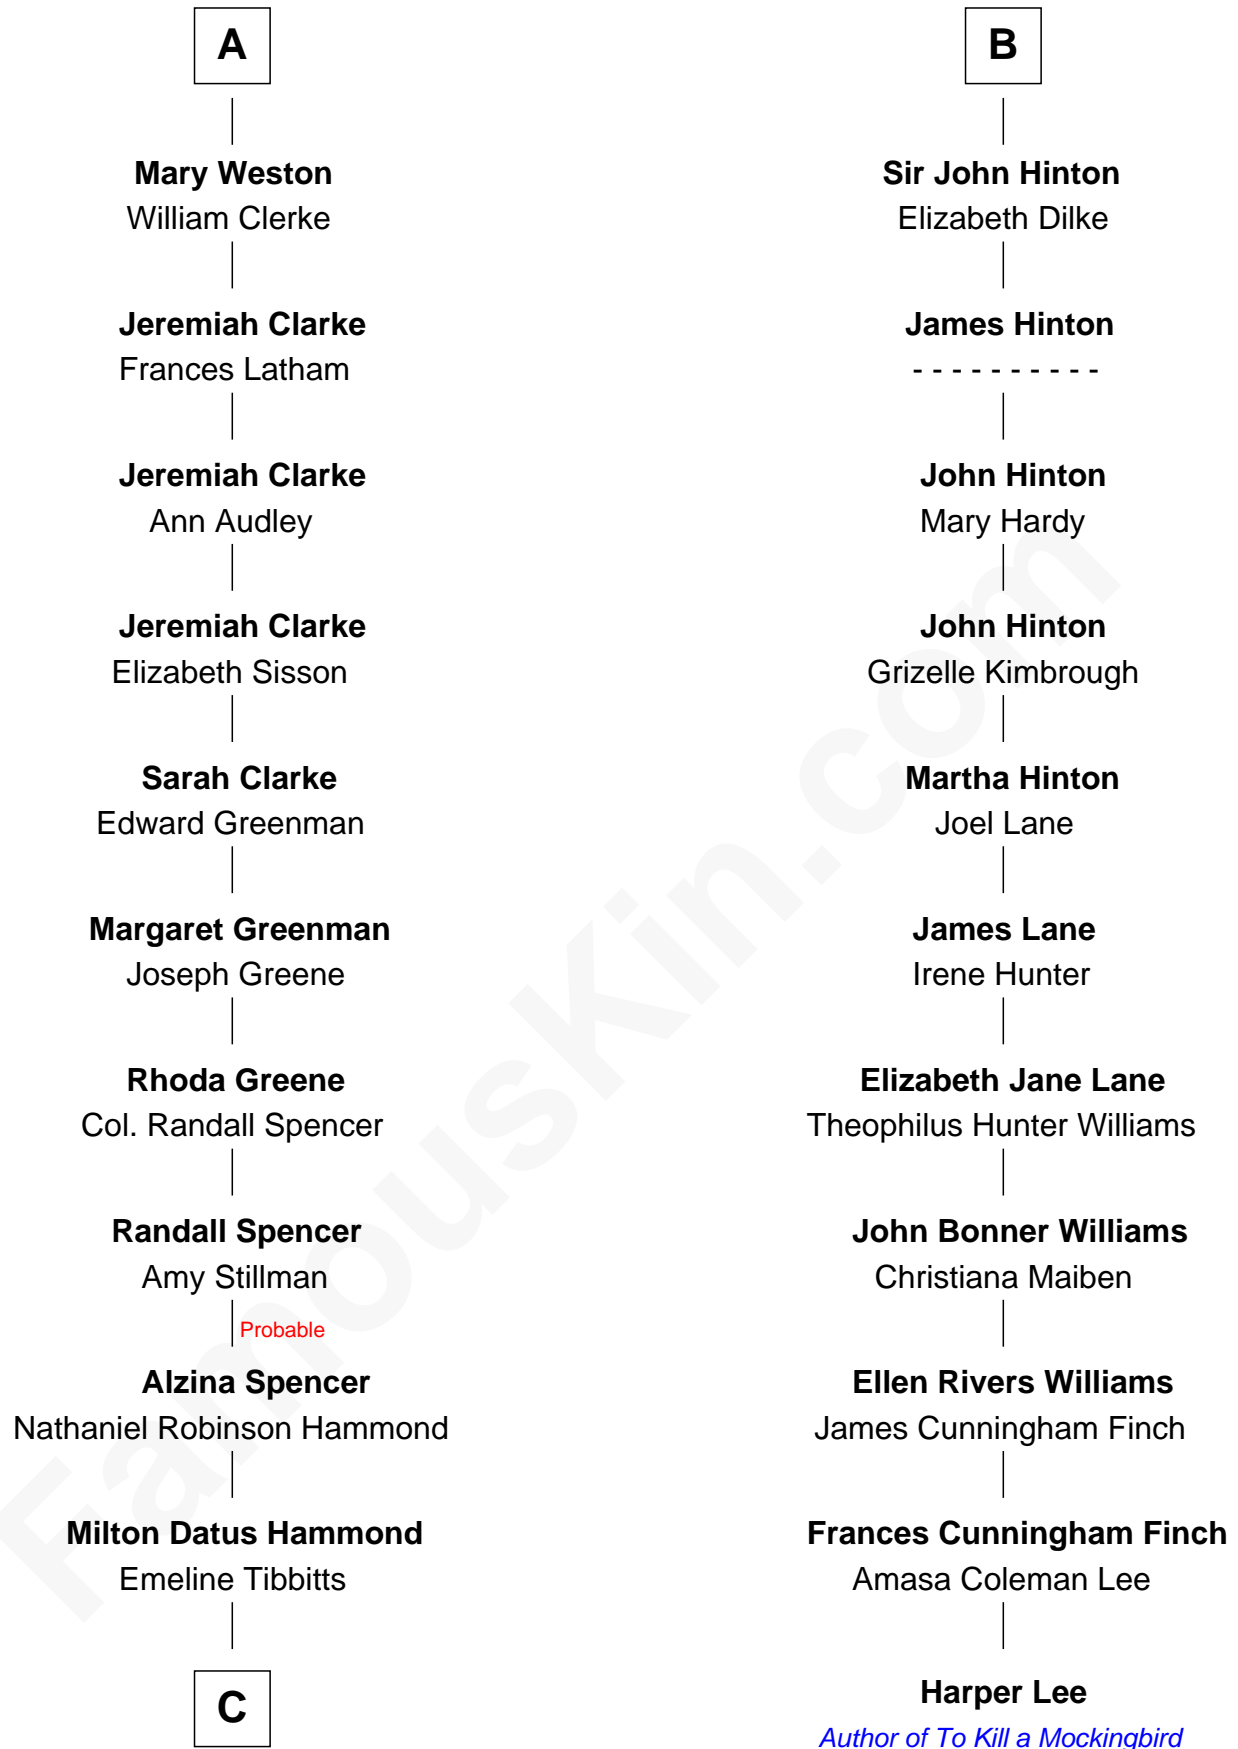

FamousKin.com Relationship Chart of

Amy Adams

Movie Actress

17th cousin 4 times removed of

Harper Lee

Author of To Kill a Mockingbird

Sir William Stradling

Isabel St. Barbe

Sir John Stradling

Joan Dauntsey

Edmund Stradling

Elizabeth Arundell

John Stradling

Alice Langford

Anne Stradling

Sir John Danvers

Jane Beaufort

Sir Henry Stradling

Elizabeth Herbert

Thomas Stradling

Janet Mathew

Sir Edward Stradling

Elizabeth Arundell

Catherine Stradling

Sir Thomas Palmer

John Palmer

Elizabeth Verney

Catherine Palmer

Sir Thomas Hinton

B

C

—
Levi Parley Hammond