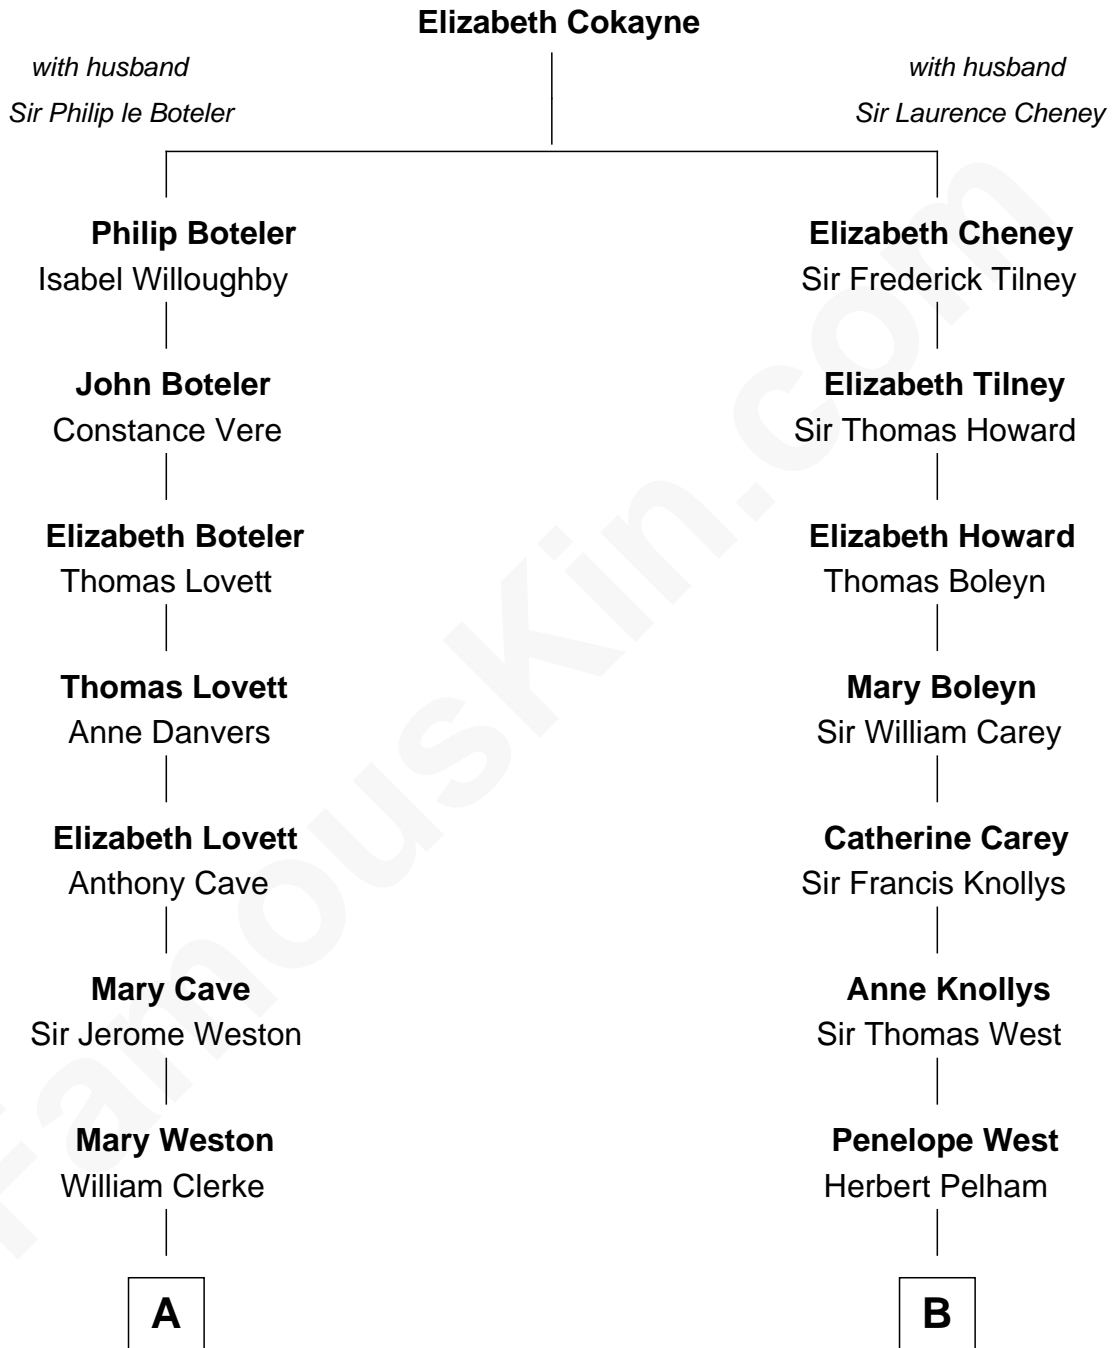

FamousKin.com

Relationship Chart of

Amy Adams
Movie Actress

19th cousin 1 time removed of

John Cena

Movie Actor and WWE Pro Wrestler

C

Grant Levi Hammond