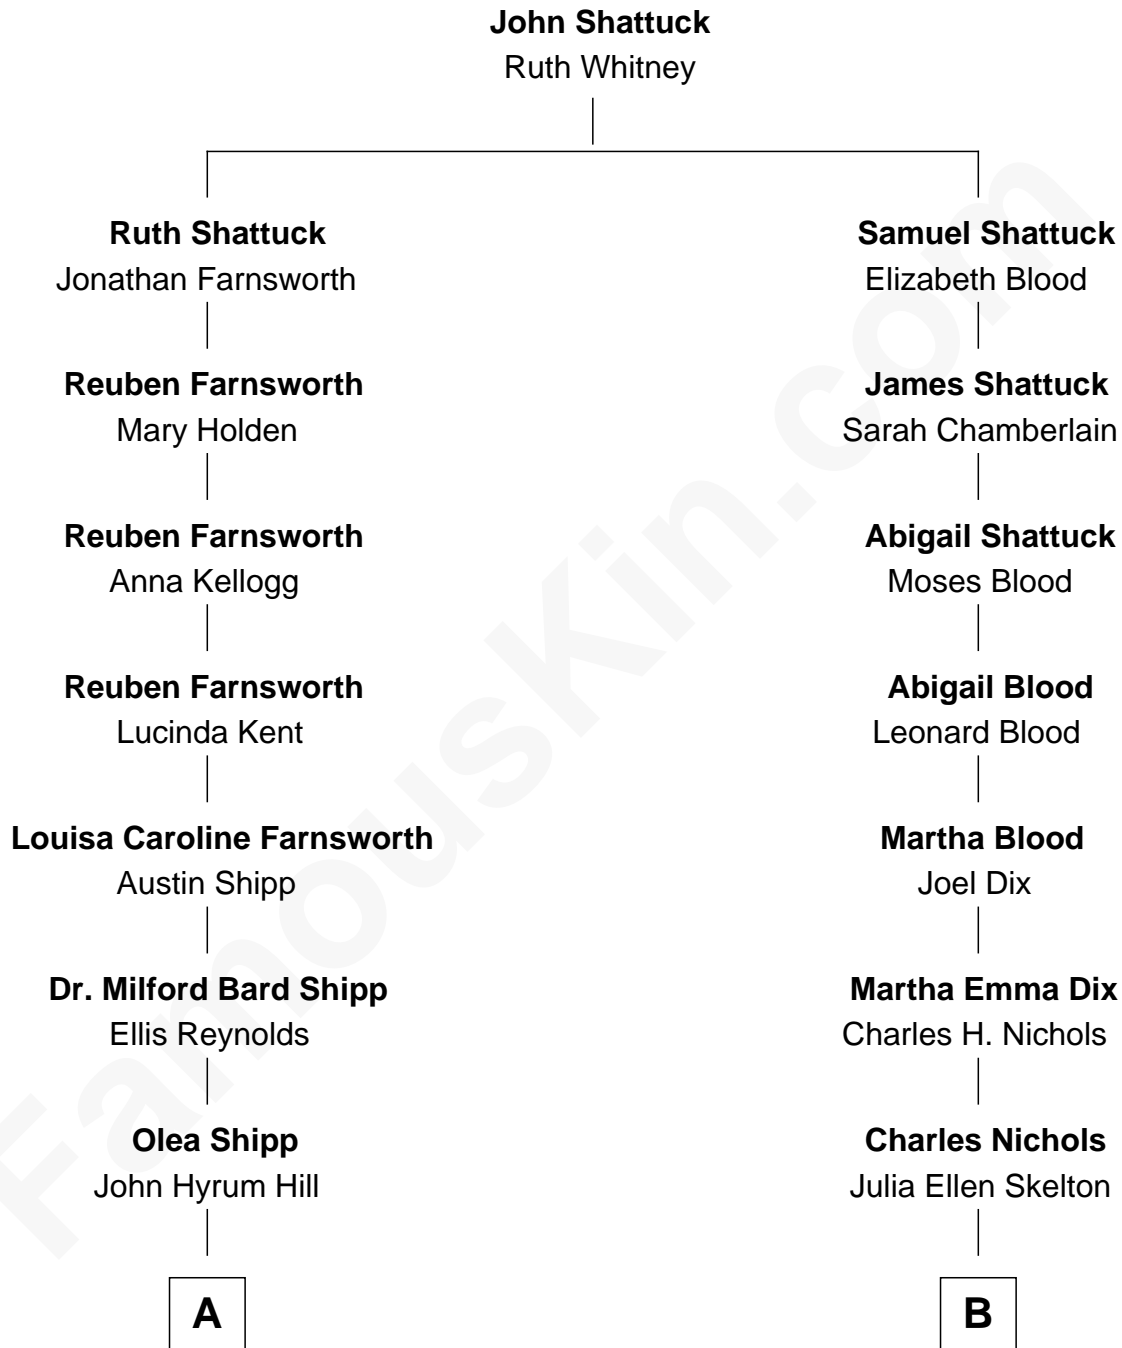

FamousKin.com Relationship Chart of

Amy Adams

Movie Actress

9th cousin of

John Cena

Movie Actor and WWE Pro Wrestler

A

Olea Lorraine Hill
Frank Ralph Adams

Richard Kent Adams
Kathryn Hicken

Amy Adams
Movie Actress

B

Natalie Nichols
Ulysses John Lupien

Carol Frances Lupien
John Joseph Cena

John Cena
Actor and Pro Wrestler

FamousKin.com