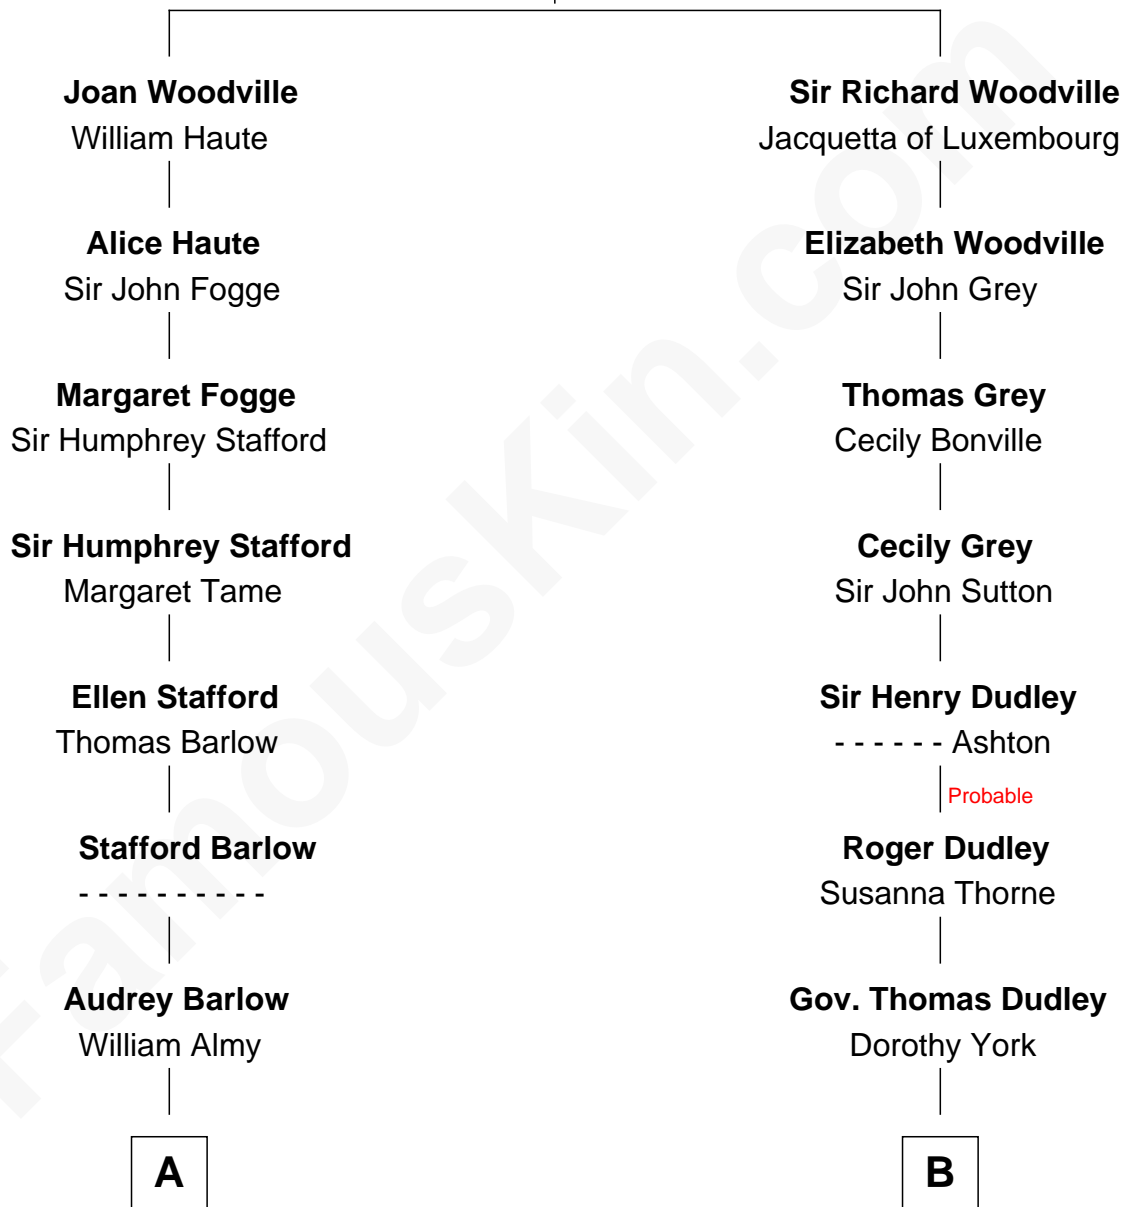

FamousKin.com Relationship Chart of

Amy Adams
Movie Actress

17th cousin 2 times removed of

J. K. Simmons
TV and Movie Actor

Richard Woodville
Joan Bedlisgate

C

—
Colleen Hammond
Joseph Hugh Hicken

—
Kathryn Hicken
Richard Kent Adams

—
Amy Adams
Movie Actress

FamousKin.com