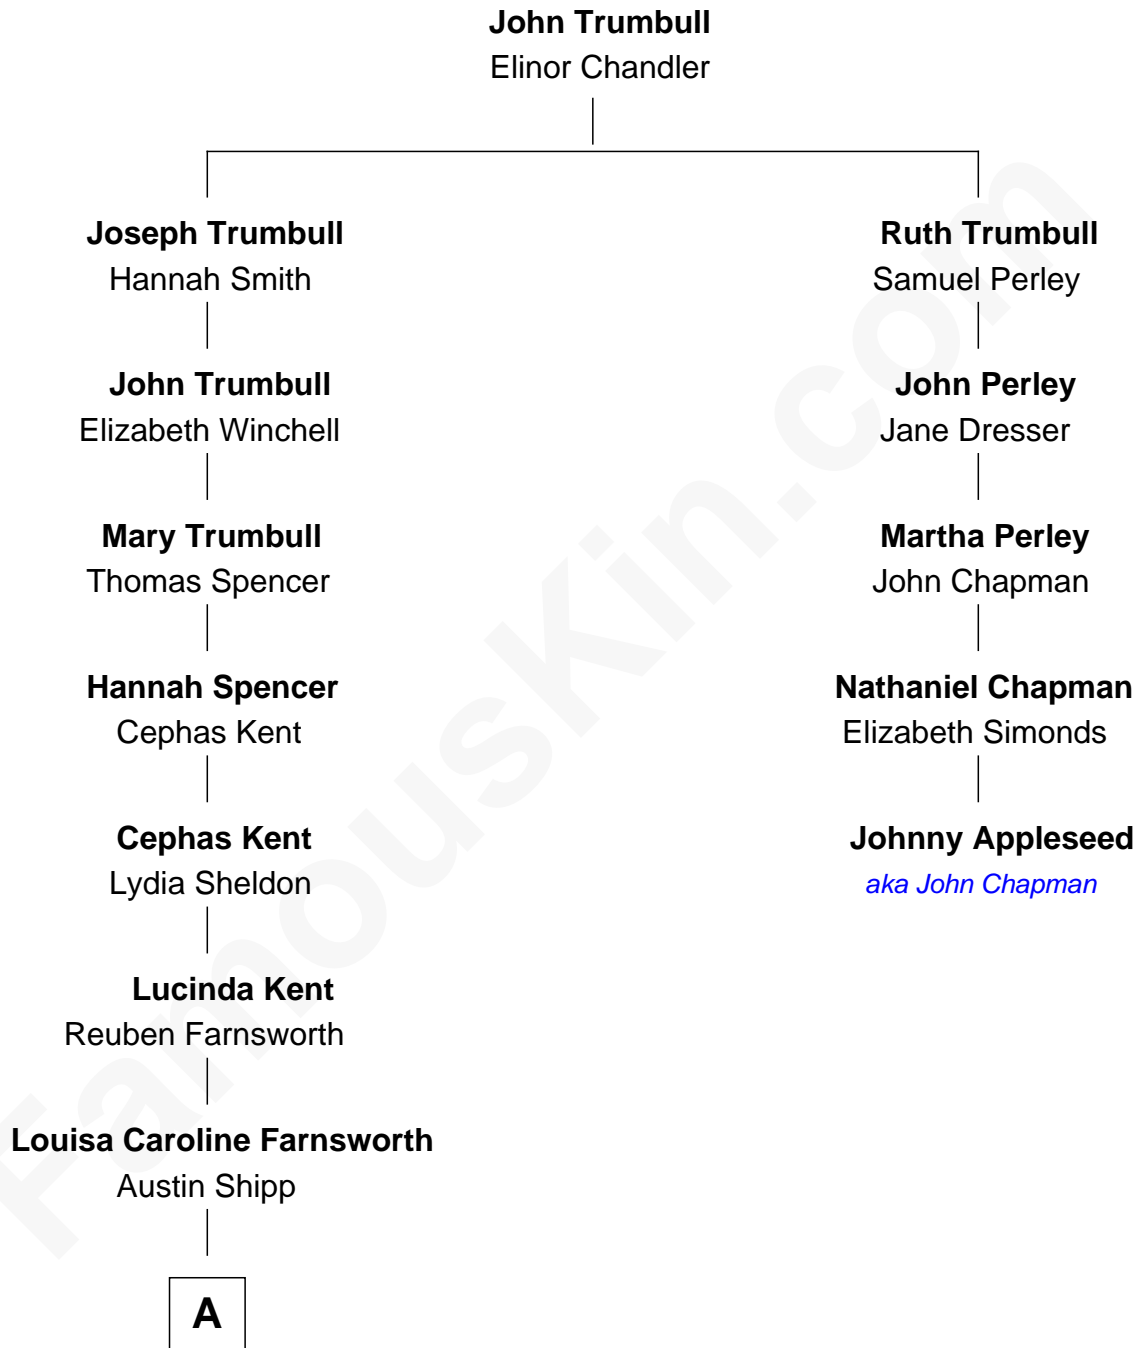

# FamousKin.com Relationship Chart of

**Amy Adams**

*Movie Actress*

4th cousin 7 times removed of

**Johnny Appleseed**

*aka John Chapman*

**A**

—  
**Dr. Milford Bard Shipp**

Ellis Reynolds

—  
**Olea Shipp**

John Hyrum Hill

—  
**Olea Lorraine Hill**

Frank Ralph Adams

—  
**Richard Kent Adams**

Kathryn Hicken

—  
**Amy Adams**