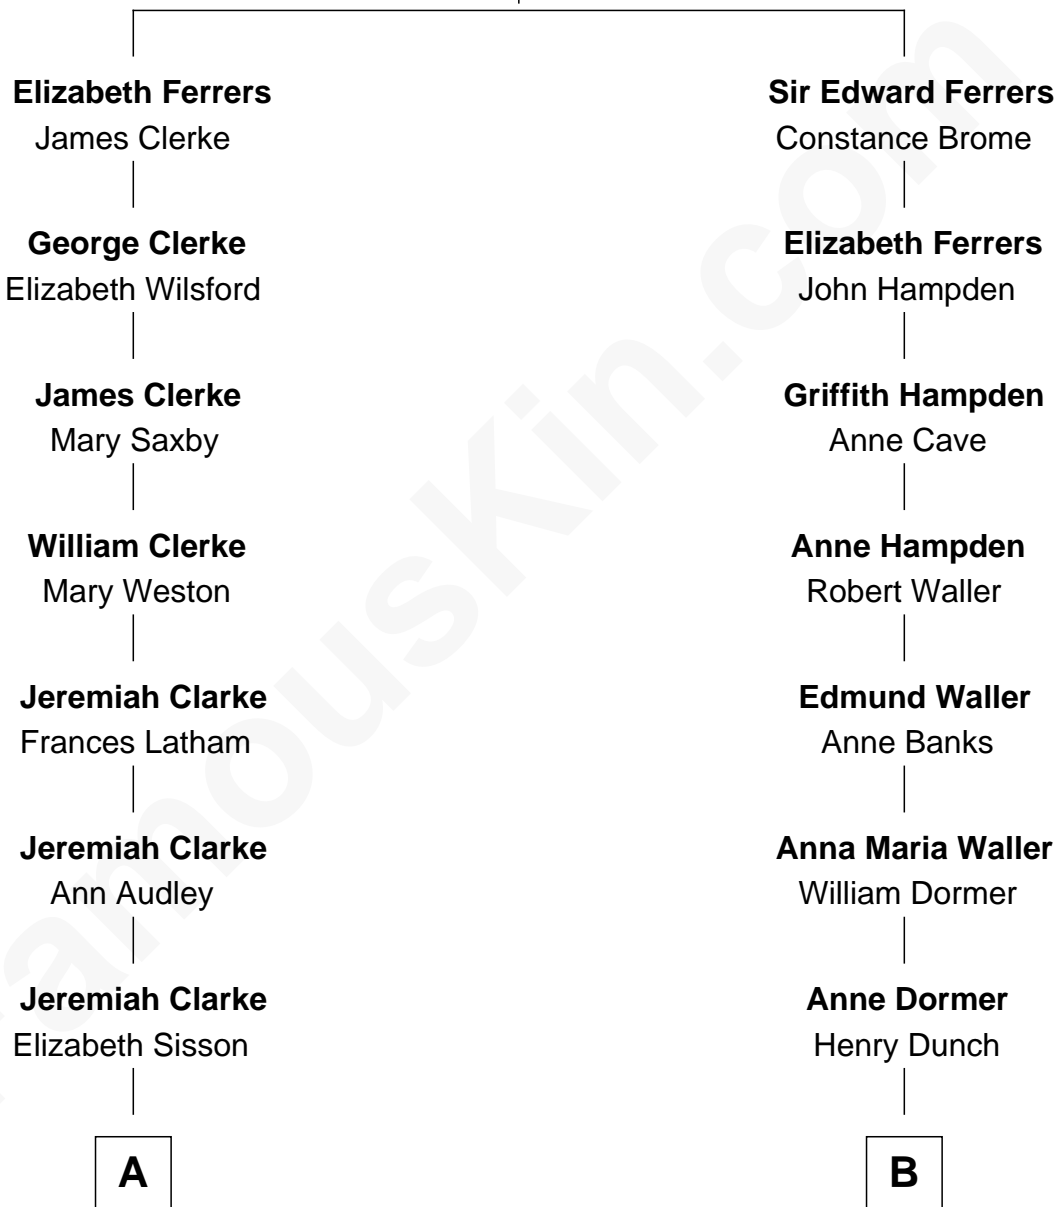

FamousKin.com Relationship Chart of

Amy Adams

Movie Actress

17th cousin of

Cara Delevingne

Fashion Model and Movie Actress

Sir Henry Ferrers

Margaret Heckstall

A

Sarah Clarke
Edward Greenman

Margaret Greenman
Joseph Greene

Rhoda Greene
Col. Randall Spencer

Randall Spencer
Amy Stillman

Probable

Alzina Spencer
Nathaniel Robinson Hammond

Milton Datus Hammond
Emeline Tibbitts