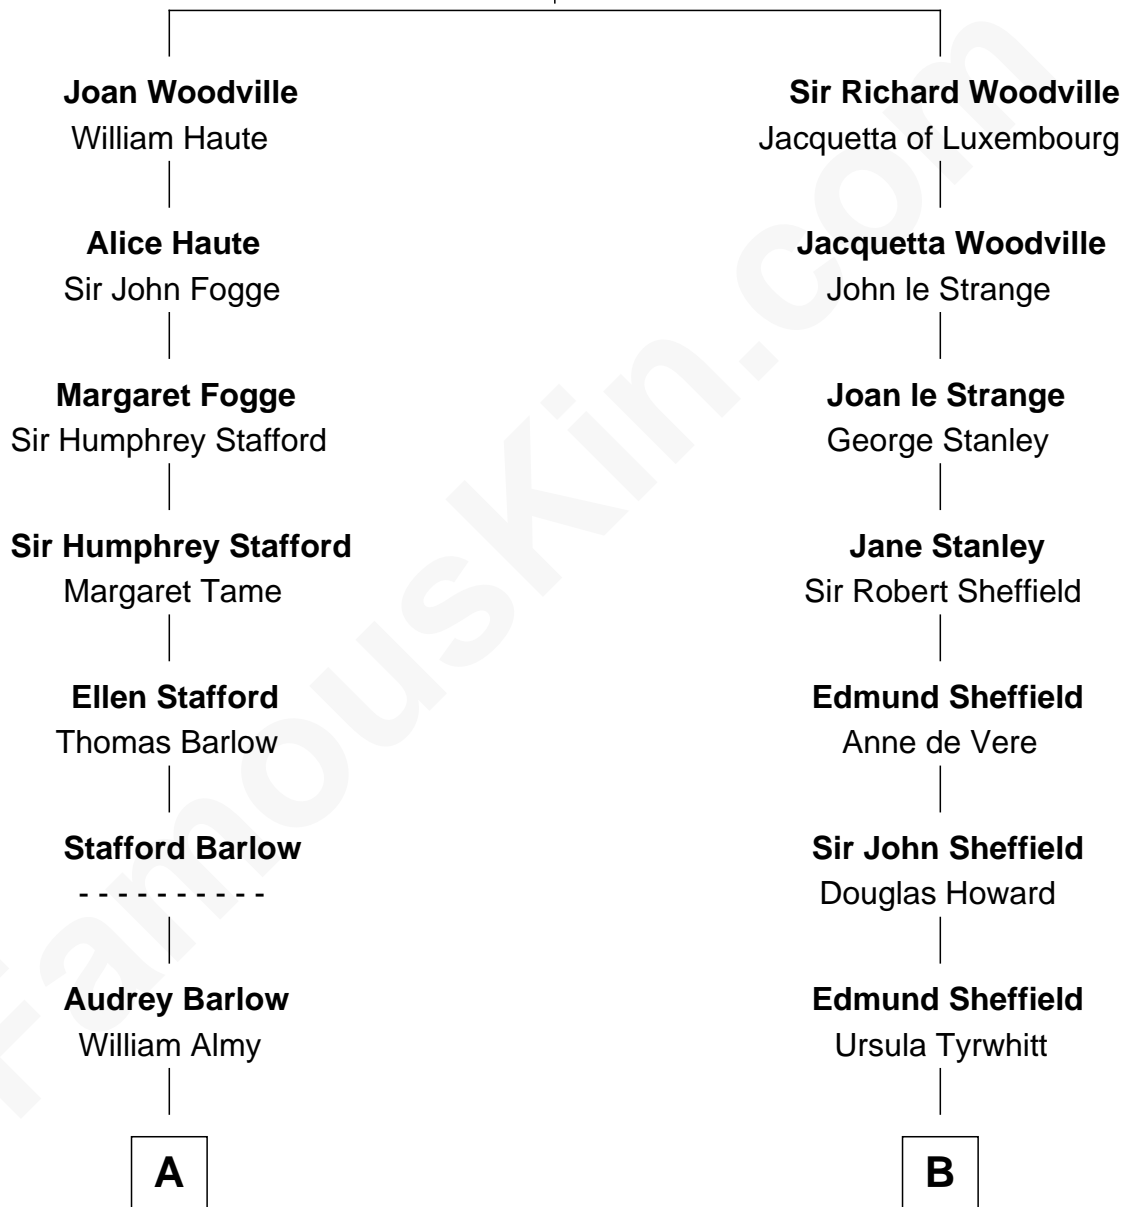

FamousKin.com Relationship Chart of

Amy Adams

Movie Actress

18th cousin 1 time removed of

Cara Delevingne

Fashion Model and Movie Actress

Richard Woodville

Joan Bedlisgate

C

Colleen Hammond
Joseph Hugh Hicken

Kathryn Hicken
Richard Kent Adams

Amy Adams
Movie Actress

D

Pandora Anne Stevens
Charles Hamar Delevingne

Cara Delevingne
Model and Actress

FamousKin.com