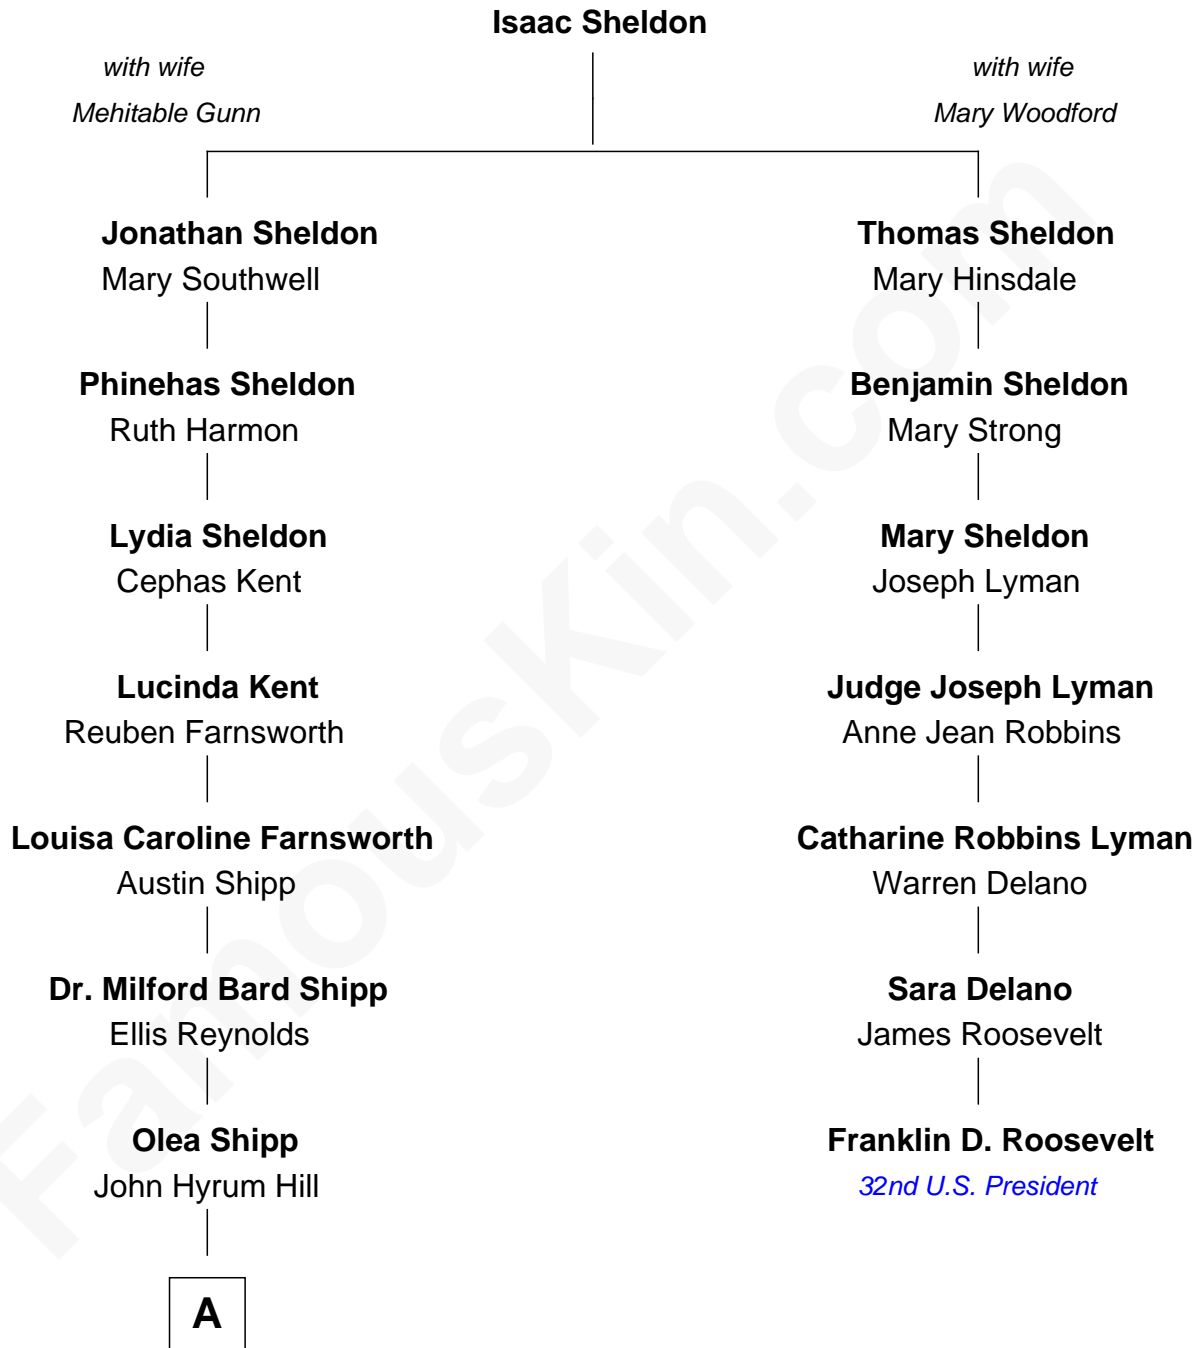

FamousKin.com Relationship Chart of

Amy Adams
Movie Actress

6th cousin 3 times removed of

Franklin D. Roosevelt
32nd U.S. President

A

Olea Lorraine Hill
Frank Ralph Adams

Richard Kent Adams
Kathryn Hicken

Amy Adams
Movie Actress

FamousKin.com