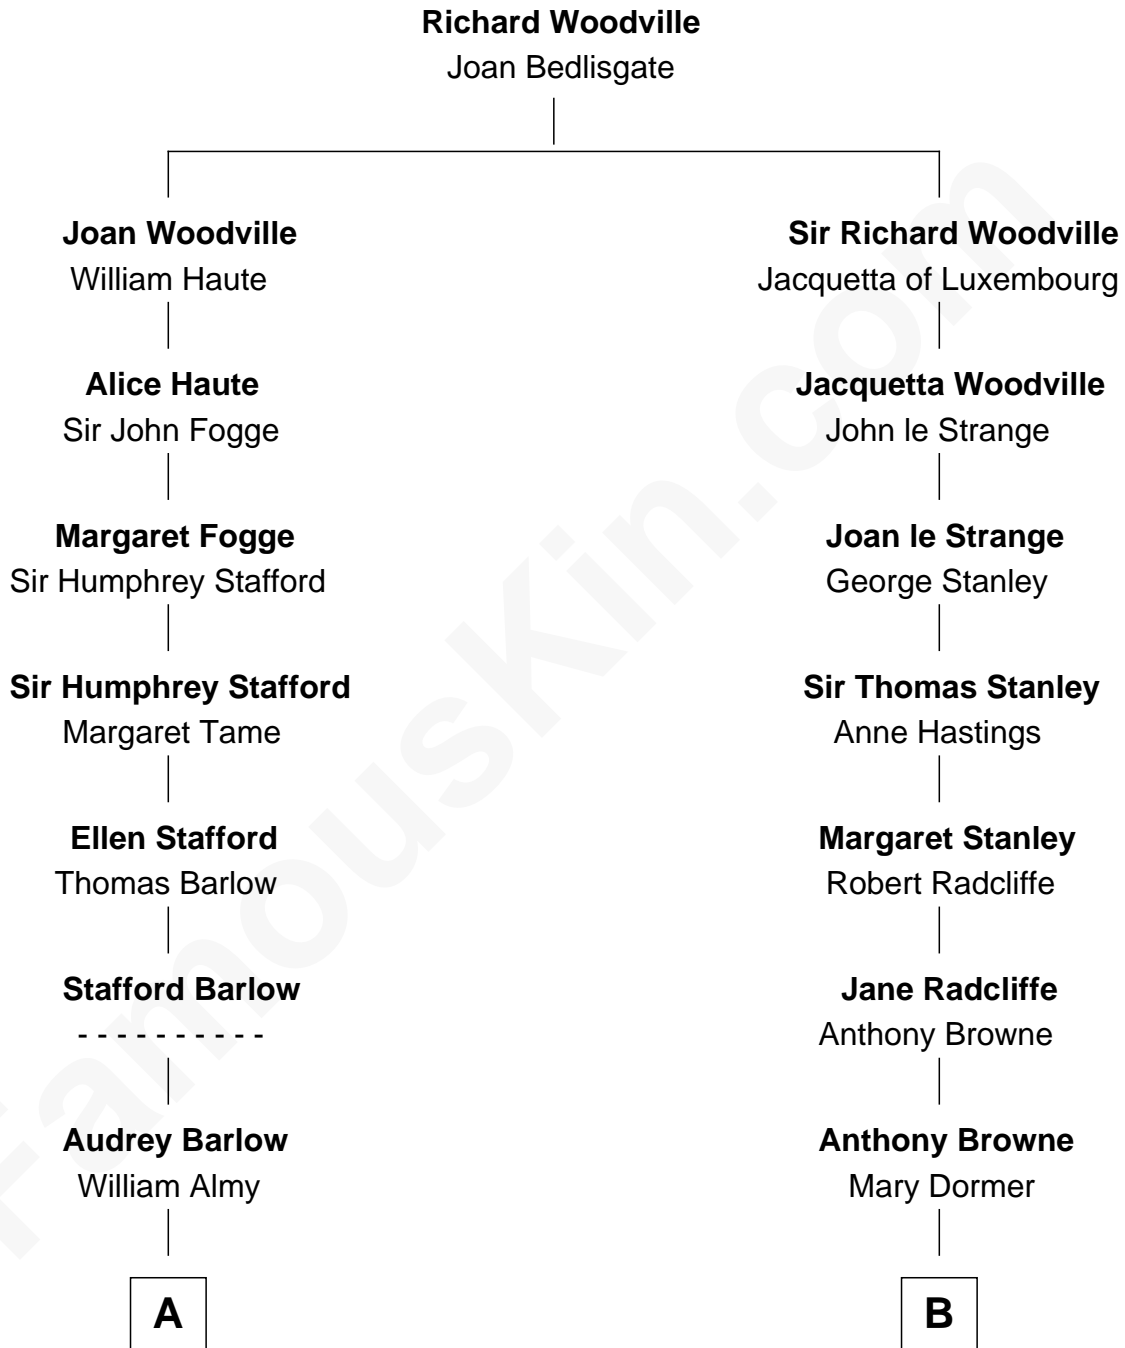

FamousKin.com Relationship Chart of

Amy Adams
Movie Actress

17th cousin 2 times removed of

Franklin D. Roosevelt
32nd U.S. President

C

Colleen Hammond
Joseph Hugh Hicken

Kathryn Hicken
Richard Kent Adams

Amy Adams
Movie Actress

FamousKin.com