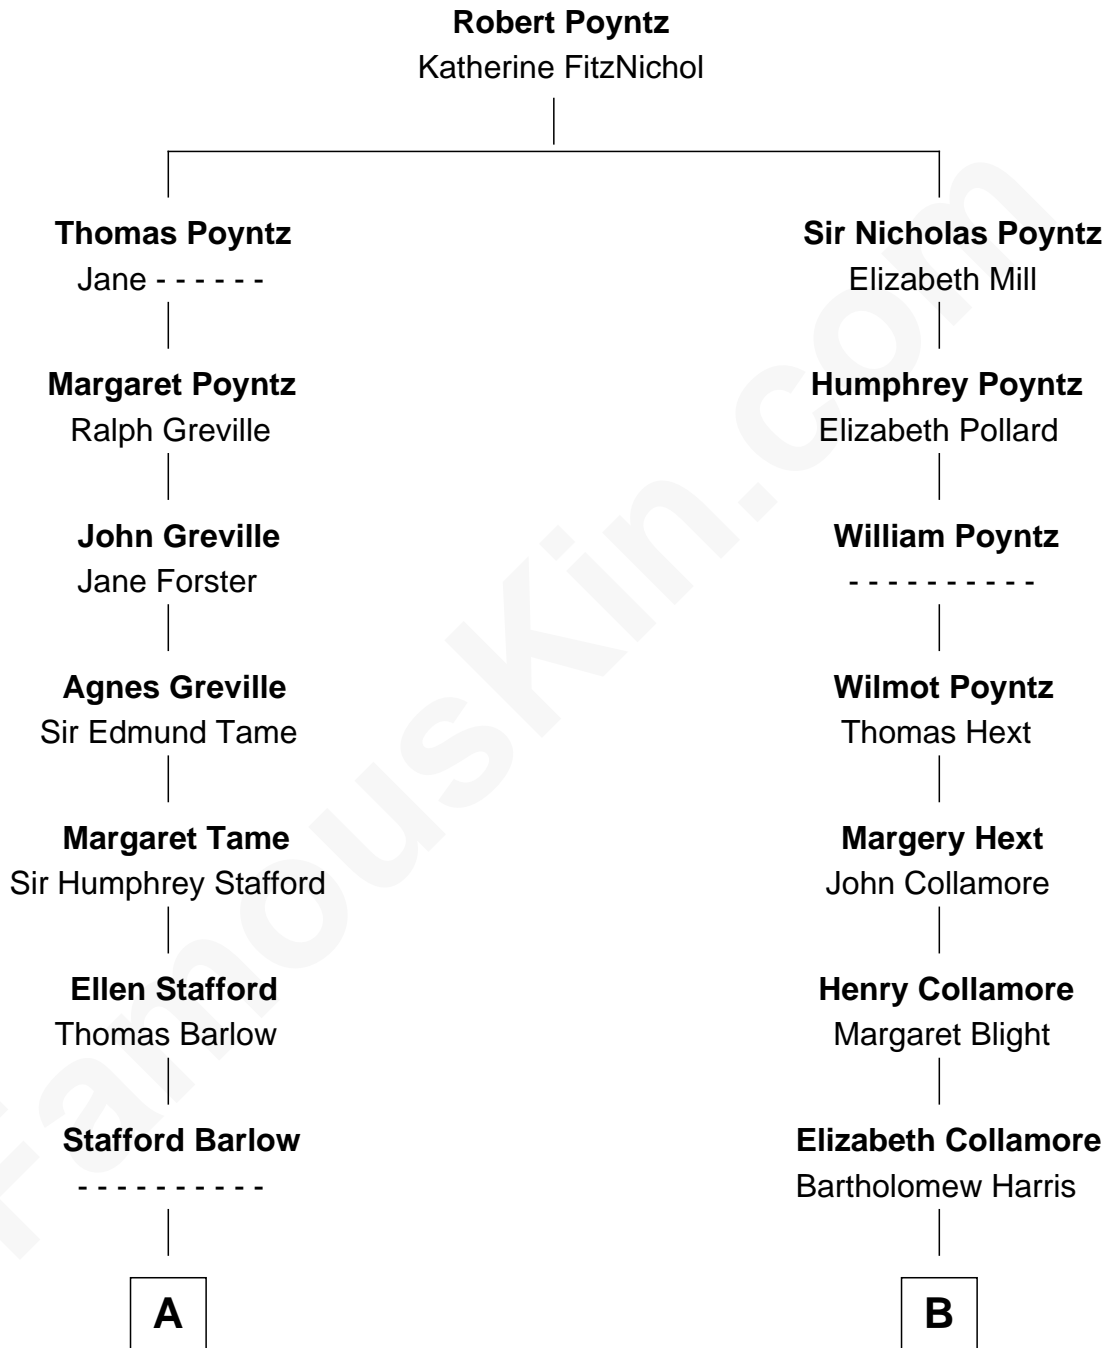

FamousKin.com Relationship Chart of

Amy Adams
Movie Actress

15th cousin 5 times removed of

Edith (Carow) Roosevelt

First Lady of President Theodore Roosevelt

C

—
Grant Levi Hammond

Rita Otterbeck