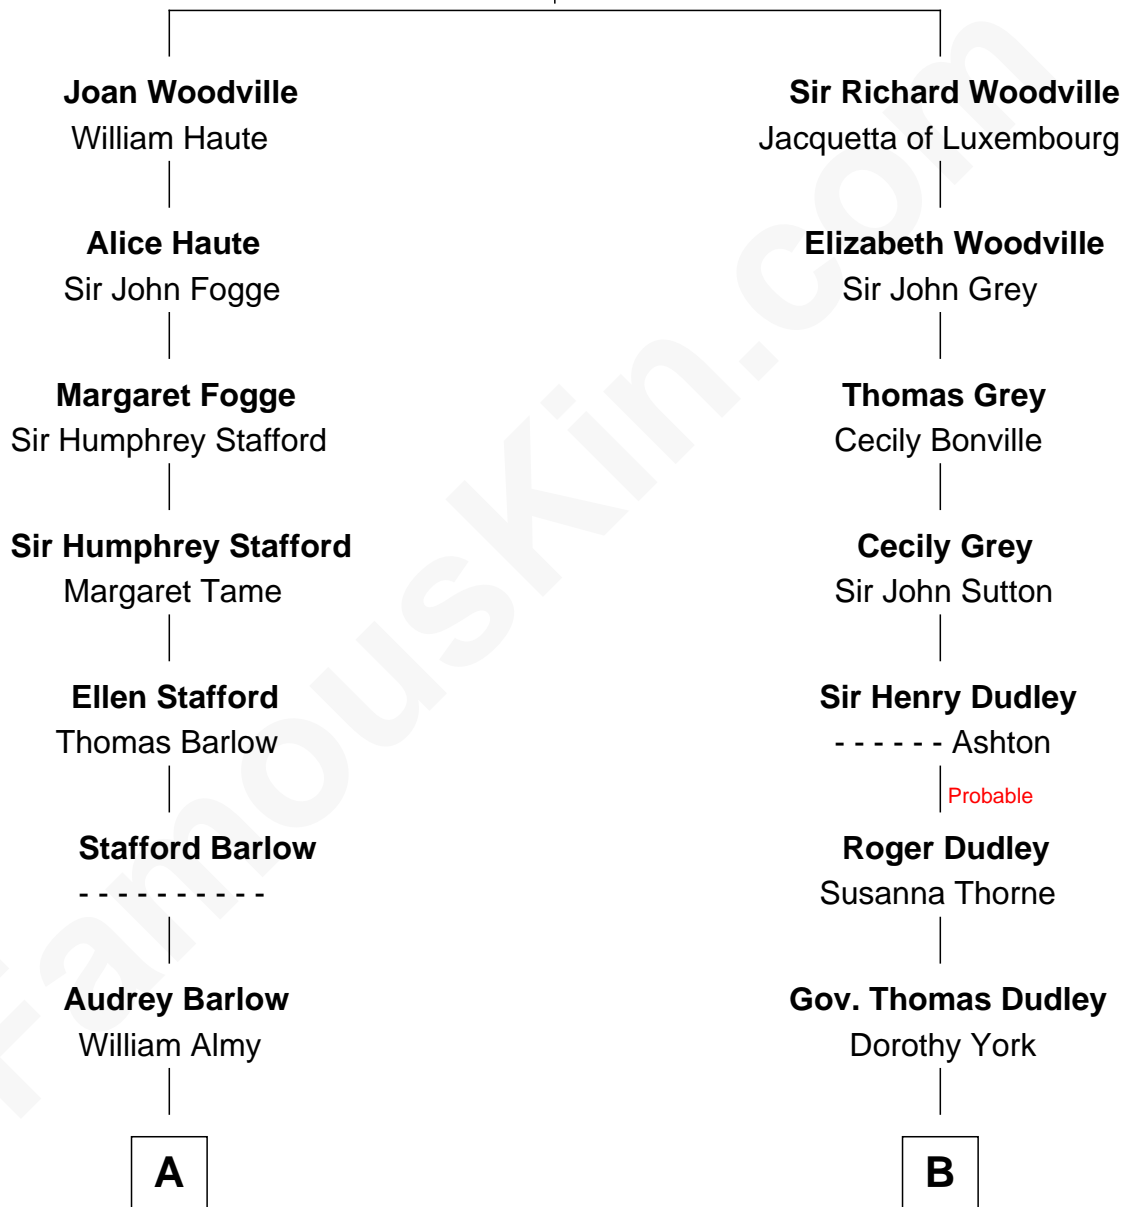

# FamousKin.com Relationship Chart of

**Amy Adams**  
Movie Actress

18th cousin 1 time removed of

**James Taylor**  
Singer-Songwriter

**Richard Woodville**  
Joan Bedlisgate

**C**

**Colleen Hammond**  
Joseph Hugh Hicken

**Kathryn Hicken**  
Richard Kent Adams

**Amy Adams**  
*Movie Actress*

**D**

**Gertrude Arline Woodard**  
Dr. Isaac Montrose Taylor

**James Taylor**  
*Singer-Songwriter*

FamousKin.com