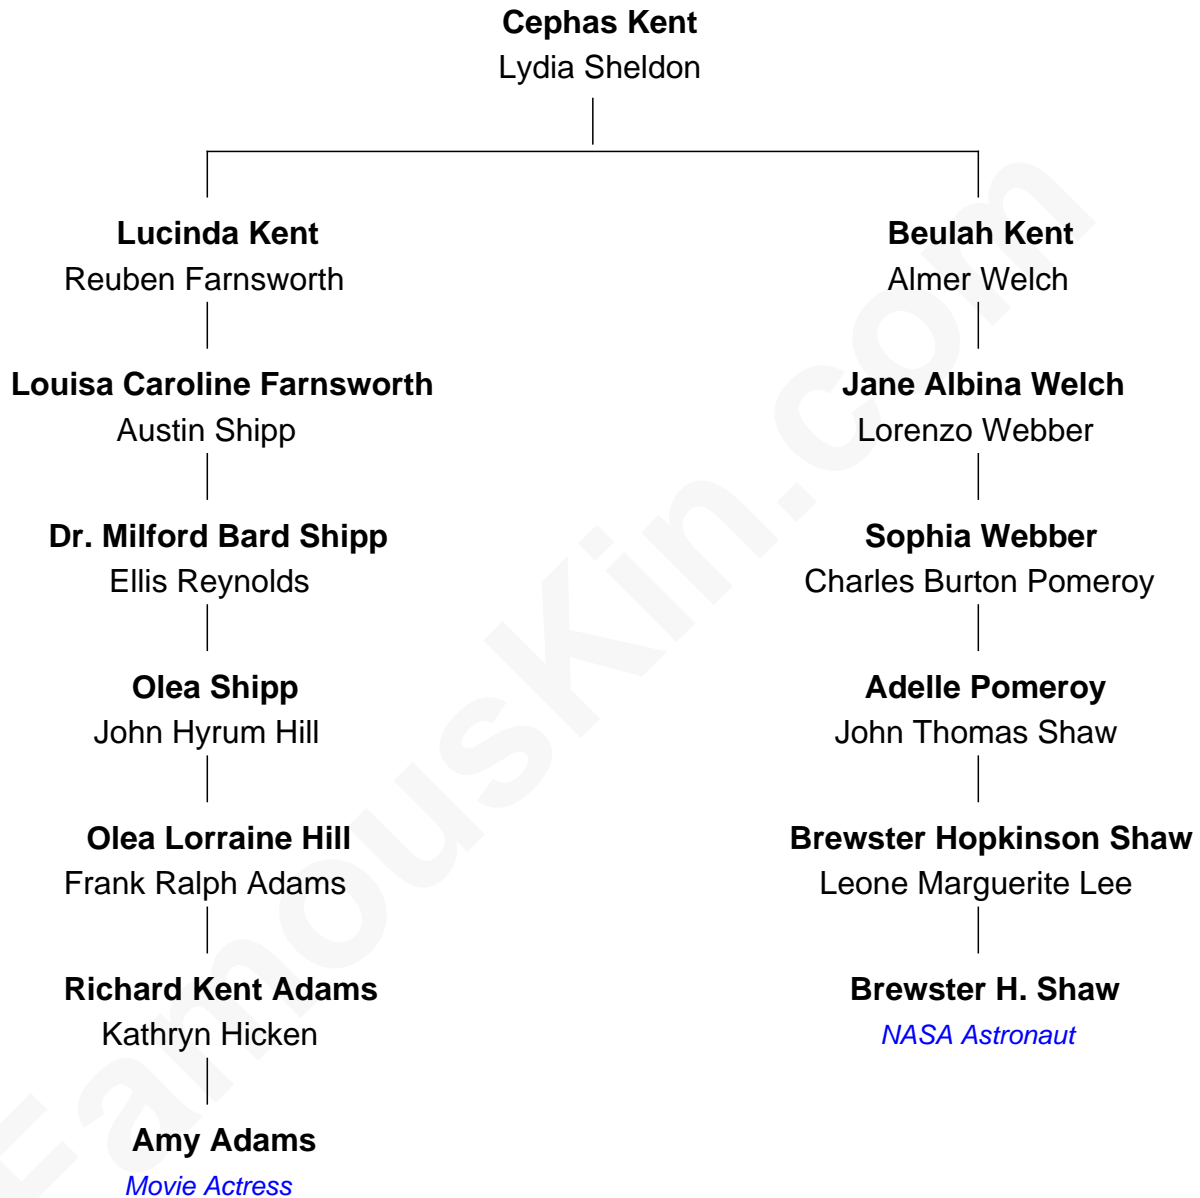

FamousKin.com Relationship Chart of

Amy Adams
Movie Actress

5th cousin 1 time removed of

Brewster H. Shaw
NASA Astronaut

Amy Adams photo by [NYCArthur](#) (CC BY-SA 2.0)