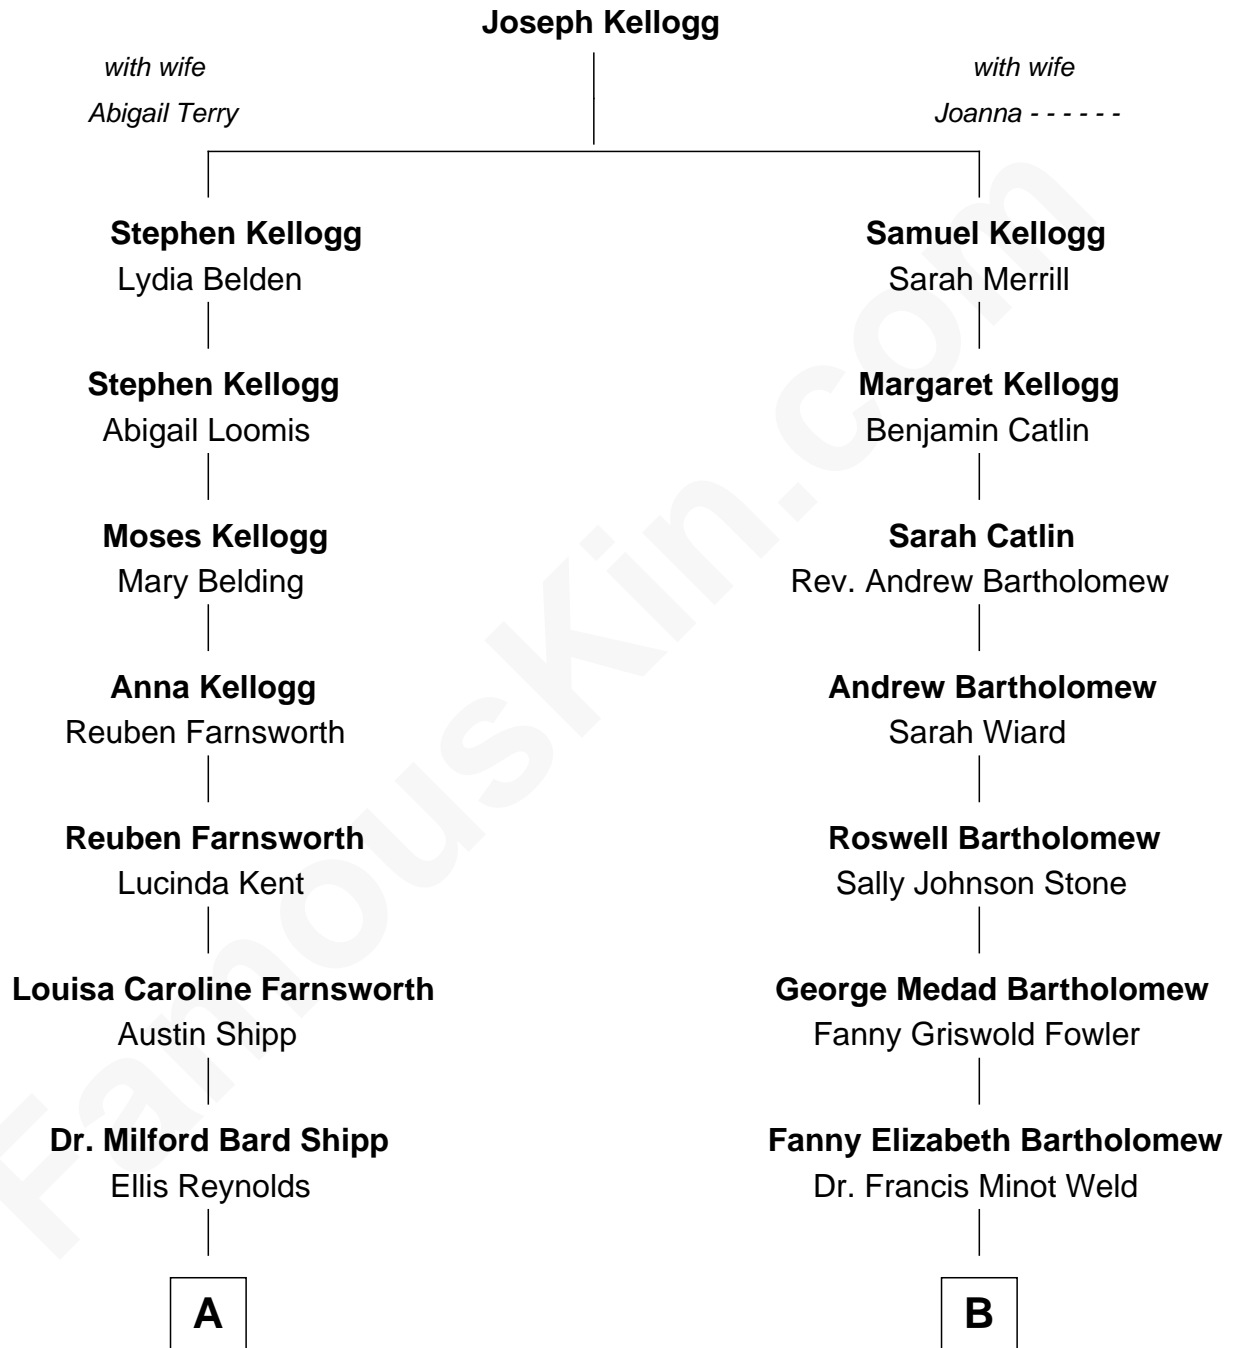

FamousKin.com Relationship Chart of

Amy Adams
Movie Actress

9th cousin 1 time removed of

Bill Weld

68th Governor of Massachusetts

A

Olea Shipp
John Hyrum Hill

Olea Lorraine Hill
Frank Ralph Adams

Richard Kent Adams
Kathryn Hicken

Amy Adams
Movie Actress

B

Francis Minot Weld
Margaret Low White

David Weld
Mary Blake Nichols

Bill Weld
68th Governor of Massachusetts