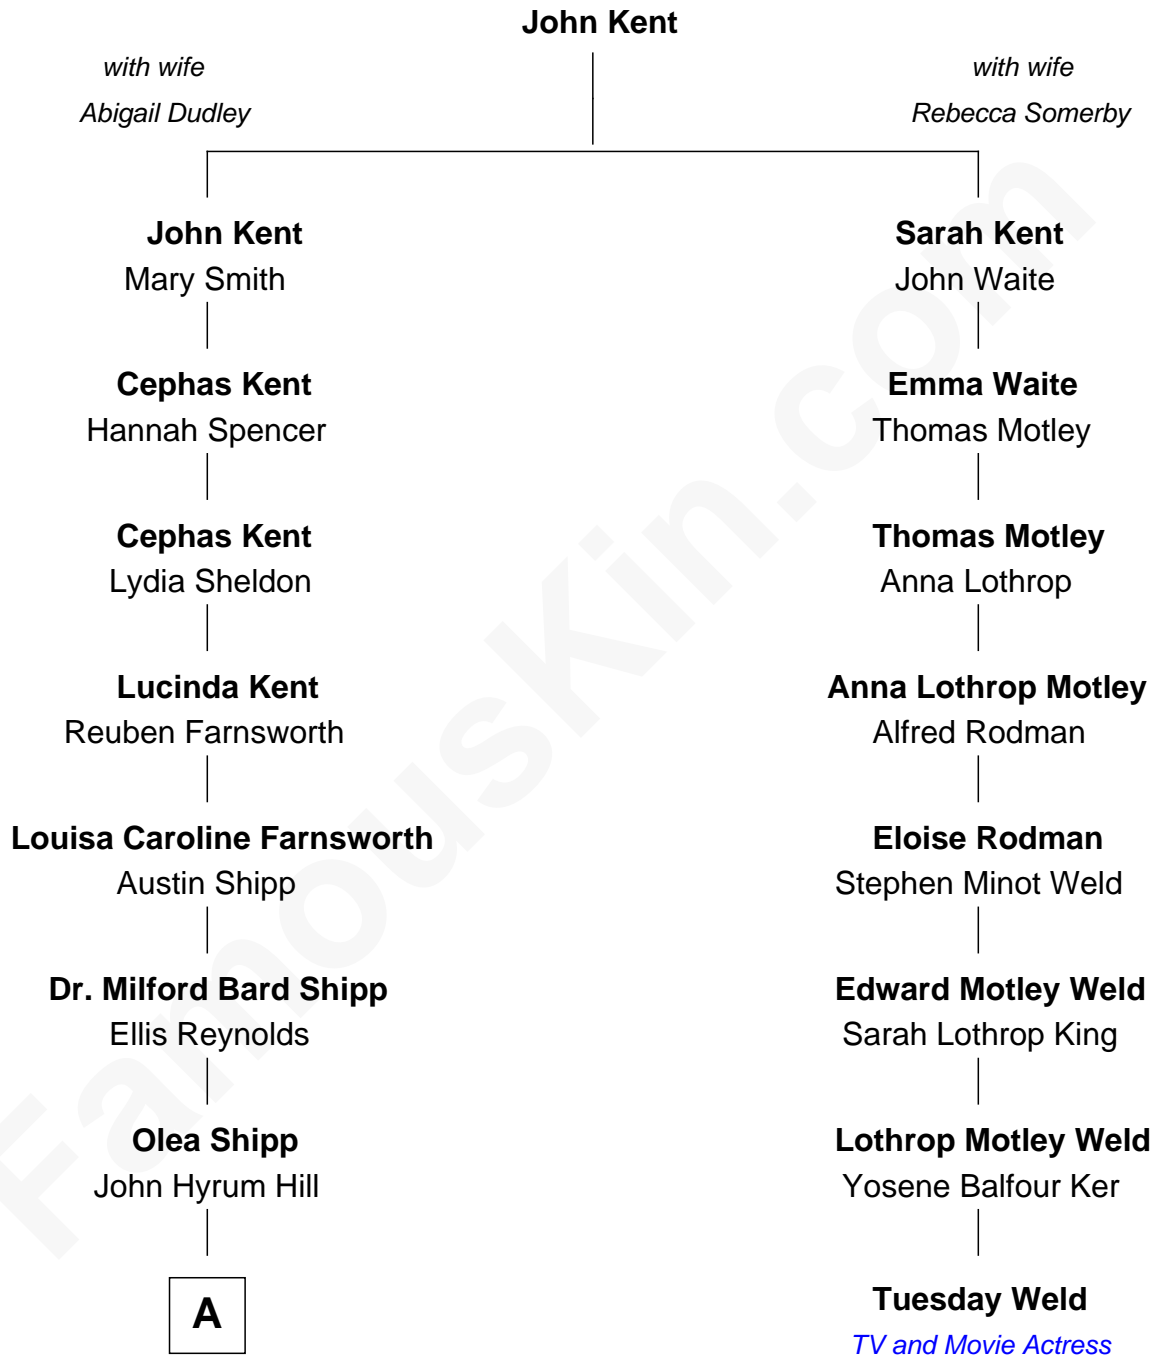

FamousKin.com Relationship Chart of

Amy Adams
Movie Actress

7th cousin 2 times removed of

Tuesday Weld
TV and Movie Actress

A

—
Olea Lorraine Hill
Frank Ralph Adams

—
Richard Kent Adams
Kathryn Hicken

—
Amy Adams
Movie Actress

FamousKin.com