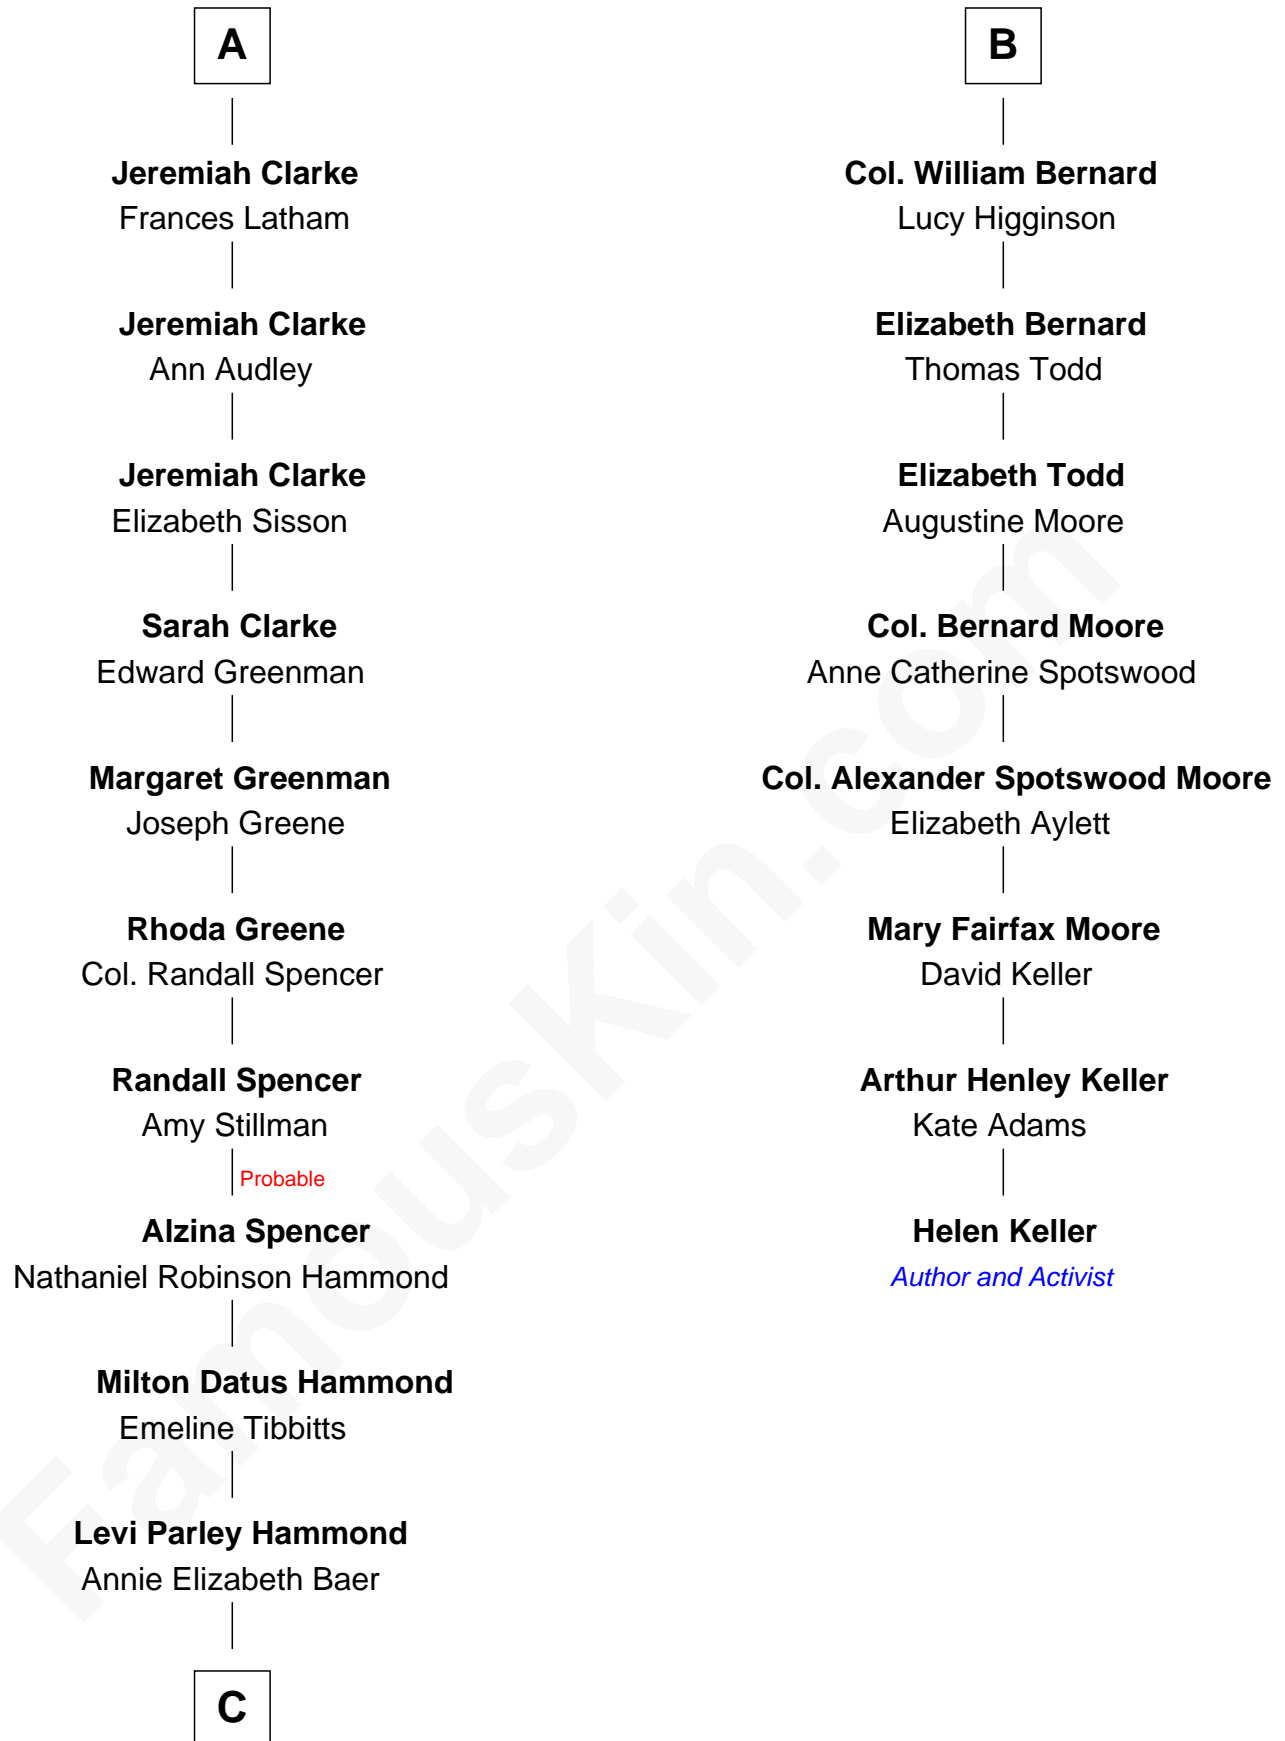

FamousKin.com Relationship Chart of

Amy Adams

Movie Actress

14th cousin 6 times removed of

Helen Keller

Author and Activist

Stephen le Scrope

Margery de Welles

George Clerke

Elizabeth Wilsford

James Clerke

Mary Saxby

William Clerke

Mary Weston

A

John le Scrope

Elizabeth Chaworth

Elizabeth le Scrope

Sir Henry le Scrope

Margaret Scrope

John Bernard

John Bernard

Margaret Daundelyn

John Bernard

Cecily Muscote

Francis Bernard

Alice Hazlewood

Sir Francis Bernard

Mary Woolhouse

B

C

—
Grant Levi Hammond