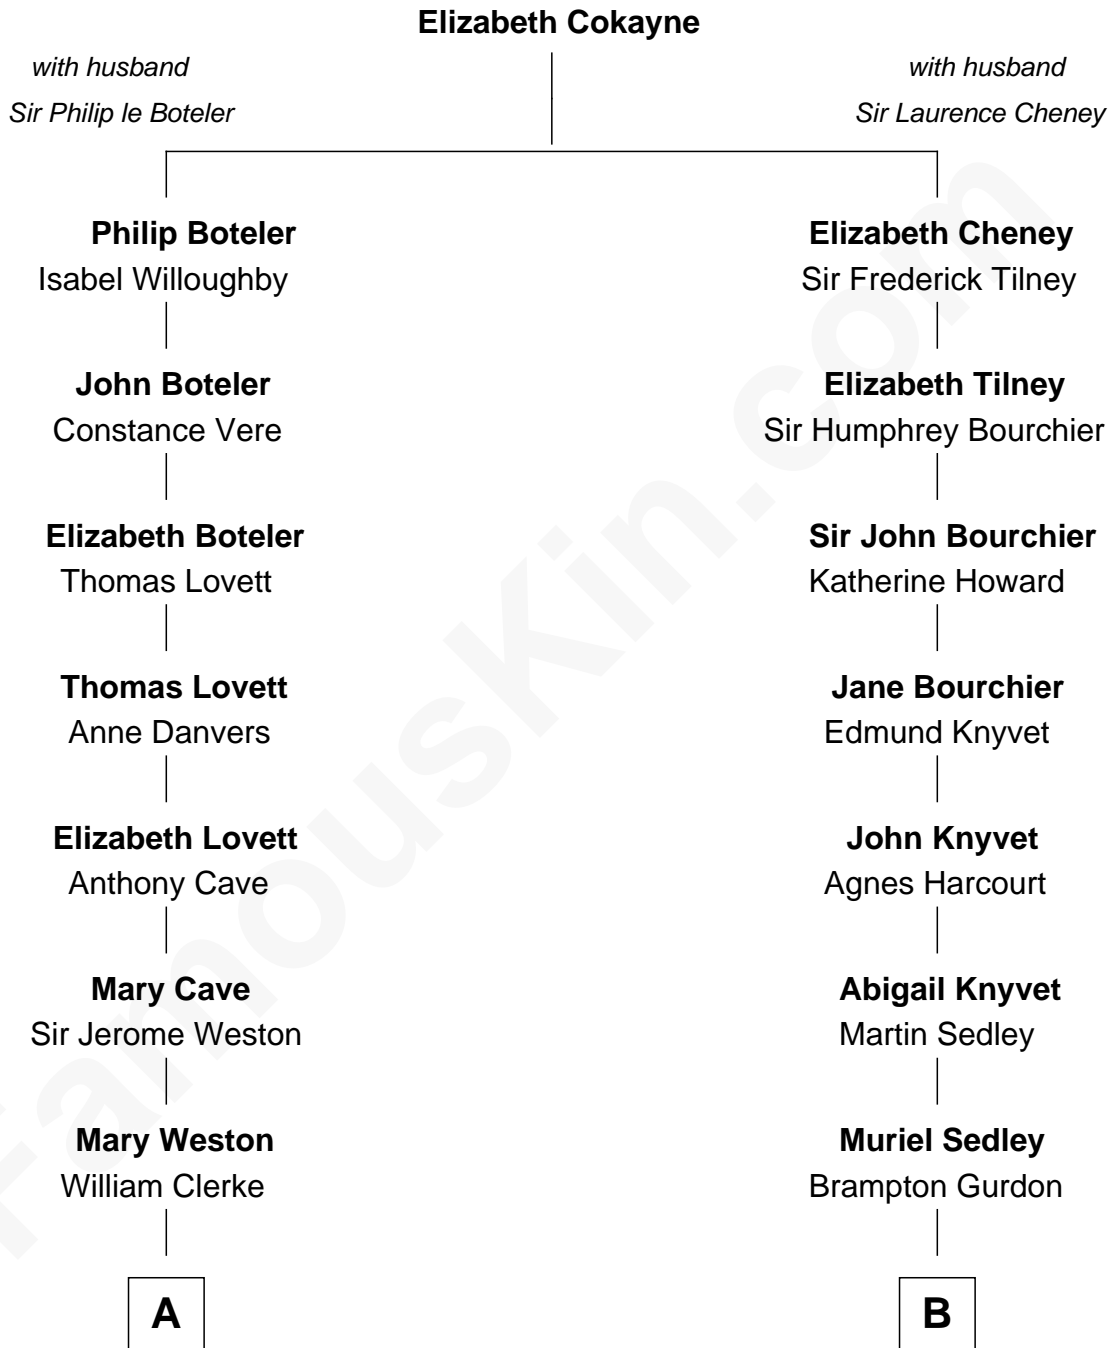

FamousKin.com Relationship Chart of

Amy Adams
Movie Actress

15th cousin 5 times removed of

Leverett Saltonstall
55th Governor of Massachusetts

C

—
Grant Levi Hammond

Rita Otterbeck

—
Colleen Hammond

Joseph Hugh Hicken

—
Kathryn Hicken

Richard Kent Adams

—
Amy Adams

Movie Actress

FamousKin.com