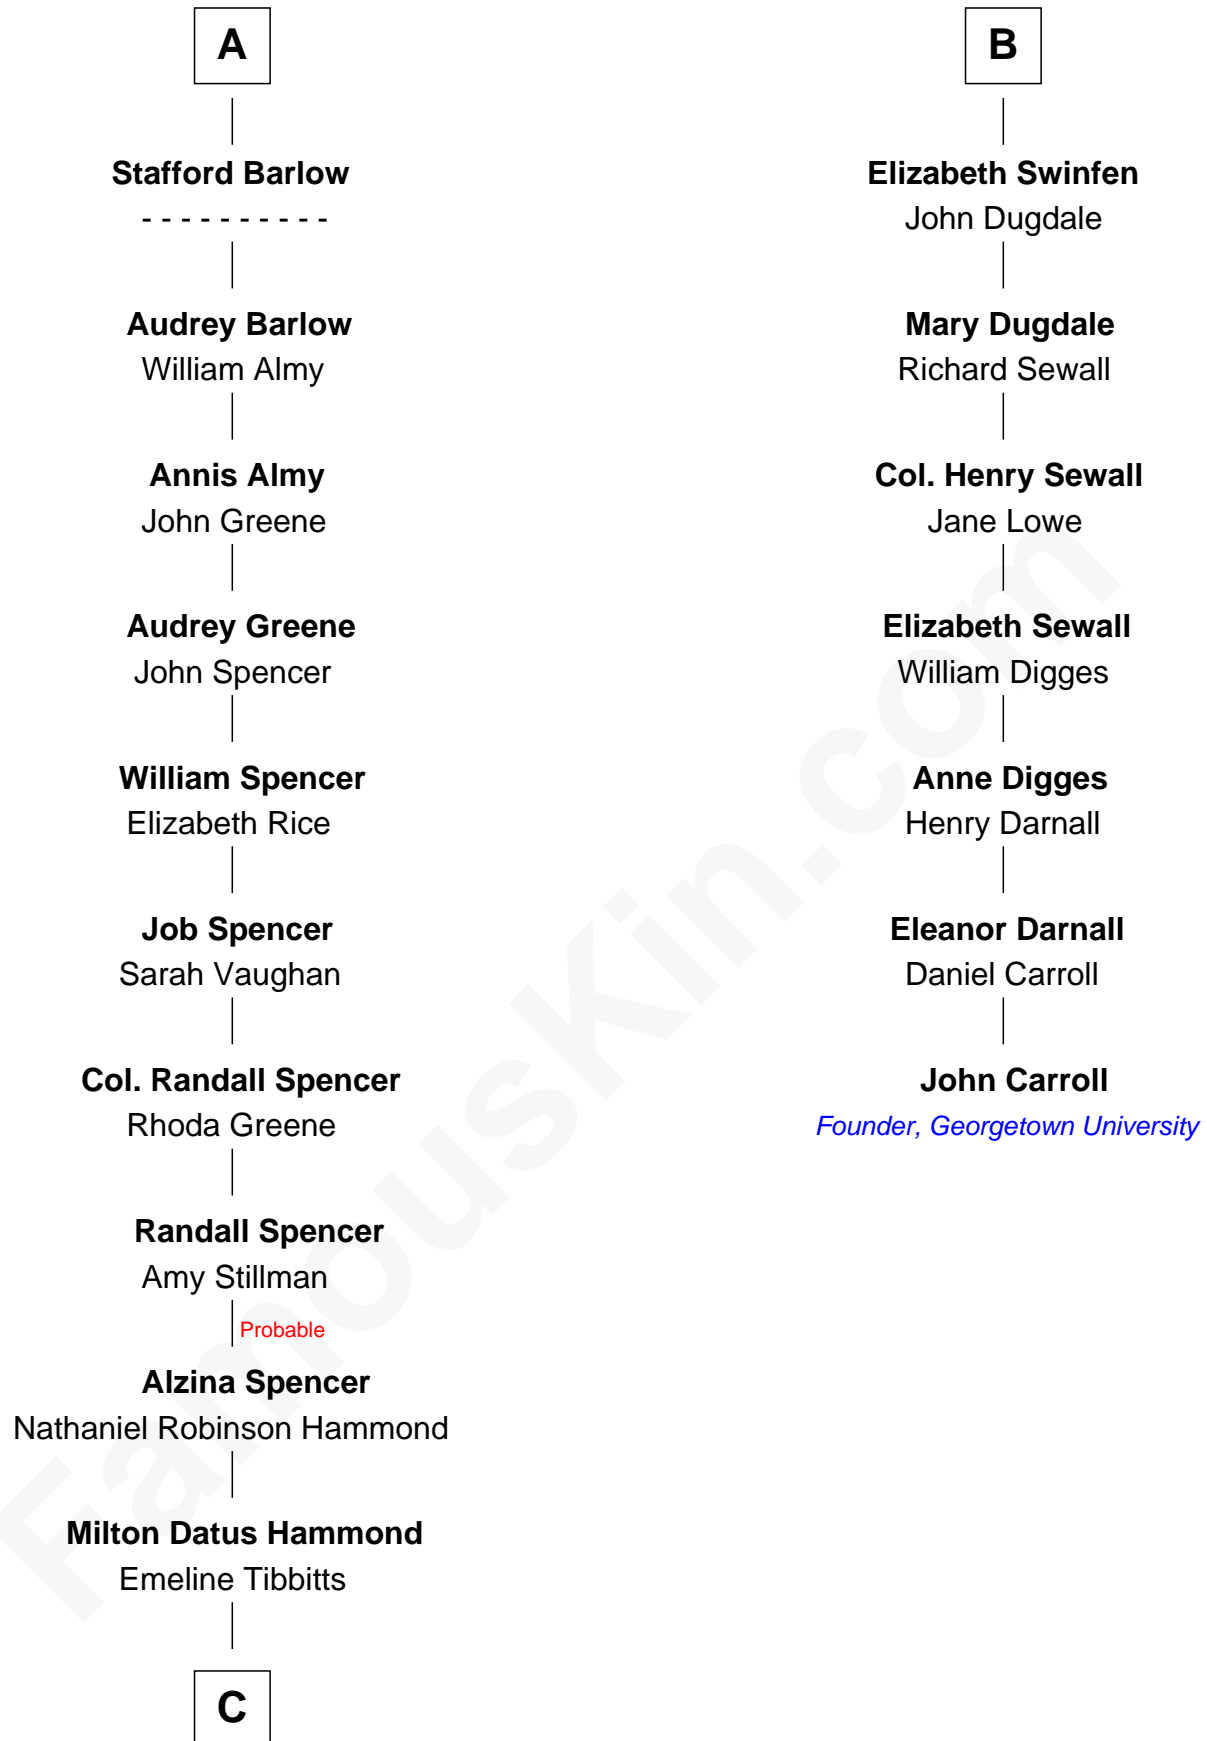

# FamousKin.com Relationship Chart of

**Amy Adams**

*Movie Actress*

13th cousin 8 times removed of

**John Carroll**

*Founder of Georgetown University*

**C**

—  
**Levi Parley Hammond**

Annie Elizabeth Baer

—  
**Grant Levi Hammond**

Rita Otterbeck

—  
**Colleen Hammond**

Joseph Hugh Hicken

—  
**Kathryn Hicken**

Richard Kent Adams

—  
**Amy Adams**