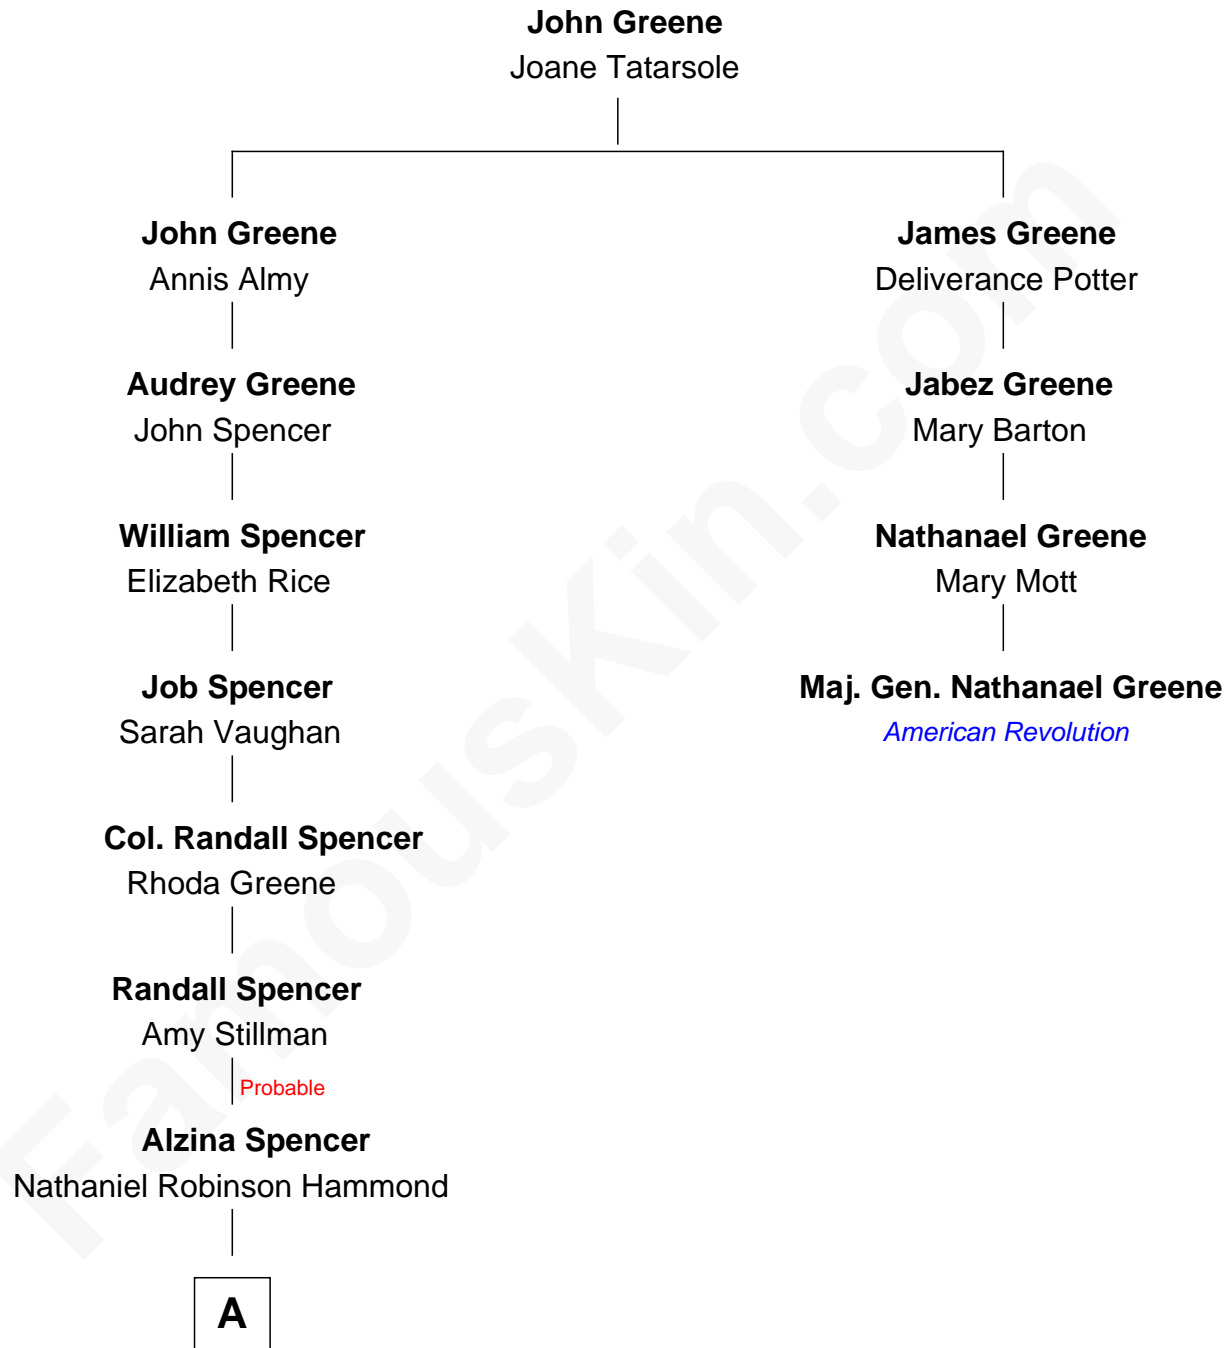

# FamousKin.com Relationship Chart of

**Amy Adams**

*Movie Actress*

3rd cousin 9 times removed of

**Maj. Gen. Nathanael Greene**

*American Revolution*

**A**

—  
**Milton Datus Hammond**

Emeline Tibbitts

—  
**Levi Parley Hammond**

Annie Elizabeth Baer

—  
**Grant Levi Hammond**

Rita Otterbeck

—  
**Colleen Hammond**

Joseph Hugh Hicken

—  
**Kathryn Hicken**

Richard Kent Adams

—  
**Amy Adams**

*Movie Actress*