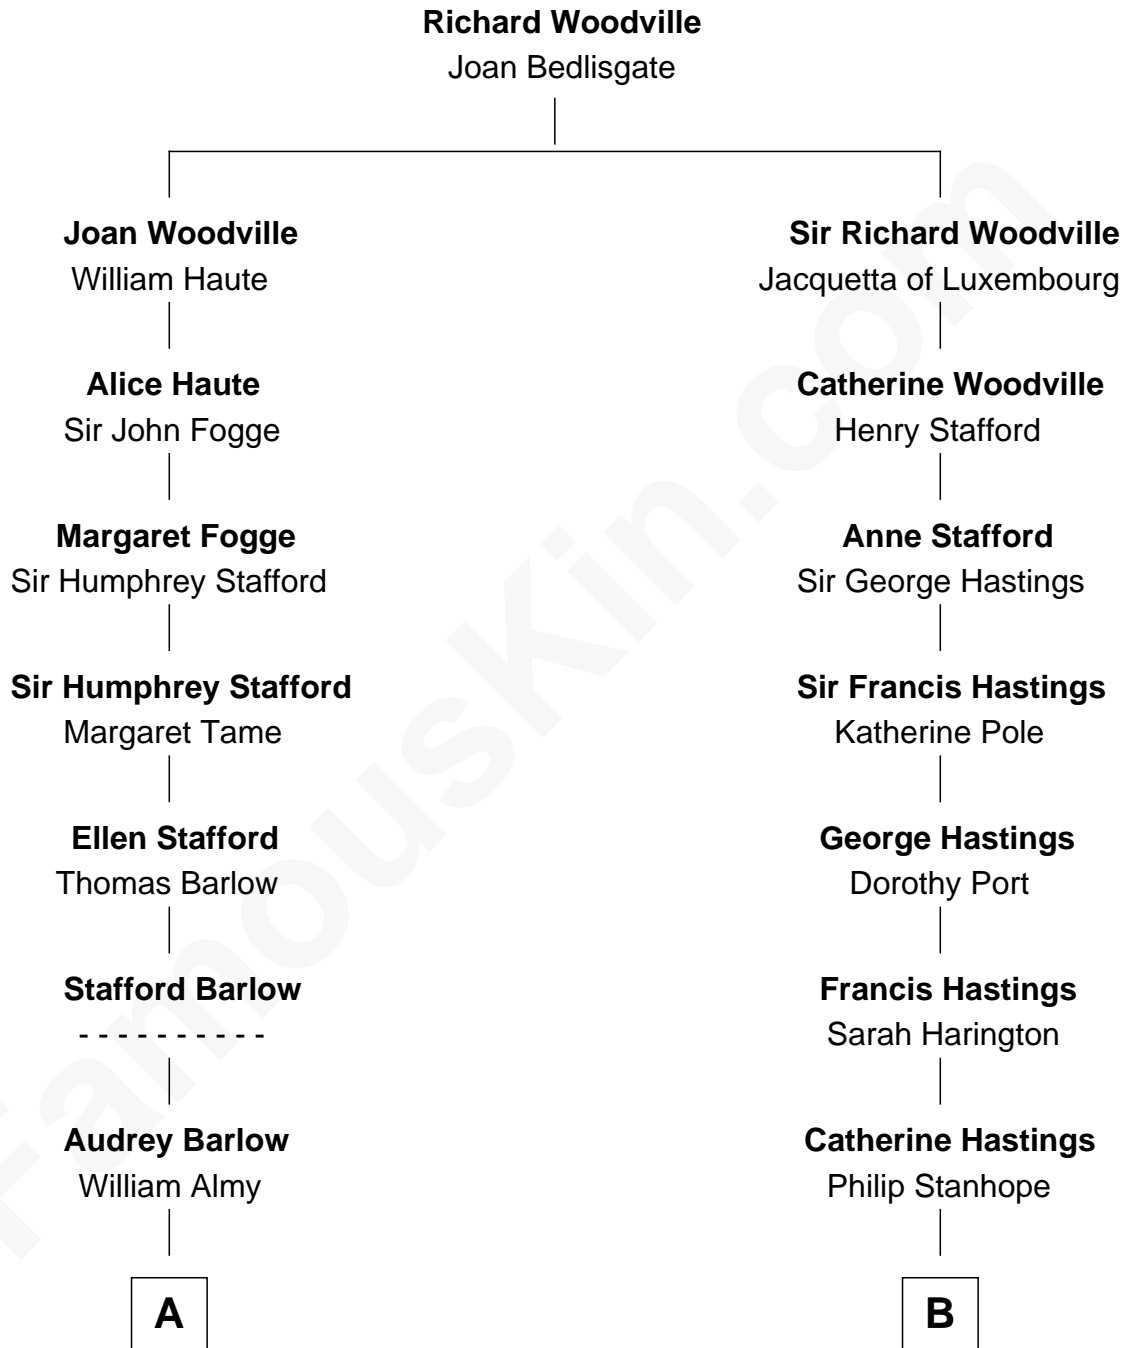

# FamousKin.com Relationship Chart of

**Amy Adams**

*Movie Actress*

13th cousin 6 times removed of

**Lewis Carroll**

*Author of Alice in Wonderland*

**C**

—  
**Colleen Hammond**  
Joseph Hugh Hicken

—  
**Kathryn Hicken**  
Richard Kent Adams

—  
**Amy Adams**  
*Movie Actress*

FamousKin.com