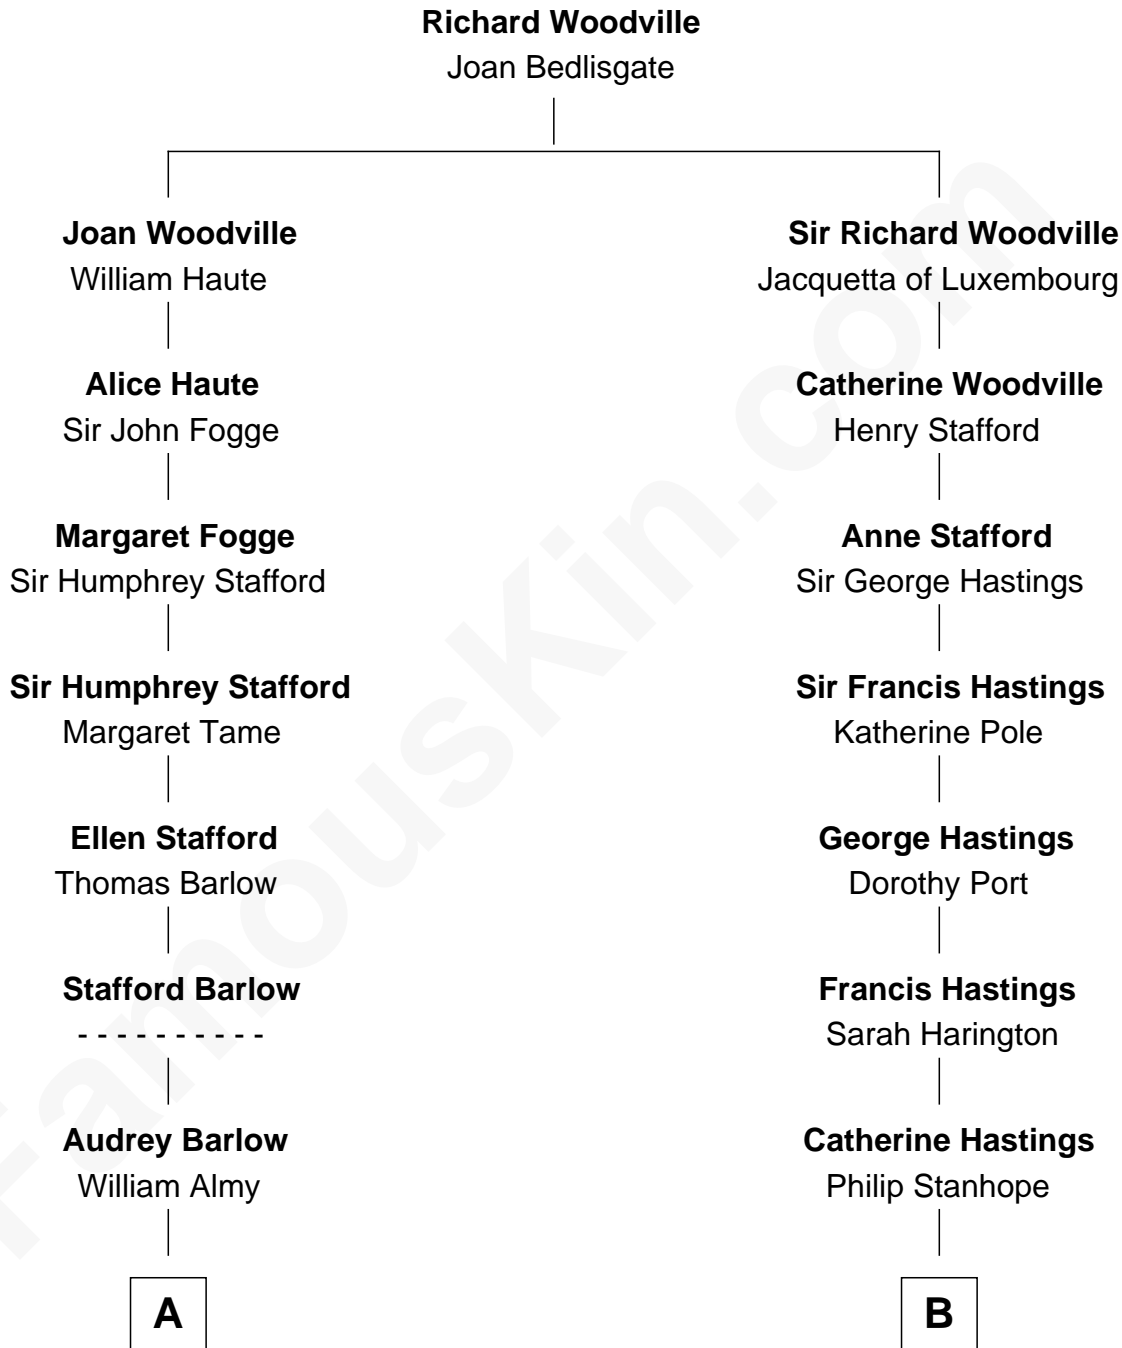

FamousKin.com Relationship Chart of

Amy Adams
Movie Actress

14th cousin 5 times removed of

E. M. Forster
English Novelist

C

—
Colleen Hammond
Joseph Hugh Hicken

—
Kathryn Hicken
Richard Kent Adams

—
Amy Adams
Movie Actress

FamousKin.com