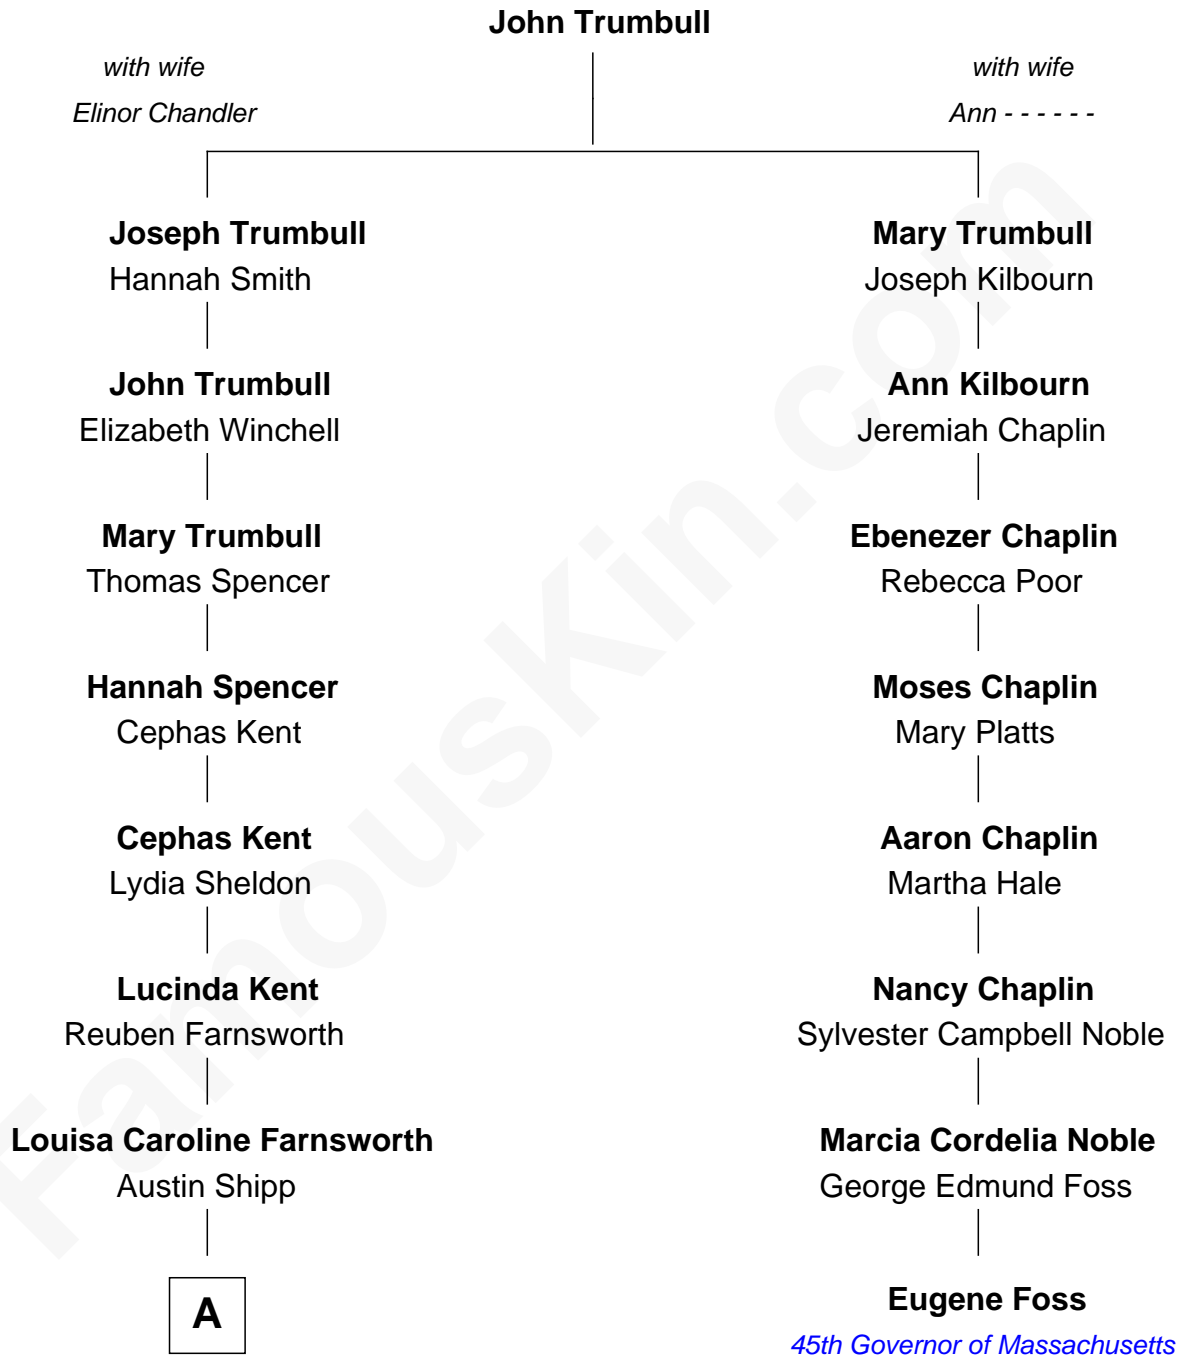

FamousKin.com Relationship Chart of

Amy Adams
Movie Actress

7th cousin 4 times removed of

Eugene Foss

45th Governor of Massachusetts

A

—
Dr. Milford Bard Shipp

Ellis Reynolds

—
Olea Shipp

John Hyrum Hill

—
Olea Lorraine Hill

Frank Ralph Adams

—
Richard Kent Adams

Kathryn Hicken

—
Amy Adams

Movie Actress