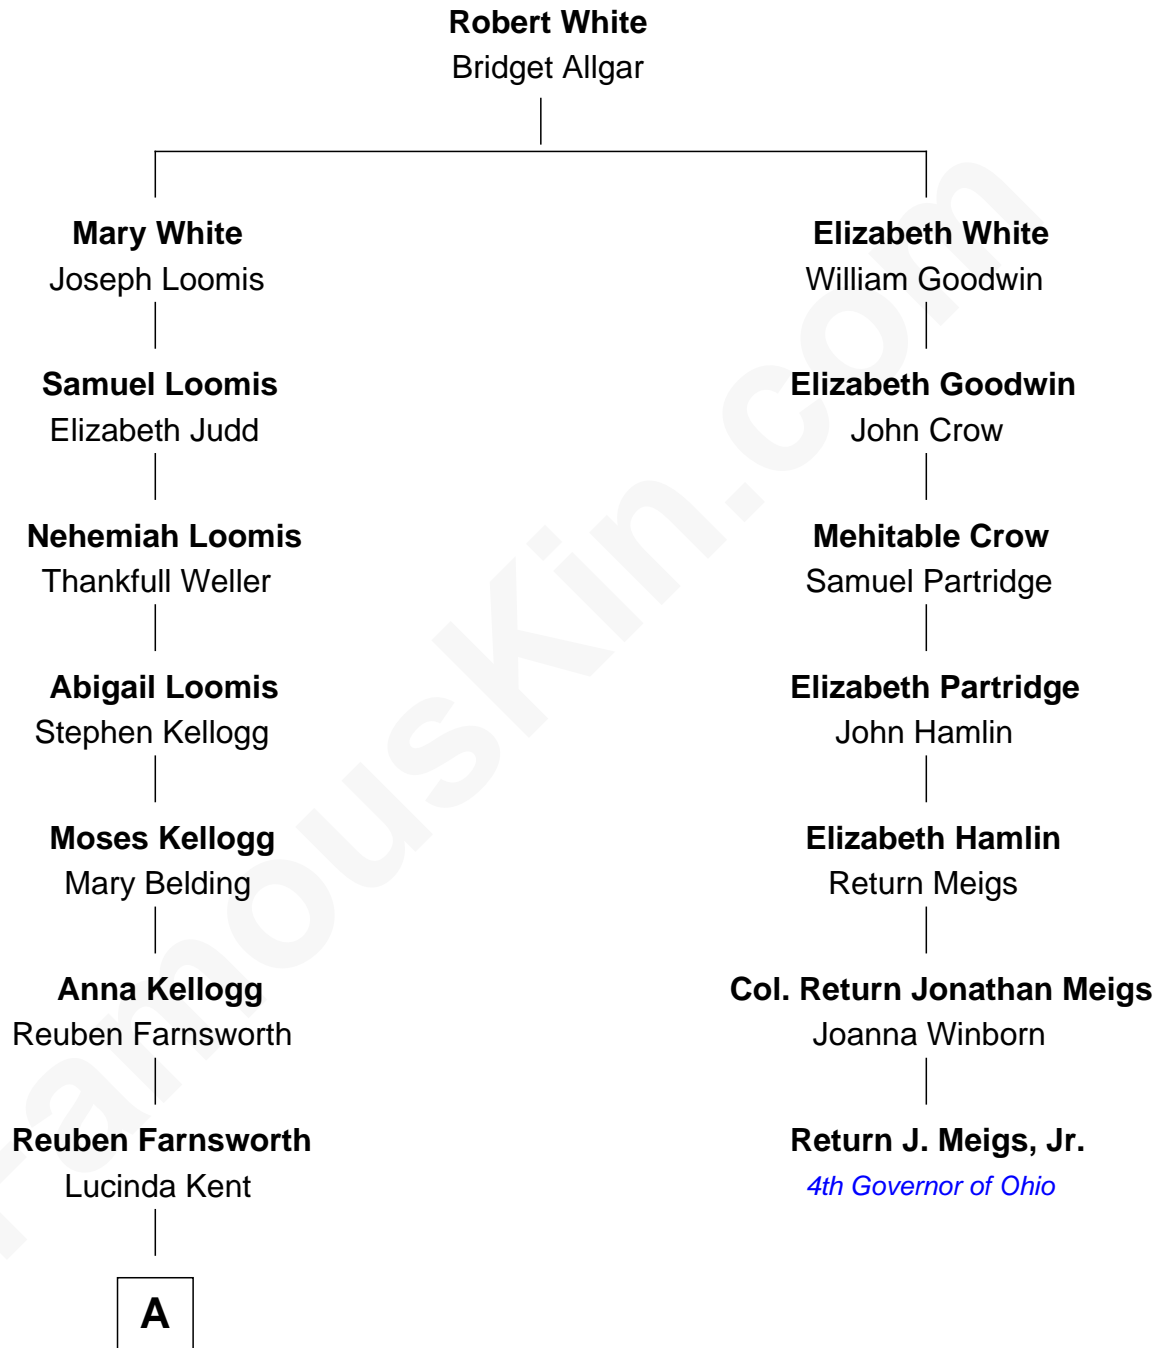

FamousKin.com Relationship Chart of

Amy Adams
Movie Actress

6th cousin 6 times removed of

Return J. Meigs, Jr.
4th Governor of Ohio

A

—
Louisa Caroline Farnsworth

Austin Shipp

—
Dr. Milford Bard Shipp

Ellis Reynolds

—
Olea Shipp

John Hyrum Hill

—
Olea Lorraine Hill

Frank Ralph Adams

—
Richard Kent Adams

Kathryn Hicken

—
Amy Adams