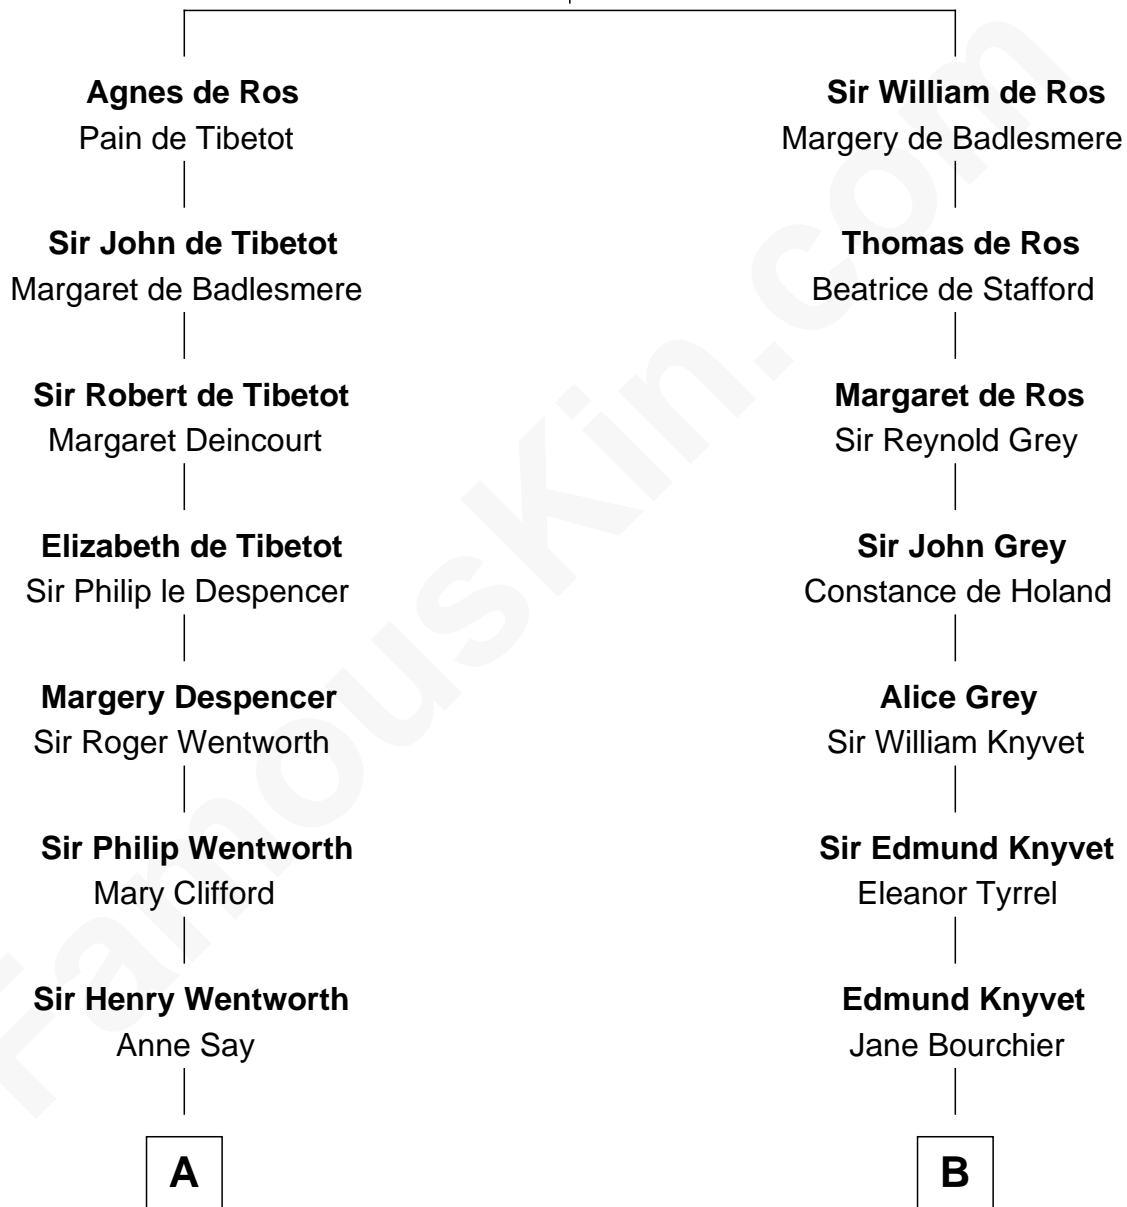

# FamousKin.com Relationship Chart of

**Jane Seymour**

*3rd Wife of King Henry VIII*

8th cousin 13 times removed of

**Story Musgrave**

*NASA Astronaut*

**William de Ros**  
Maude de Vaux

**C**

William Gray

Sarah Frances Loring

Edward Gray

Elizabeth Gray Story

Marguerite Gray

John Butler Swann

Marguerite Swann

Percy Musgrave

Story Musgrave

*NASA Astronaut*

FamousKin.com