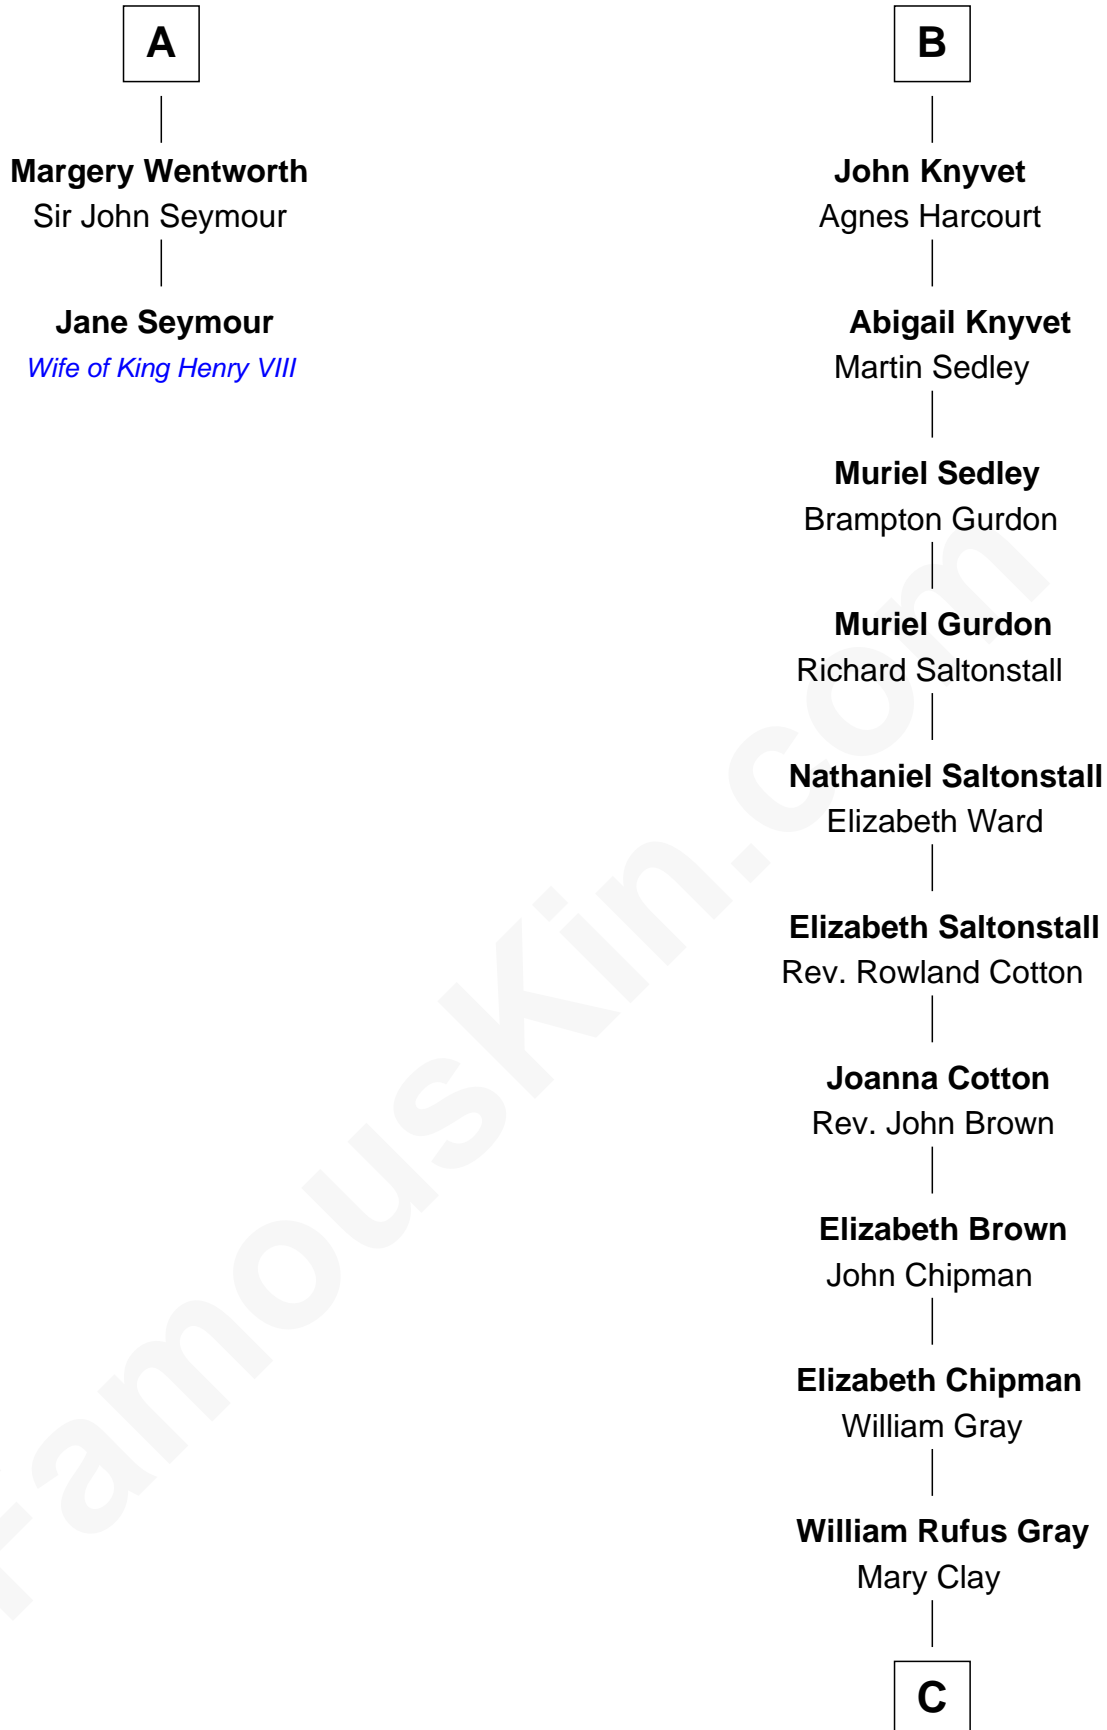

# FamousKin.com Relationship Chart of

**Jane Seymour**

*3rd Wife of King Henry VIII*

8th cousin 13 times removed of

**Story Musgrave**

*NASA Astronaut*

**William de Ros**  
Maude de Vaux

**C**

William Gray

Sarah Frances Loring

Edward Gray

Elizabeth Gray Story

Marguerite Gray

John Butler Swann

Marguerite Swann

Percy Musgrave