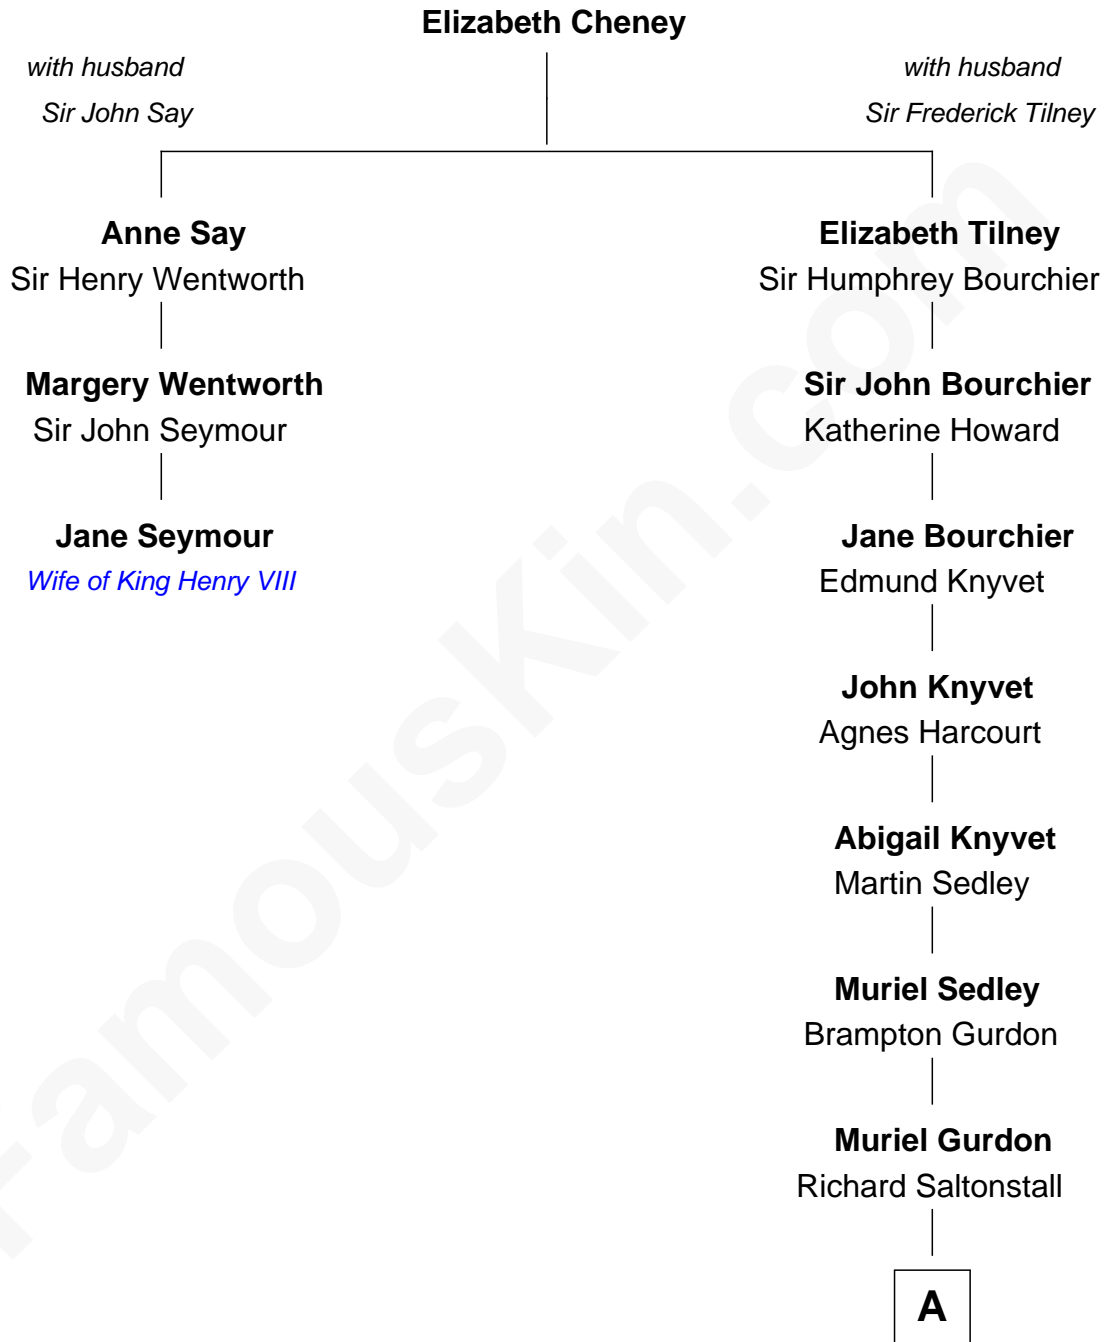

FamousKin.com Relationship Chart of

Jane Seymour

3rd Wife of King Henry VIII

2nd cousin 15 times removed of

Story Musgrave

NASA Astronaut

A

Nathaniel Saltonstall

William Gray

William Rufus Gray

Mary Clay

William Gray

Sarah Frances Loring

Edward Gray

Elizabeth Gray Story

Marguerite Gray