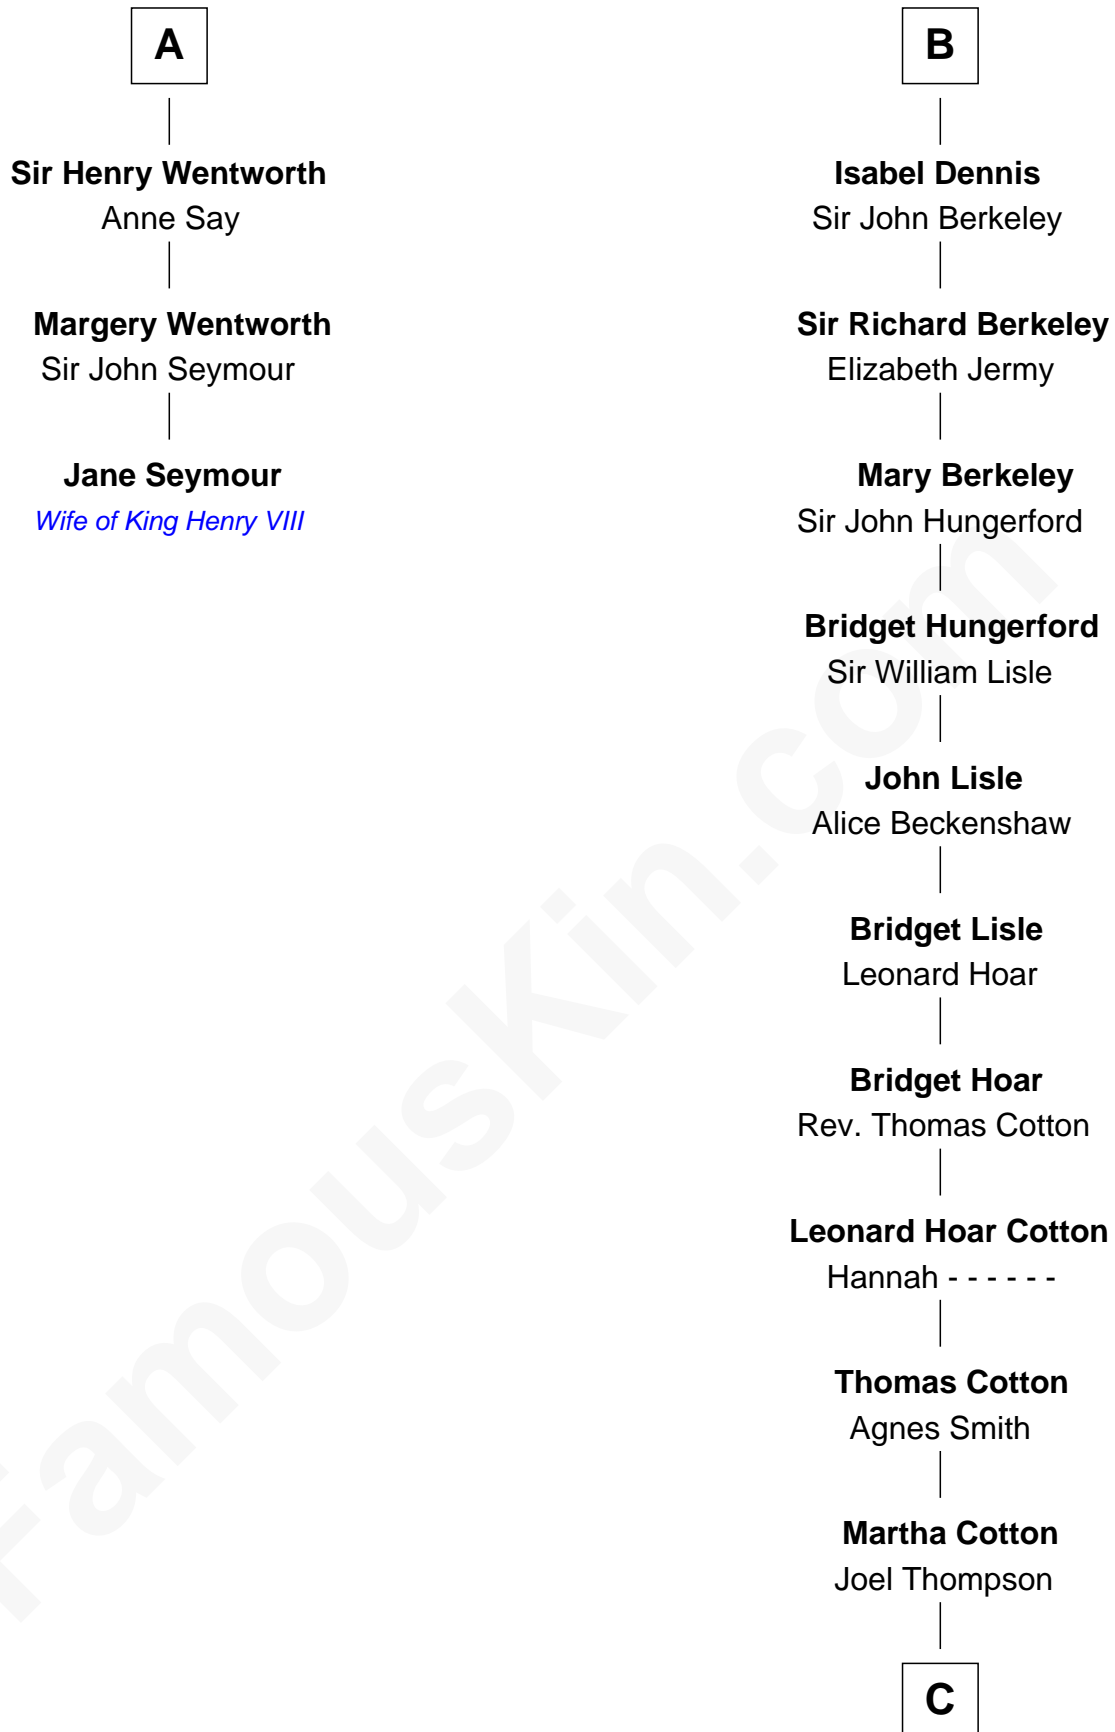

FamousKin.com Relationship Chart of

Jane Seymour

3rd Wife of King Henry VIII

9th cousin 10 times removed of

Emma Eames

Opera Singer

C

Martha Cotton Thompson