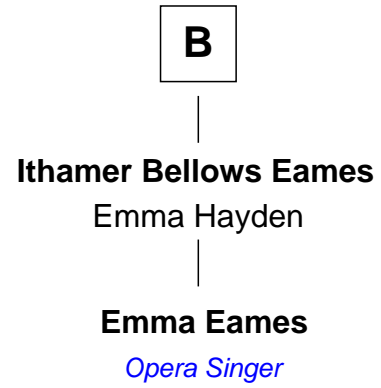

FamousKin.com Relationship Chart of

Jane Seymour

3rd Wife of King Henry VIII

7th cousin 11 times removed of

Emma Eames

Opera Singer

Henry Plantagenet

Maud de Chaworth

Mary Clifford

Sir Philip Wentworth

Sir Henry Wentworth

Anne Say

Margery Wentworth

Sir John Seymour

Jane Seymour

Wife of King Henry VIII

Joan of Lancaster

John de Mowbray

John de Mowbray

Elizabeth de Segrave

Sir Thomas Mowbray

Elizabeth Fitzalan

Isabel Mowbray

Sir James Berkeley

Maurice Berkeley

Isabel Mead

Anne Berkeley

Sir William Dennis

Isabel Dennis

Sir John Berkeley

A

FamousKin.com