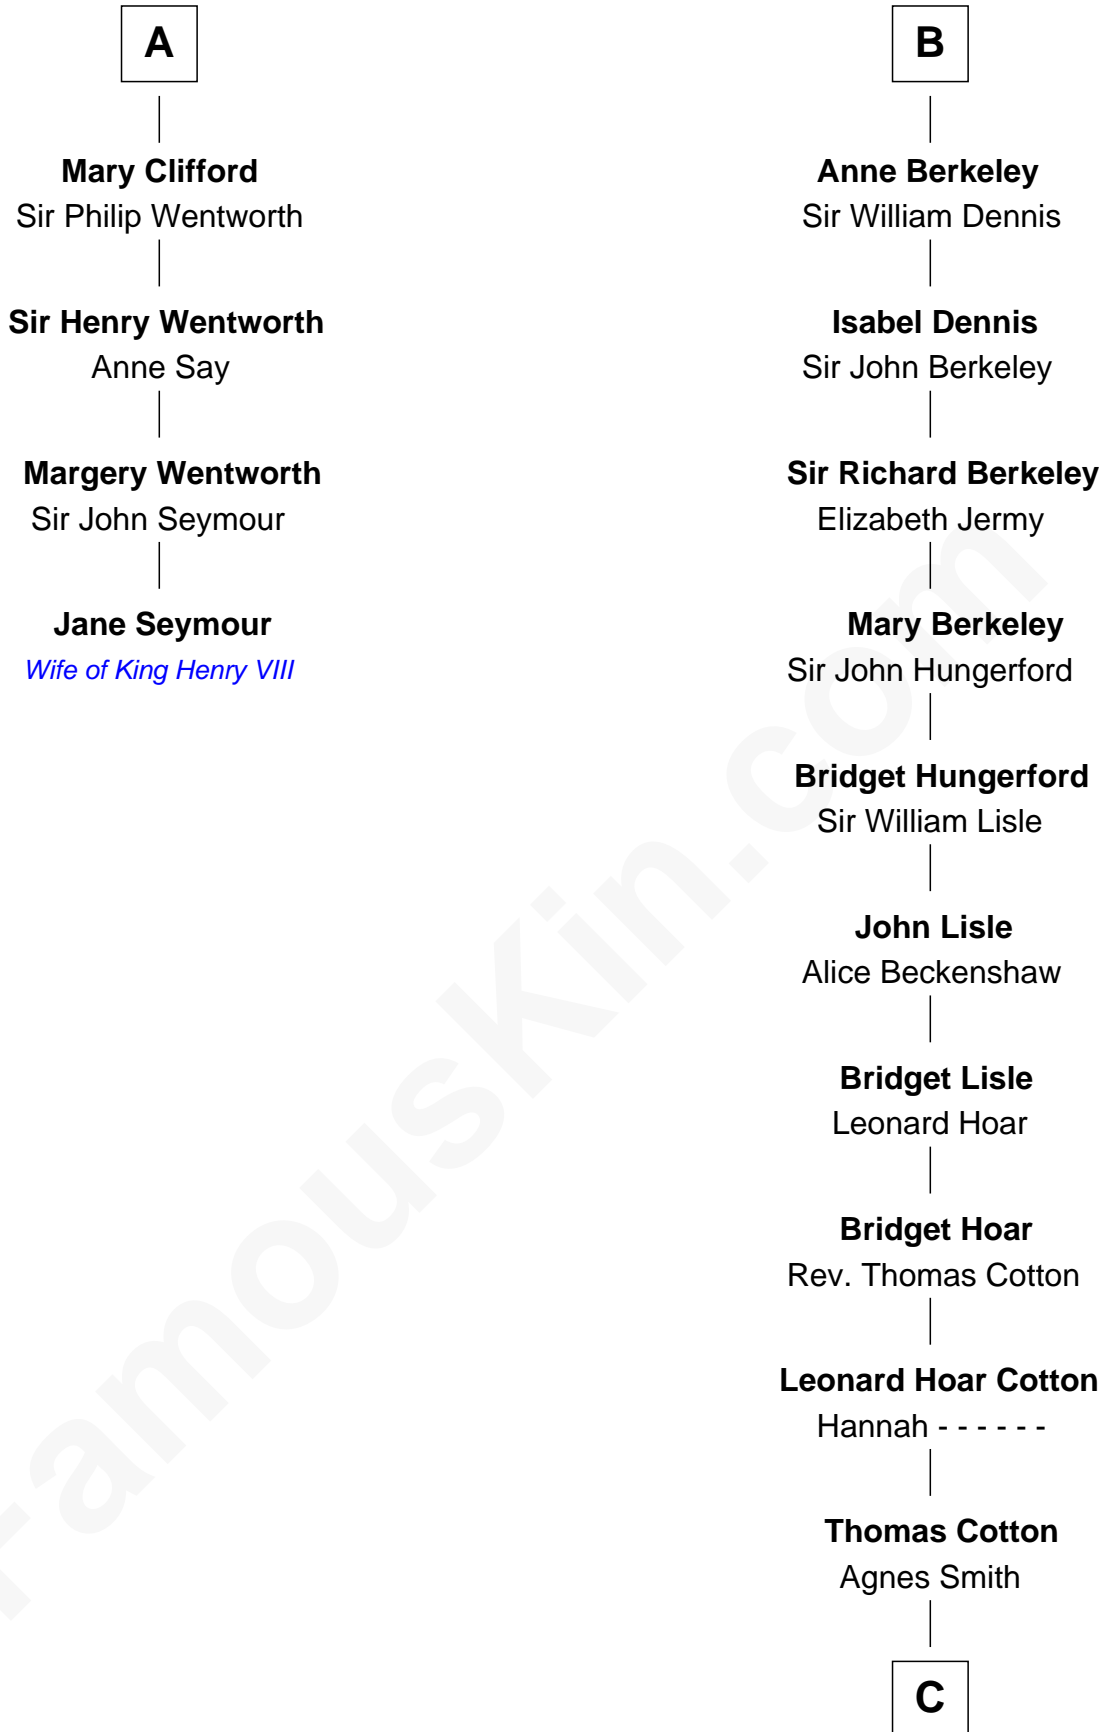

## Relationship Chart of

**Jane Seymour**

*3rd Wife of King Henry VIII*

10th cousin 10 times removed of

**Emma Eames**

*Opera Singer*

**C**

**Martha Cotton**