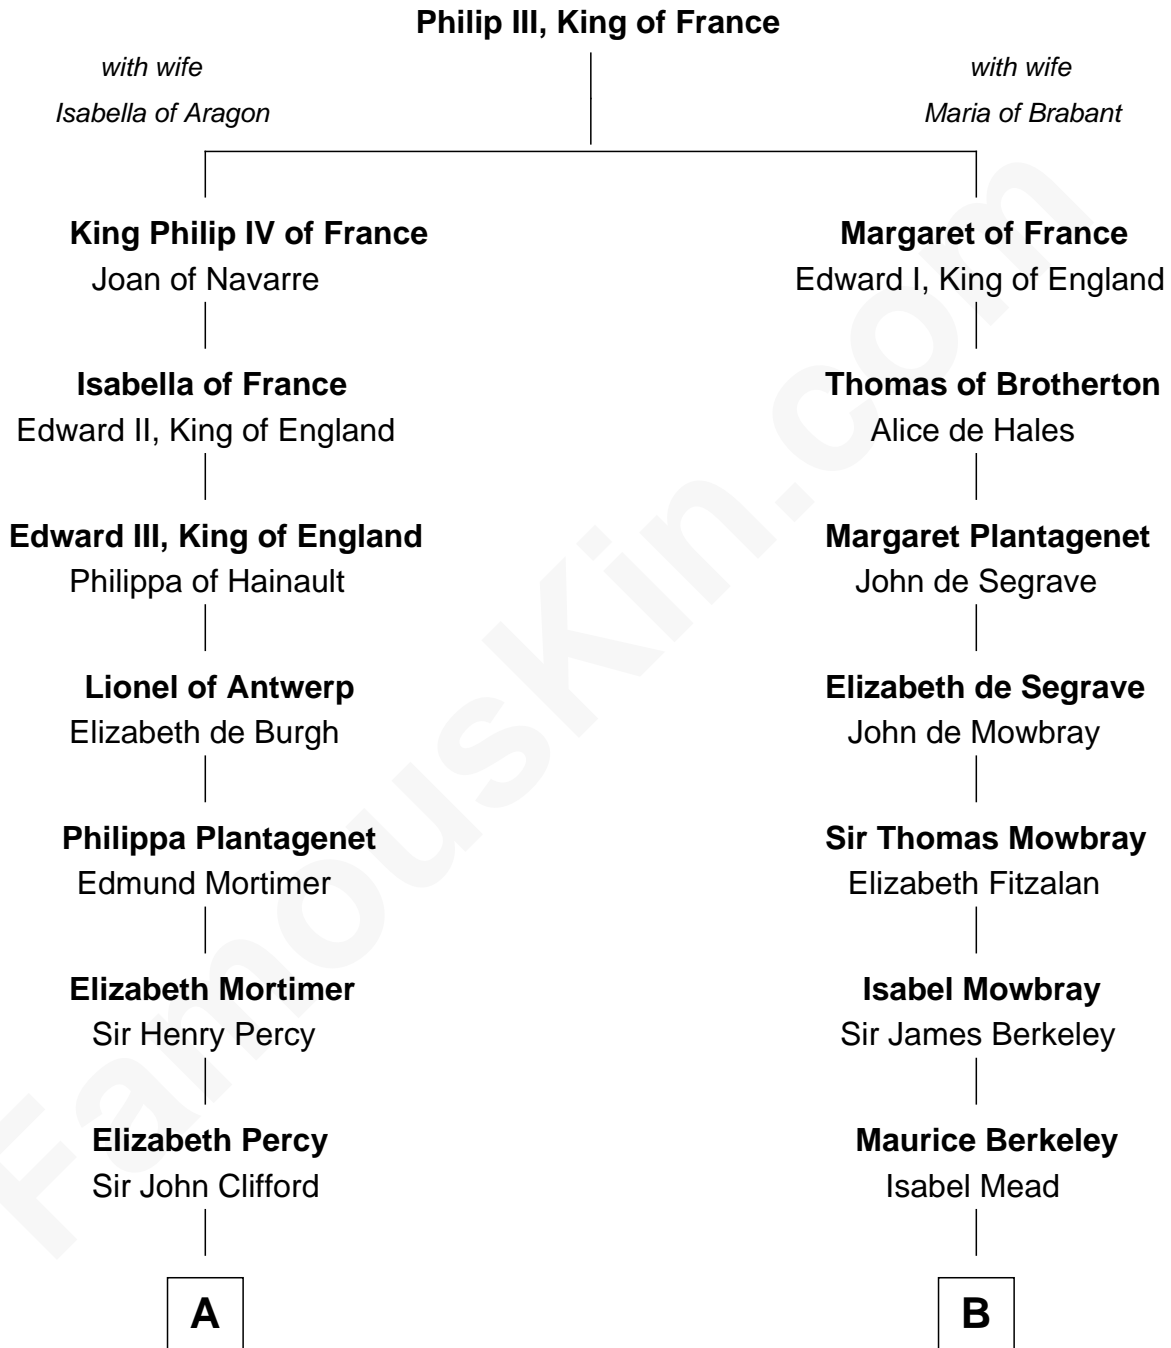

## Relationship Chart of

**Jane Seymour**

*3rd Wife of King Henry VIII*

10th cousin 10 times removed of

**Emma Eames**

*Opera Singer*

**C**

**Martha Cotton**