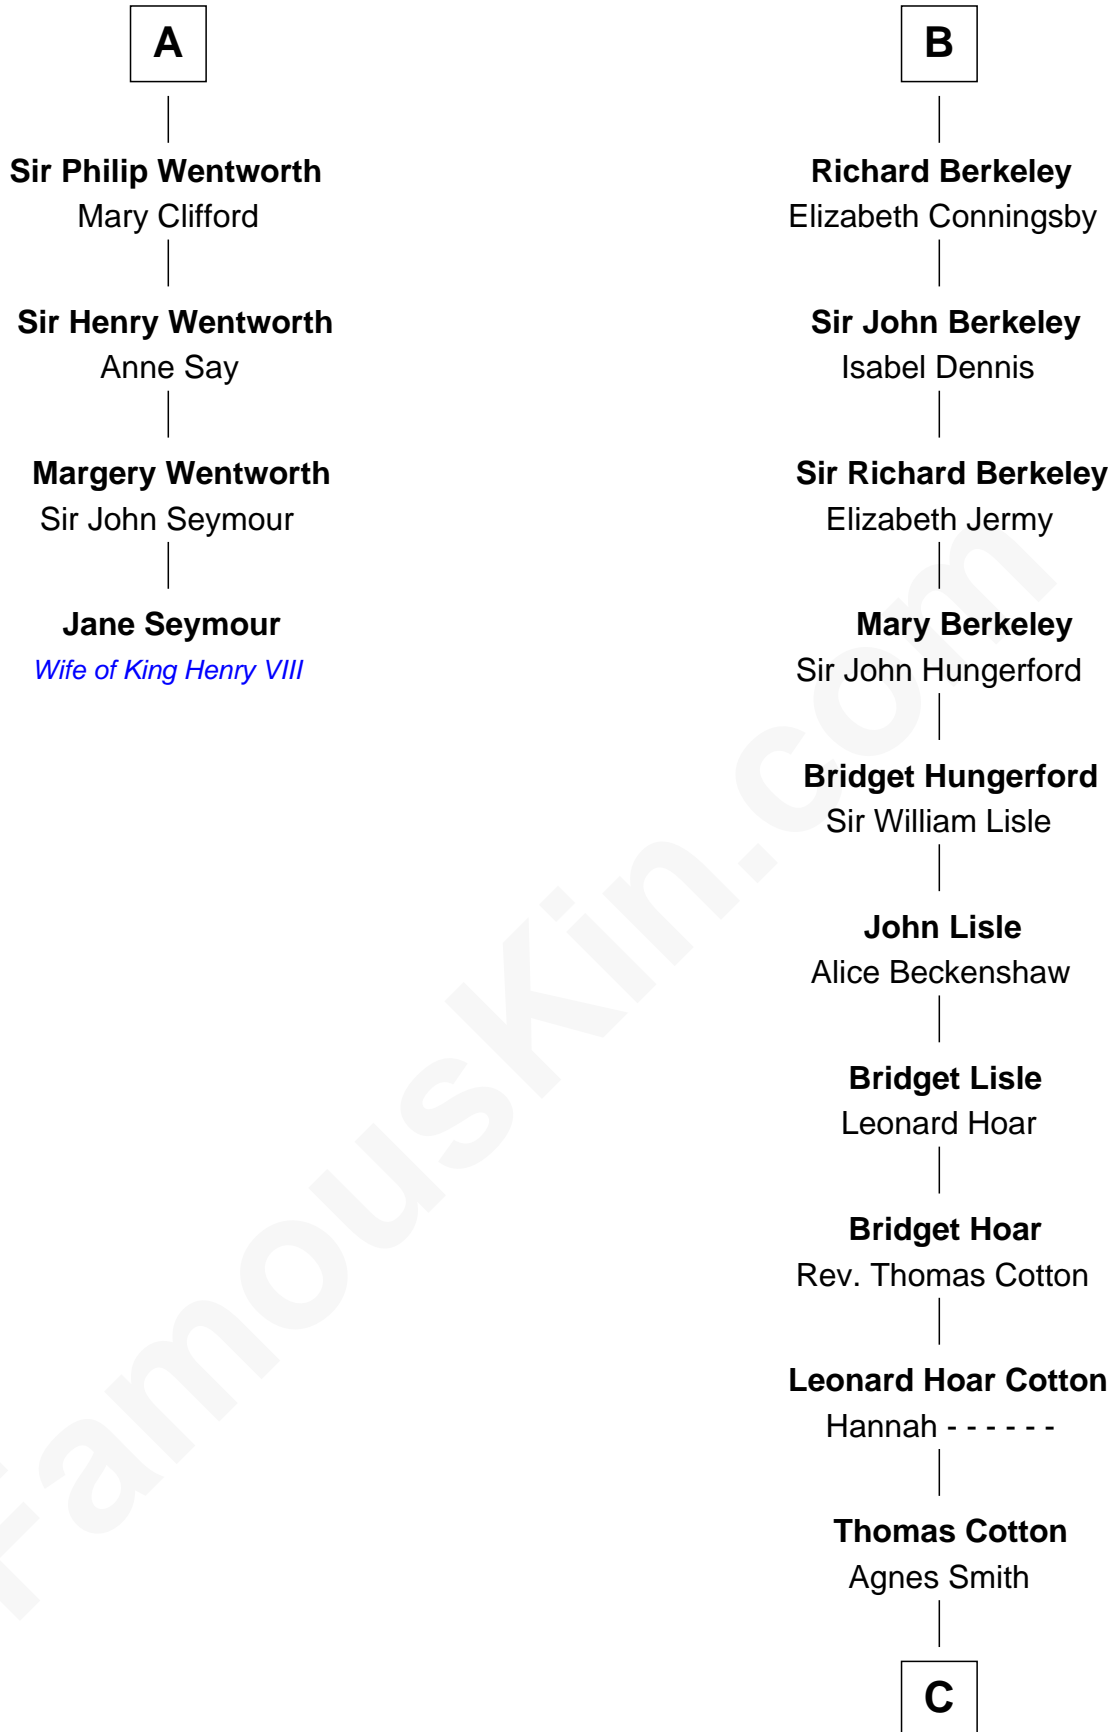

# FamousKin.com Relationship Chart of

**Jane Seymour**

*3rd Wife of King Henry VIII*

10th cousin 10 times removed of

**Emma Eames**

*Opera Singer*

**Sir William de Ferrers**

*with wife  
Sibyl Marshal*

**John Deincourt**  
-----

**Maurice de Berkeley**  
Margaret -----

**Sir William Deincourt**  
Milicent la Zouche

**Thomas Berkeley**  
Catherine Botetourte

**Margaret Deincourt**  
Sir Robert de Tibetot

**Maurice Berkeley**  
Johanna Denham

**Elizabeth de Tibetot**  
Sir Philip le Despencer

**Maurice Berkeley**  
Ellen Montfort

**Margery Despencer**  
Sir Roger Wentworth

**Sir William Berkeley**  
Anne Stafford

**A**

**B**

**C**

**Martha Cotton**

Joel Thompson

**Martha Cotton Thompson**

Nathaniel Eames

**Ithamer Bellows Eames**