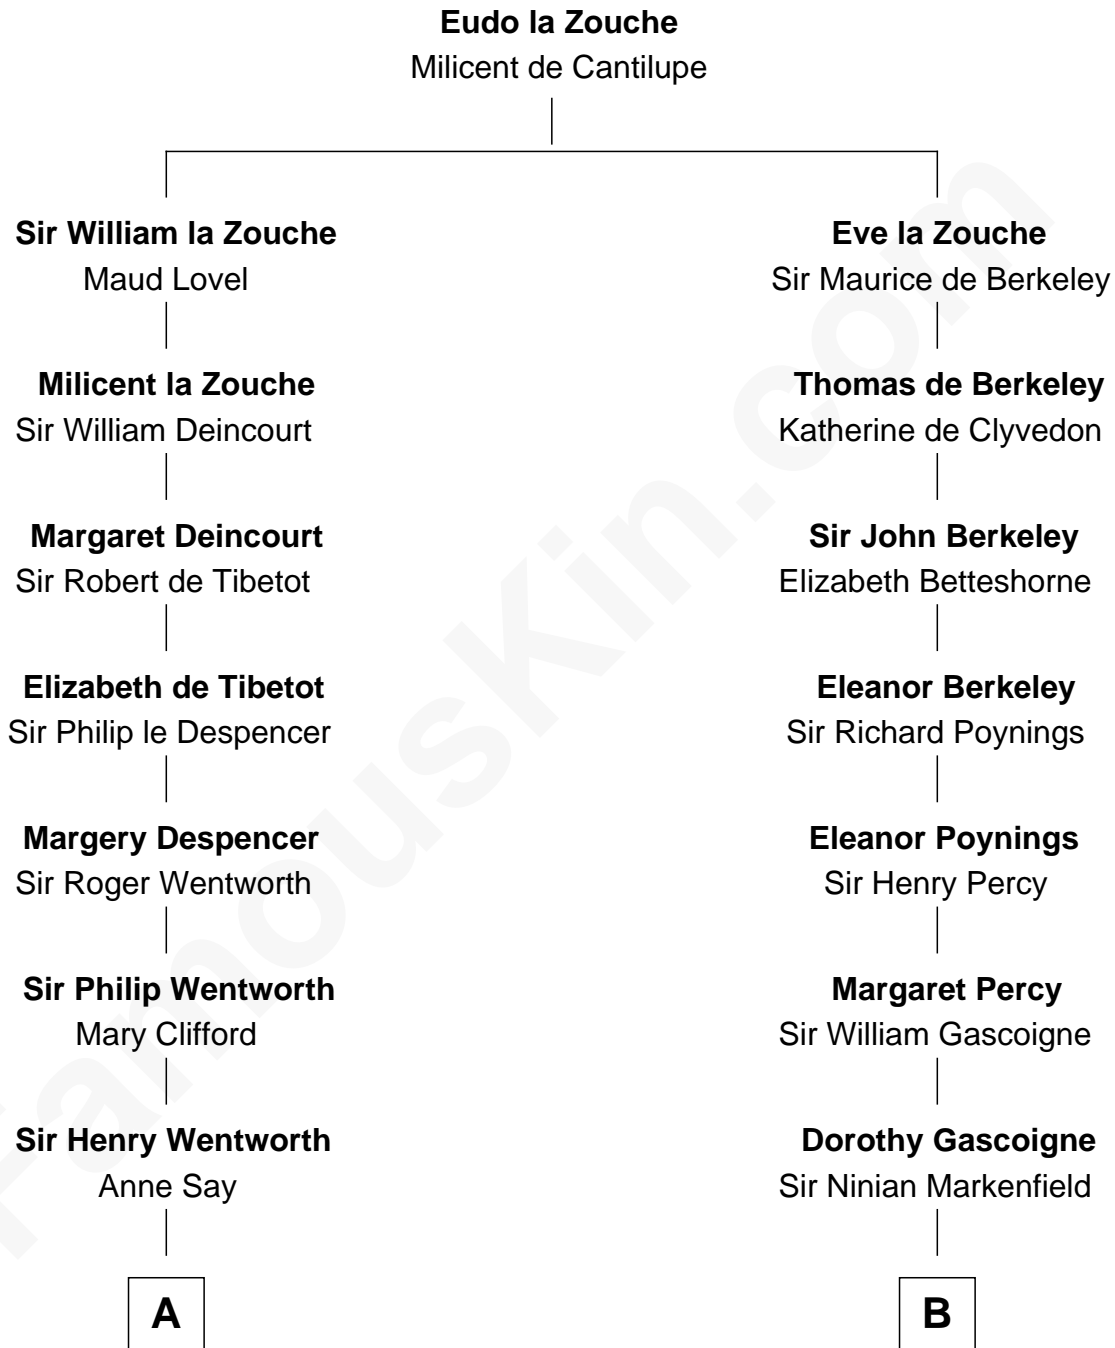

FamousKin.com Relationship Chart of

Jane Seymour

3rd Wife of King Henry VIII

8th cousin 10 times removed of

Horace Gray

U.S. Supreme Court Justice

C

Horace Gray
Harriet Upham

Horace Gray
U.S. Supreme Court Justice

FamousKin.com