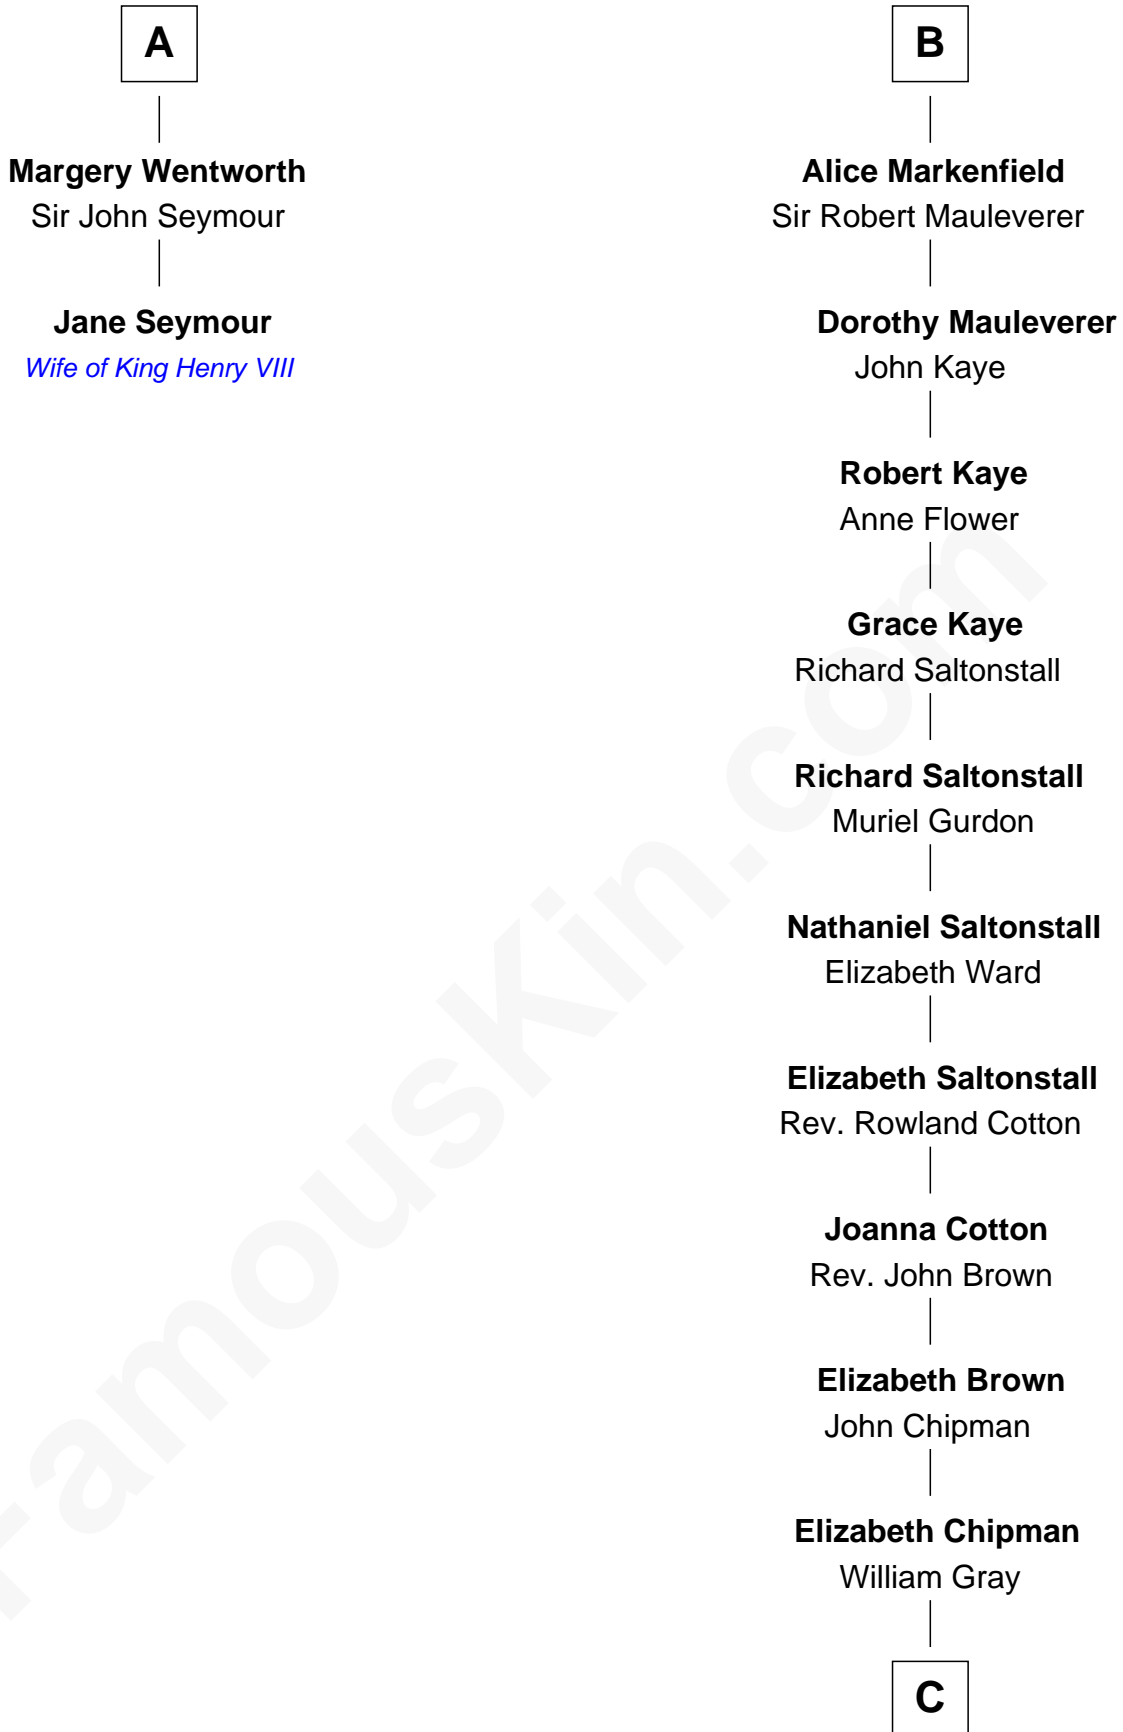

FamousKin.com Relationship Chart of

Jane Seymour

3rd Wife of King Henry VIII

8th cousin 10 times removed of

Horace Gray

U.S. Supreme Court Justice

C

Horace Gray
Harriet Upham

Horace Gray
U.S. Supreme Court Justice

FamousKin.com