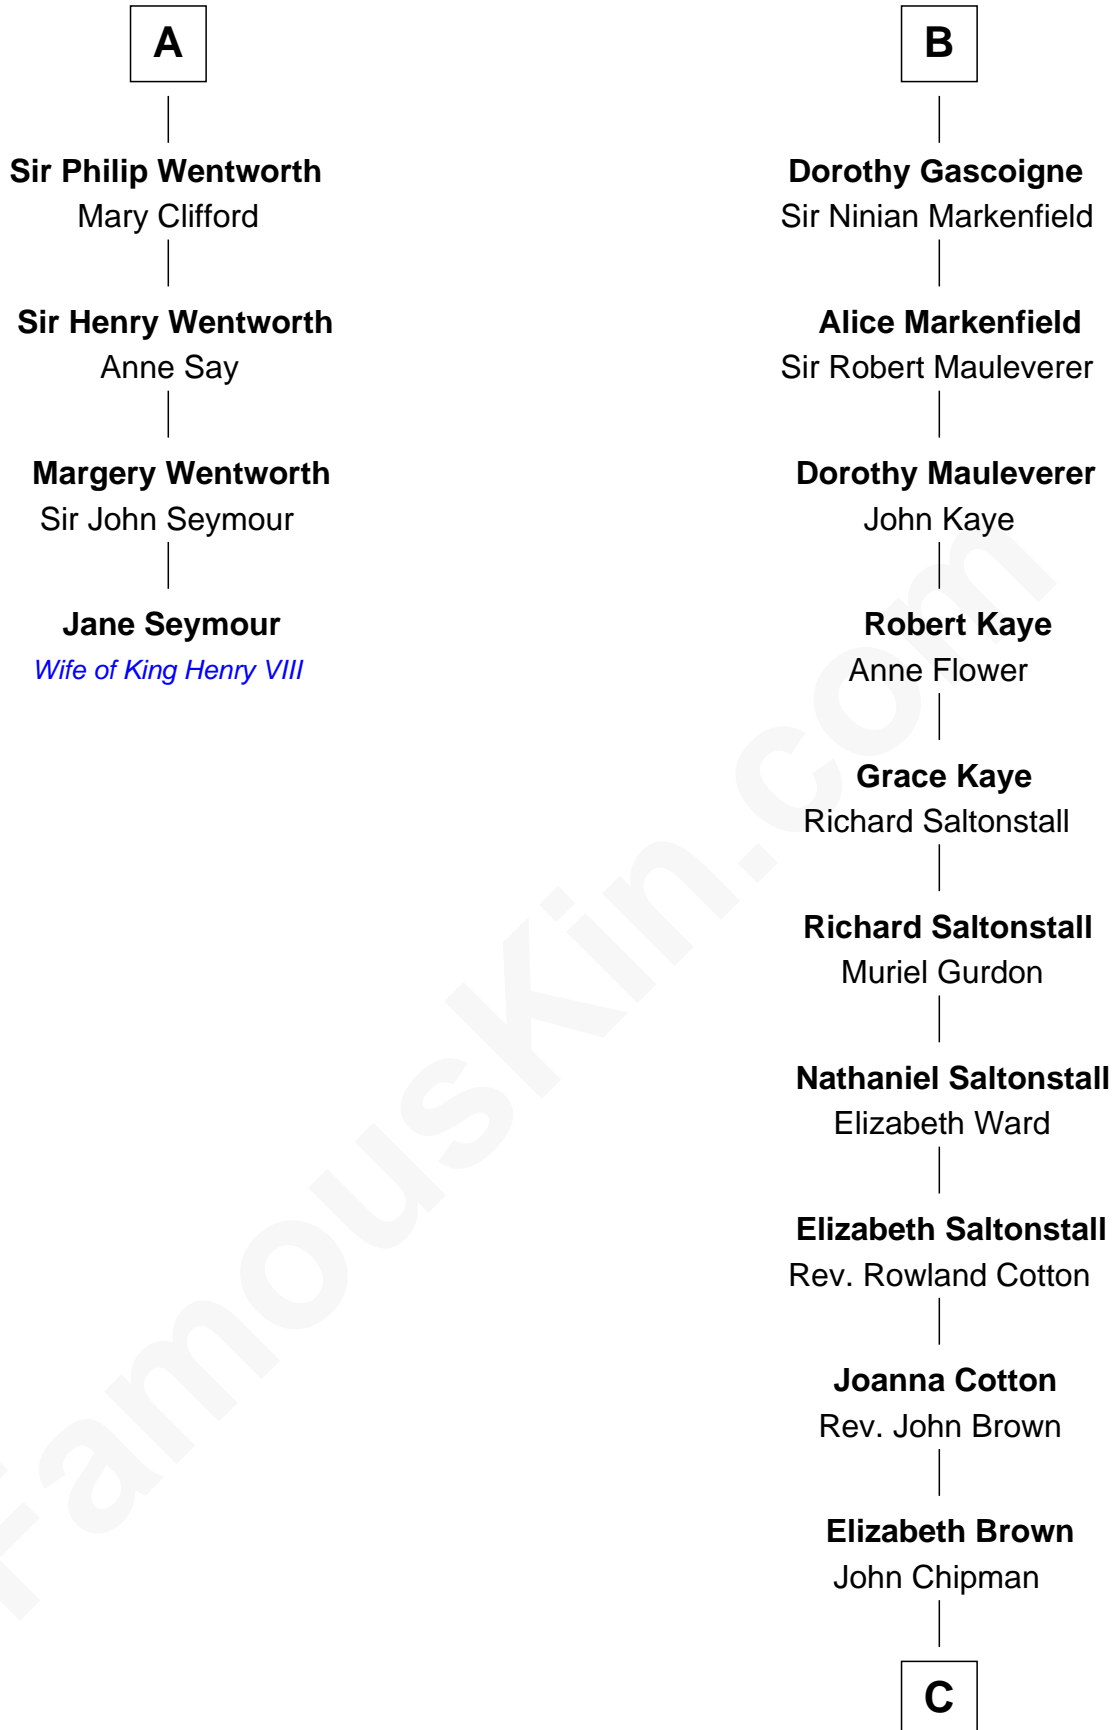

FamousKin.com Relationship Chart of

Jane Seymour

3rd Wife of King Henry VIII

10th cousin 9 times removed of

Horace Gray

U.S. Supreme Court Justice

C

Elizabeth Chipman

William Gray

Horace Gray

Harriet Upham

Horace Gray

U.S. Supreme Court Justice

FamousKin.com