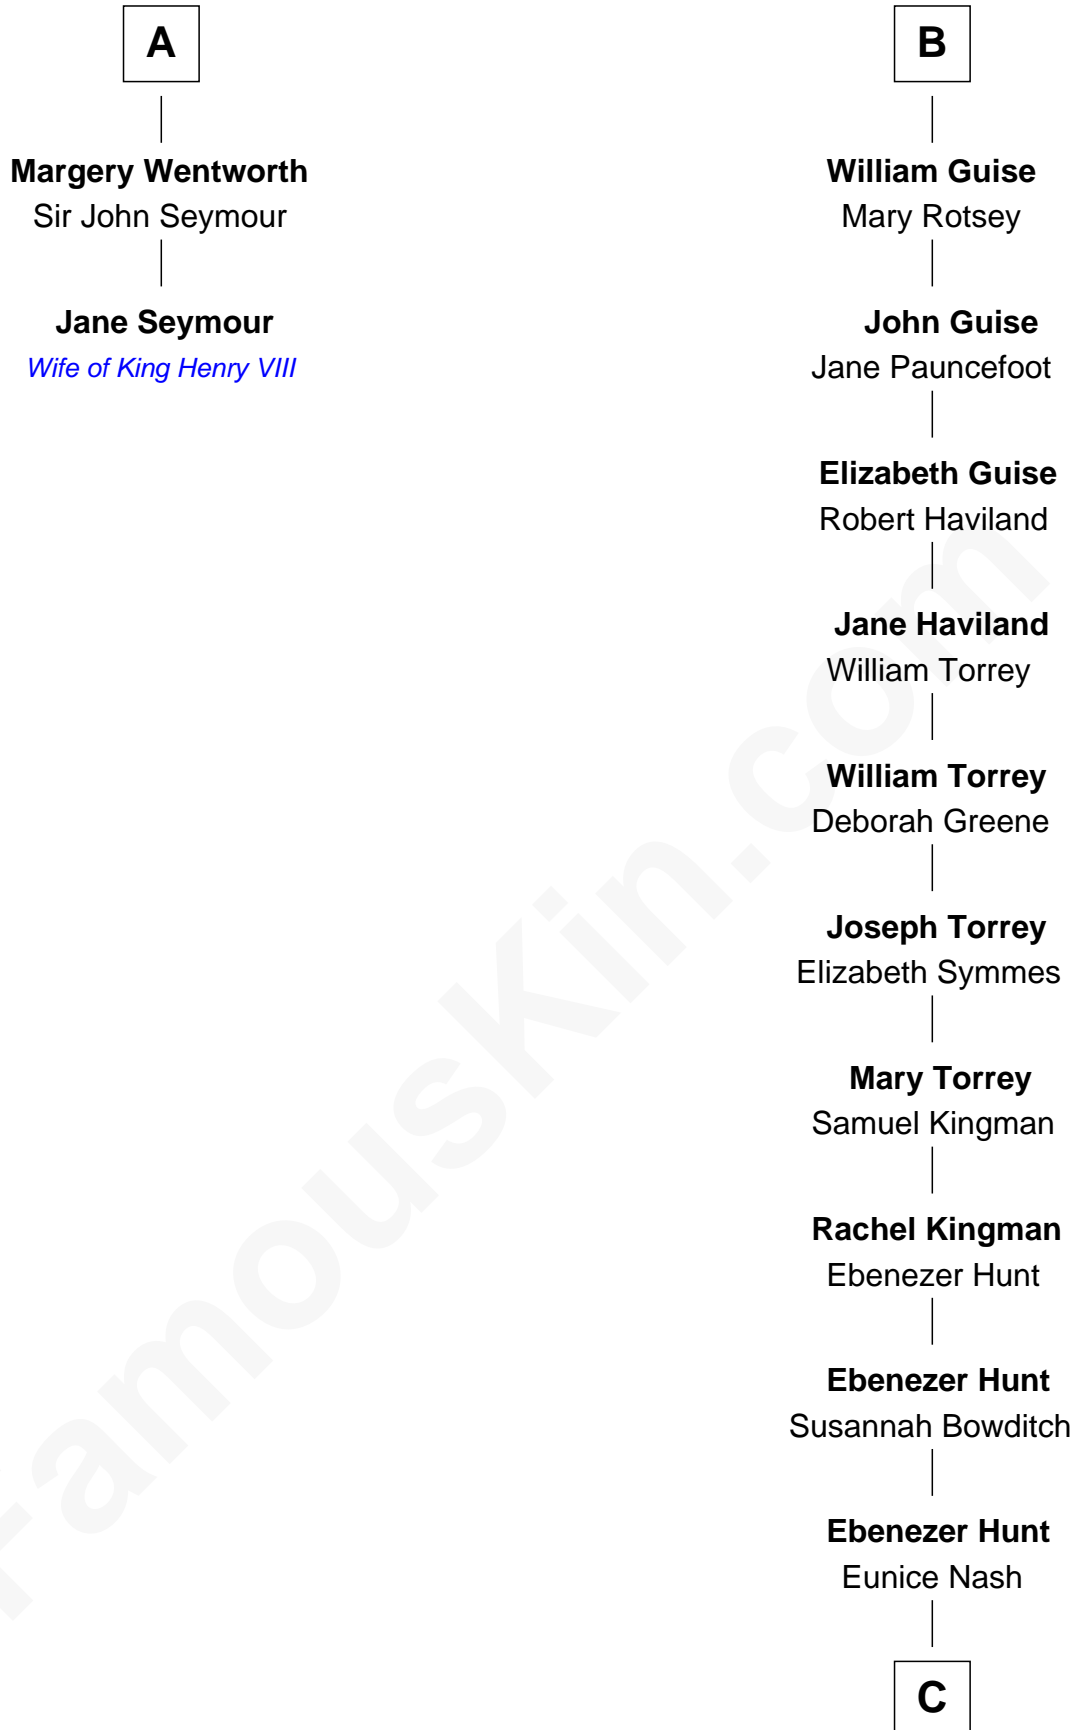

FamousKin.com Relationship Chart of

Jane Seymour

3rd Wife of King Henry VIII

8th cousin 13 times removed of

Linda Hunt

TV and Movie Actress

William de Ros
Maude de Vaux

C