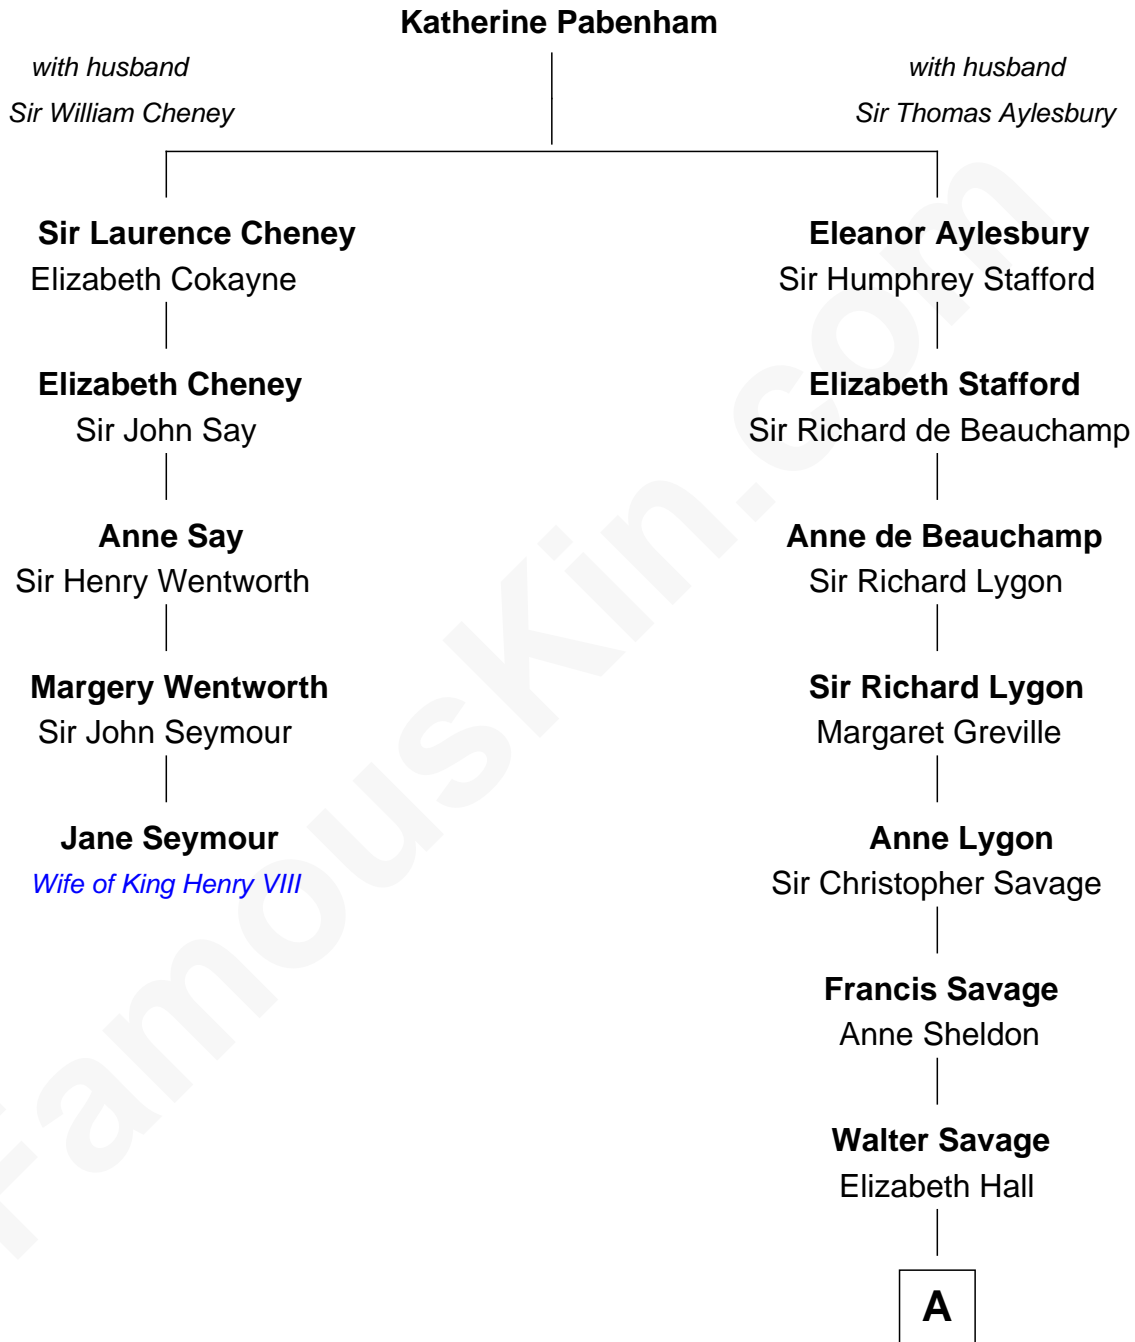

FamousKin.com

Relationship Chart of

Jane Seymour

3rd Wife of King Henry VIII

4th cousin 13 times removed of

General George S. Patton

U.S. Army - World War II

A

Ralph Savage

Anthony Savage

Sarah Constable

Alice Savage

Francis Thornton

Col. Francis Thornton

Mary Taliaferro

Francis Thornton

Frances Gregory

William Thornton

Martha Stuart

William Thorton

Eleanor Thompson

Susanna Thompson Thorton

Andrew Glassell

Susan Thornton Glassell