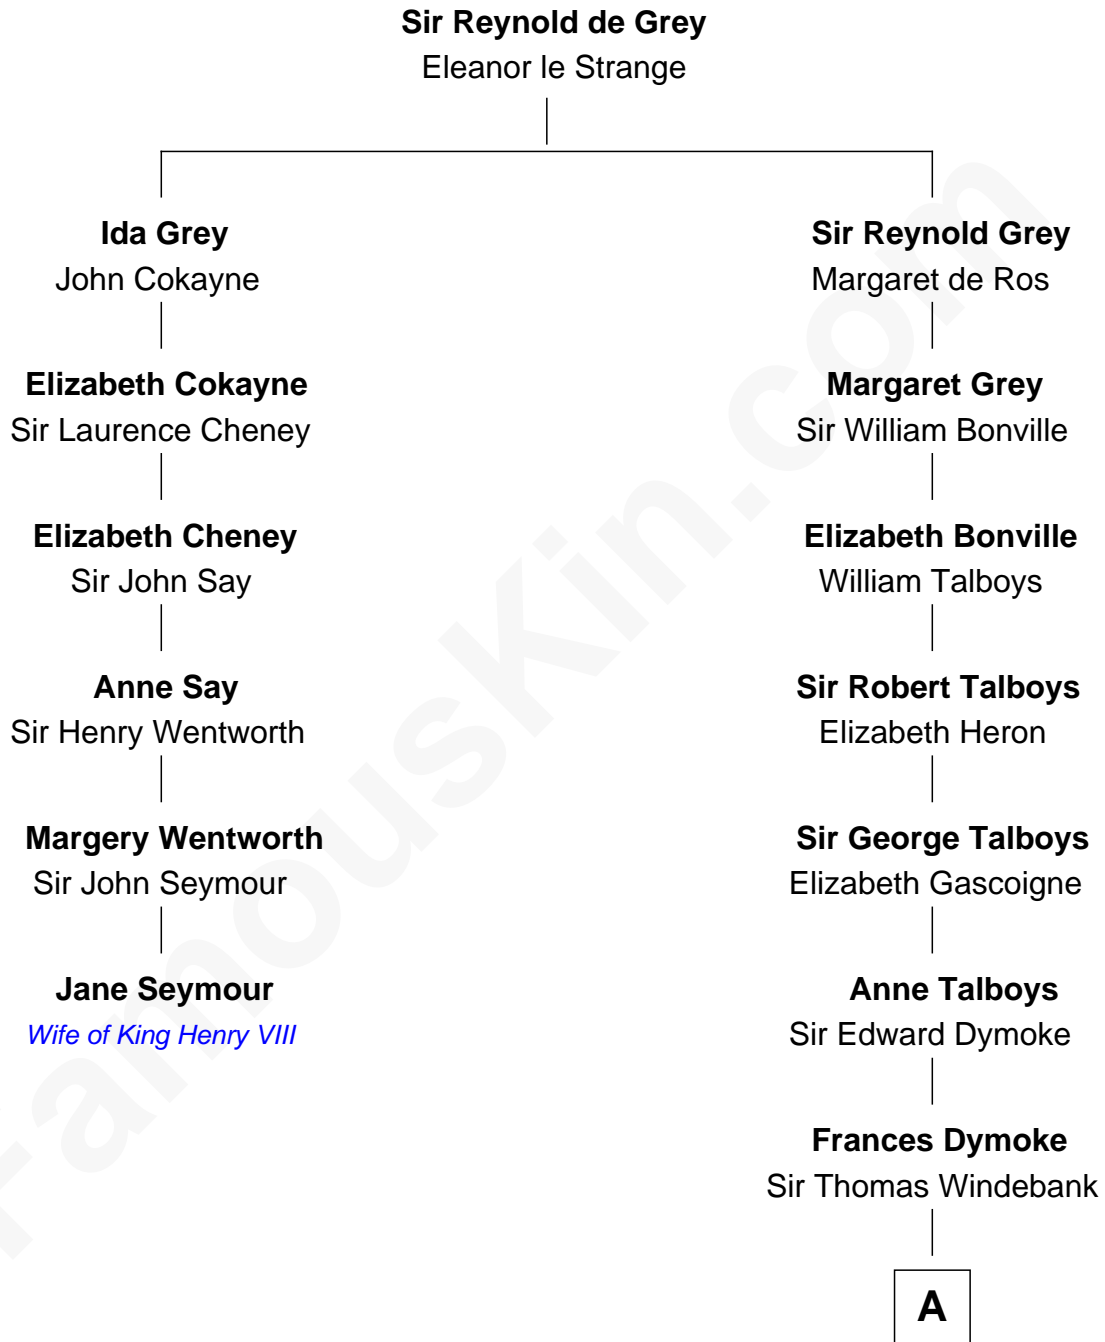

FamousKin.com Relationship Chart of

Jane Seymour

3rd Wife of King Henry VIII

5th cousin 12 times removed of

General George S. Patton

U.S. Army - World War II

A

Mildred Windebank

Robert Reade

Col. George Reade

Elizabeth Martiau

Thomas Reade

Lucy Gwynne

Mildred Reade

Philip Rootes

Elizabeth Rootes