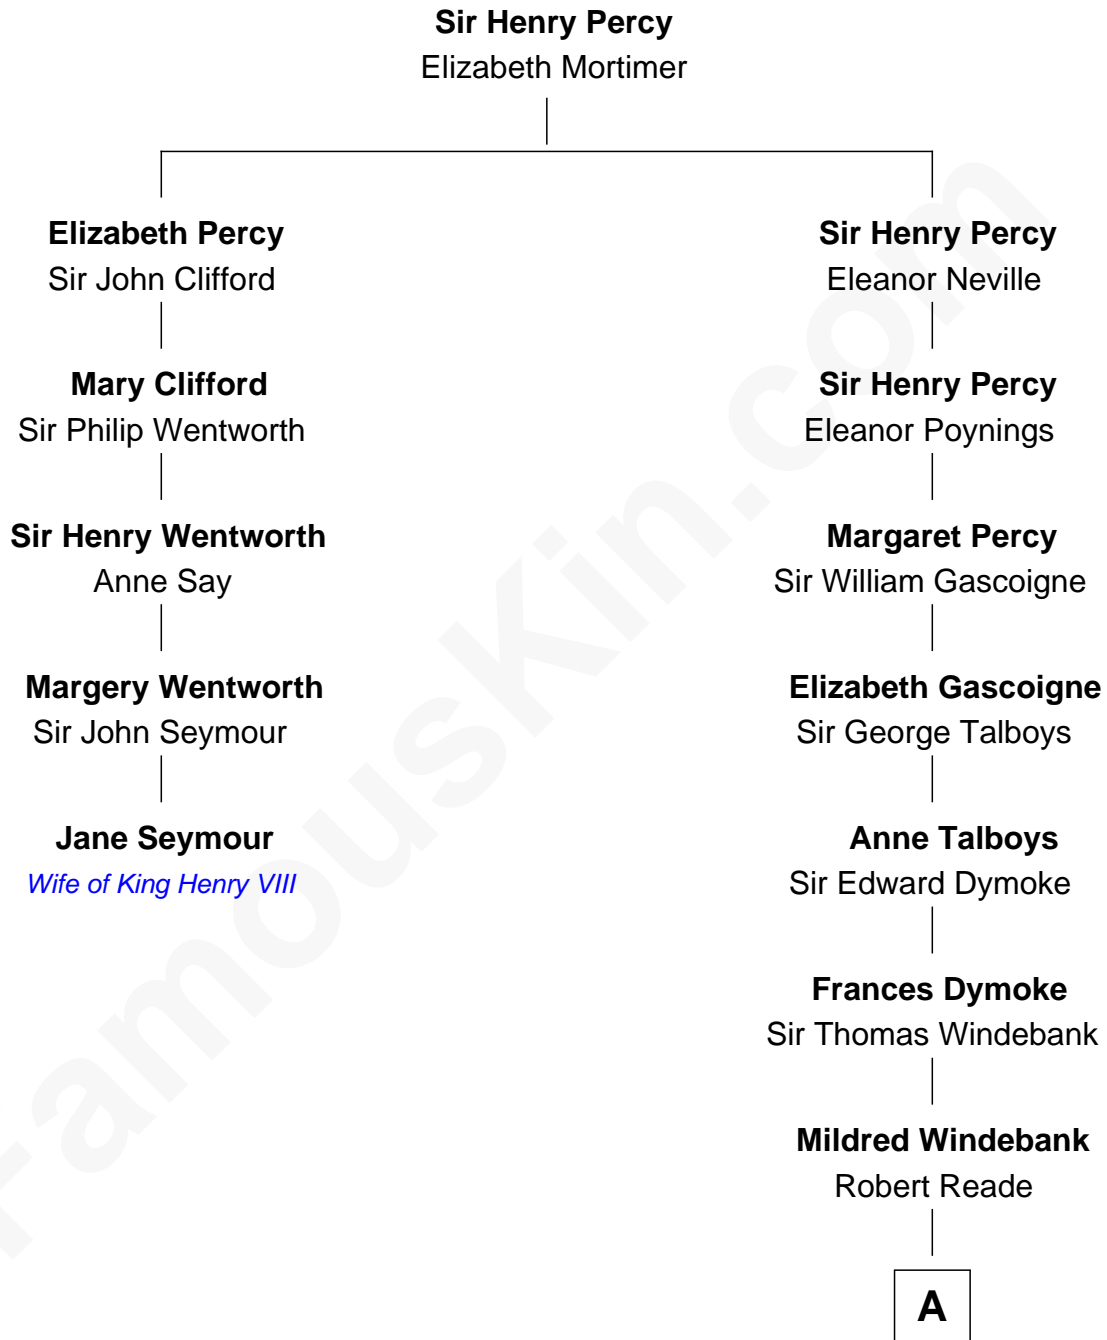

FamousKin.com Relationship Chart of

Jane Seymour

3rd Wife of King Henry VIII

4th cousin 12 times removed of

General George S. Patton

U.S. Army - World War II

A

Col. George Reade

Elizabeth Martiau

Thomas Reade

Lucy Gwynne

Mildred Reade

Philip Rootes

Elizabeth Rootes

Rev. John Thompson

Philip Rootes Thompson

Anna Davenport

Eleanor Thompson

William Thorton

Susanna Thompson Thorton

Andrew Glassell

Susan Thornton Glassell

George Smith Patton

George Smith Patton