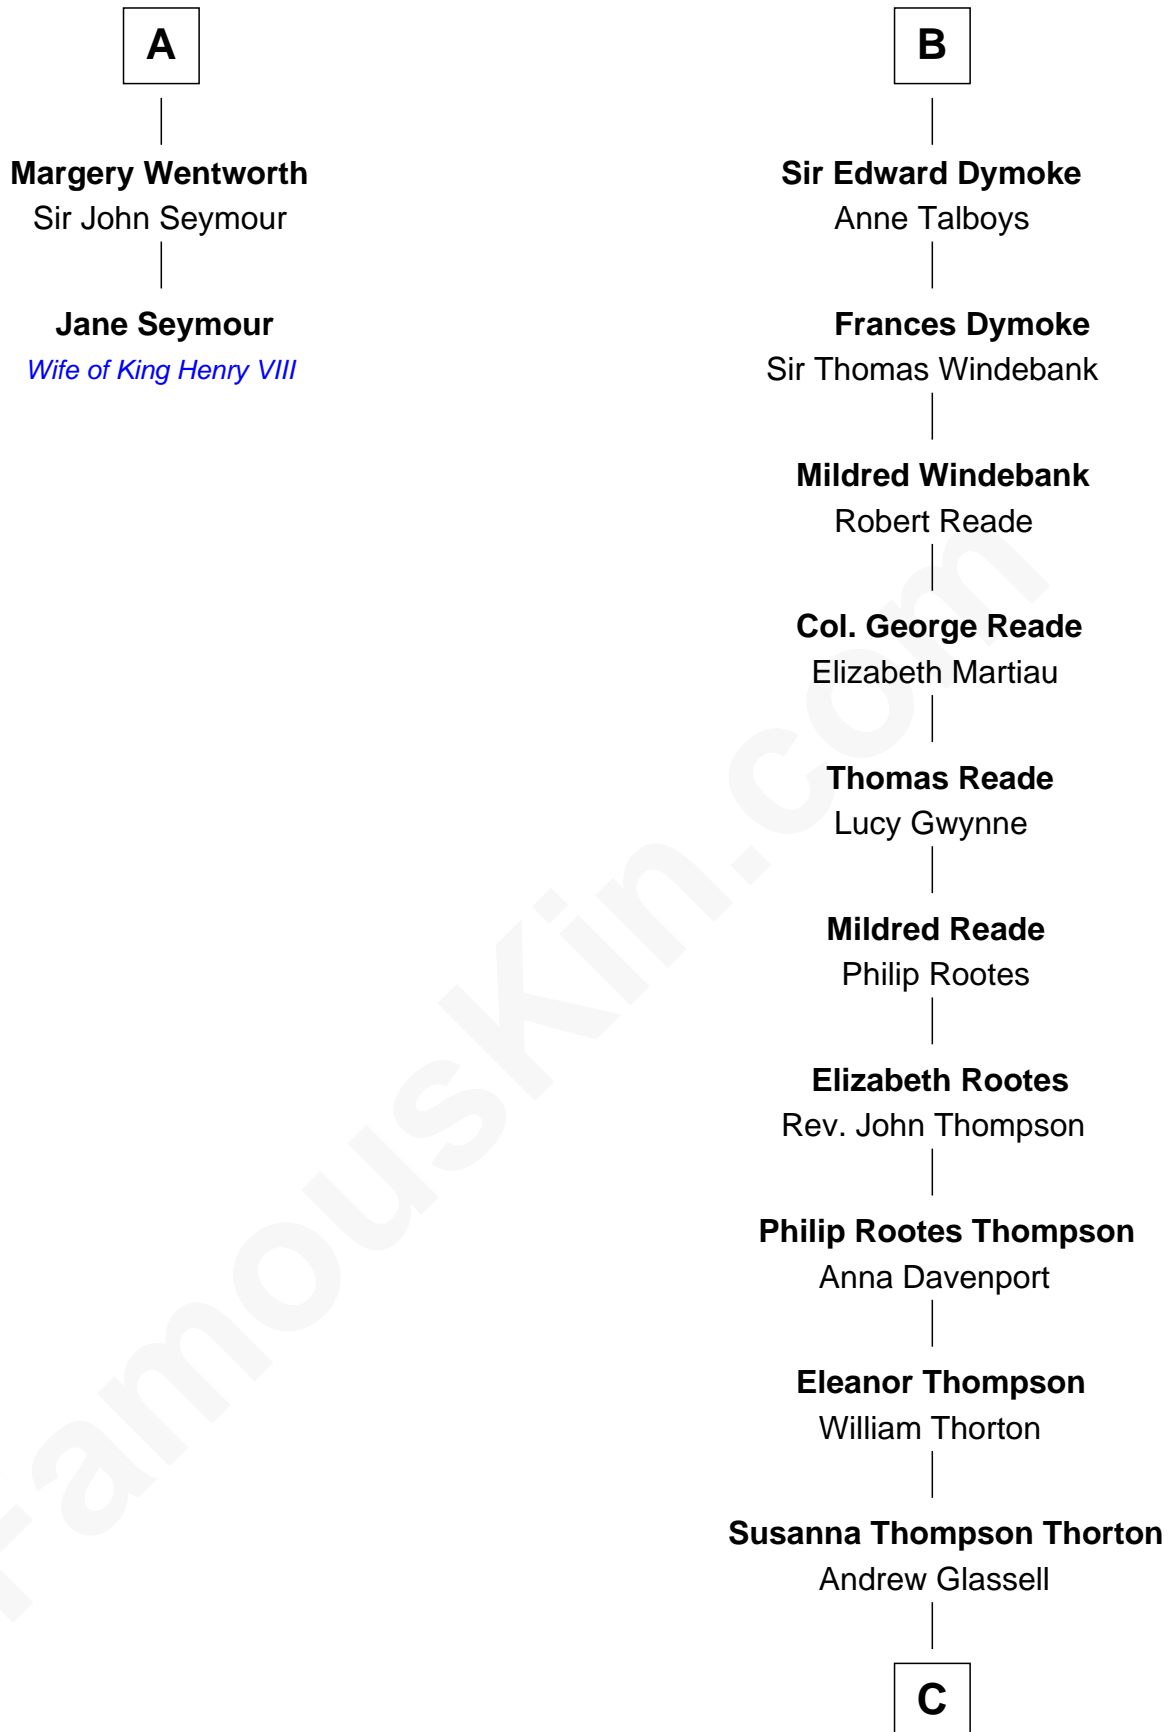

# FamousKin.com Relationship Chart of

**Jane Seymour**

*3rd Wife of King Henry VIII*

8th cousin 11 times removed of

**General George S. Patton**

*U.S. Army - World War II*

**C**

—  
**Susan Thornton Glassell**