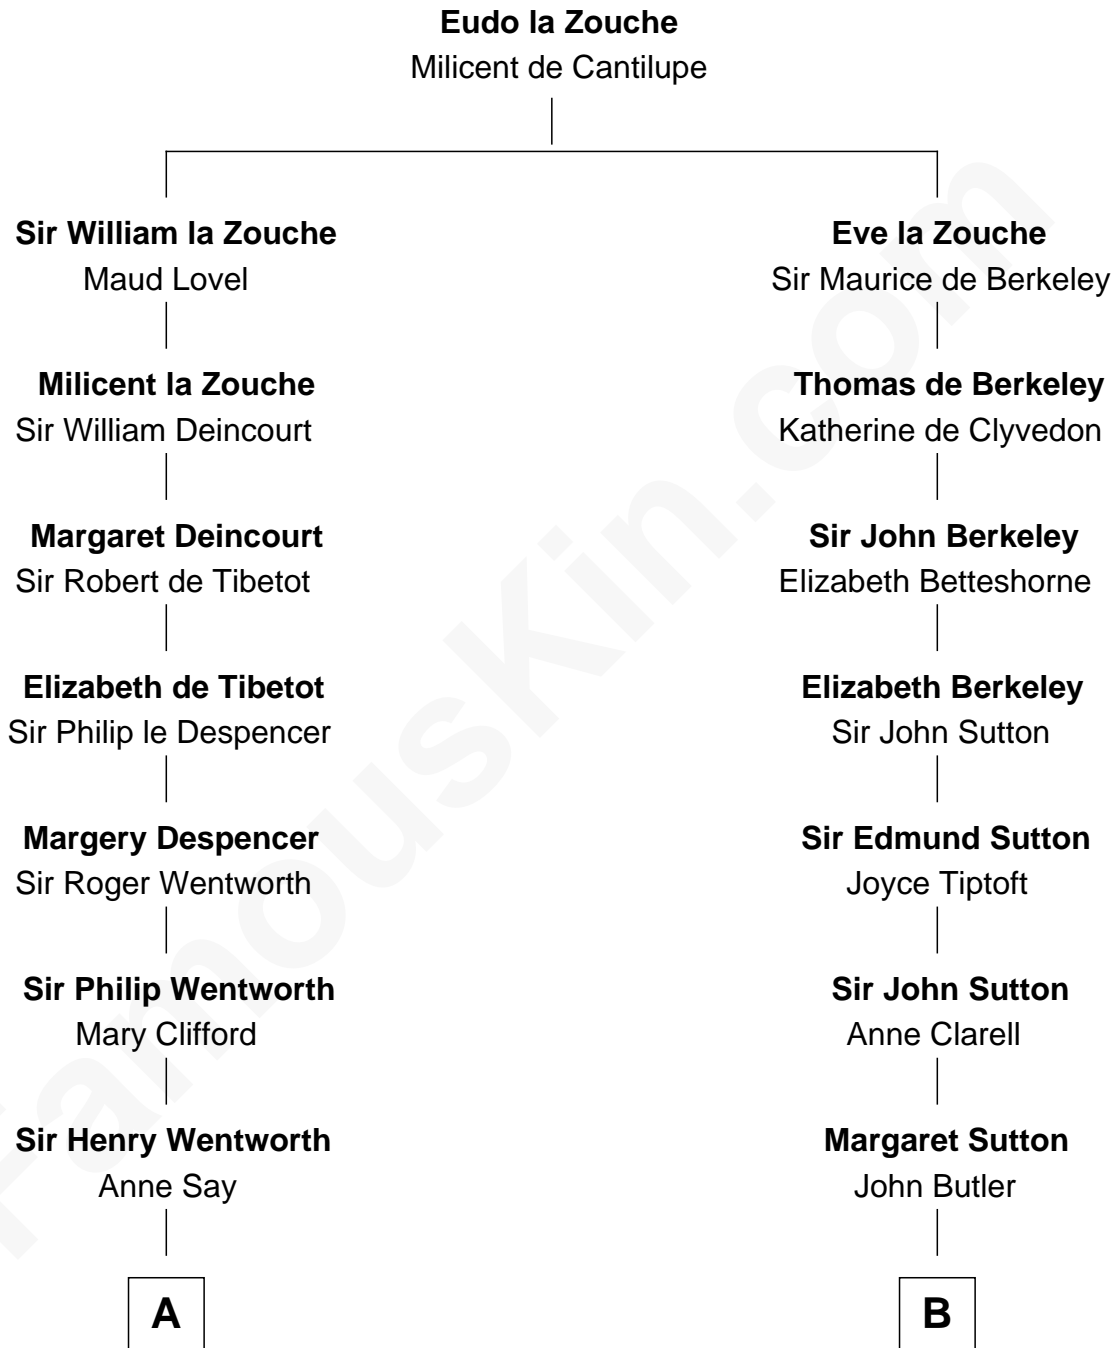

FamousKin.com

Relationship Chart of

Jane Seymour

3rd Wife of King Henry VIII

8th cousin 11 times removed of

General George S. Patton

U.S. Army - World War II

C

—
Susan Thornton Glassell

George Smith Patton

—
George Smith Patton

Ruth Wilson

—
General George S. Patton

U.S. Army - World War II

FamousKin.com