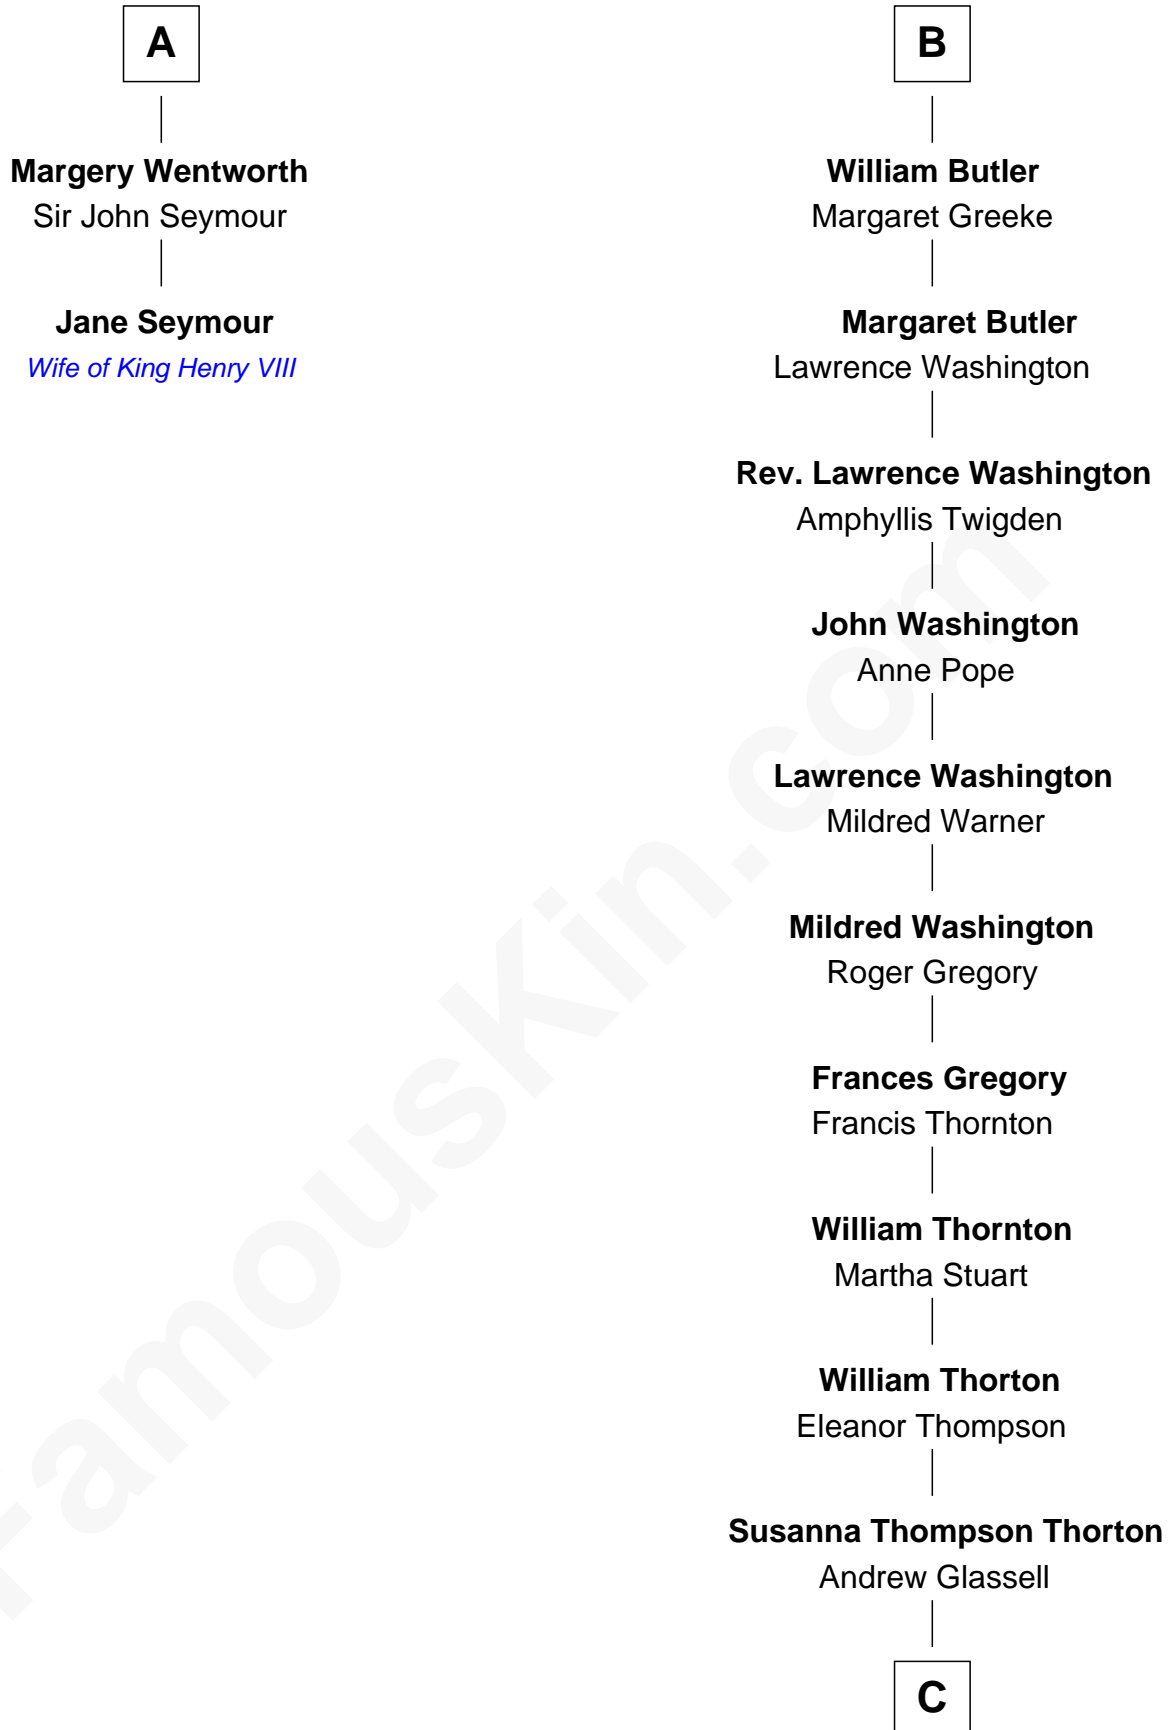

FamousKin.com

Relationship Chart of

Jane Seymour

3rd Wife of King Henry VIII

8th cousin 11 times removed of

General George S. Patton

U.S. Army - World War II

C

—
Susan Thornton Glassell

George Smith Patton

—
George Smith Patton

Ruth Wilson

—
General George S. Patton

U.S. Army - World War II

FamousKin.com